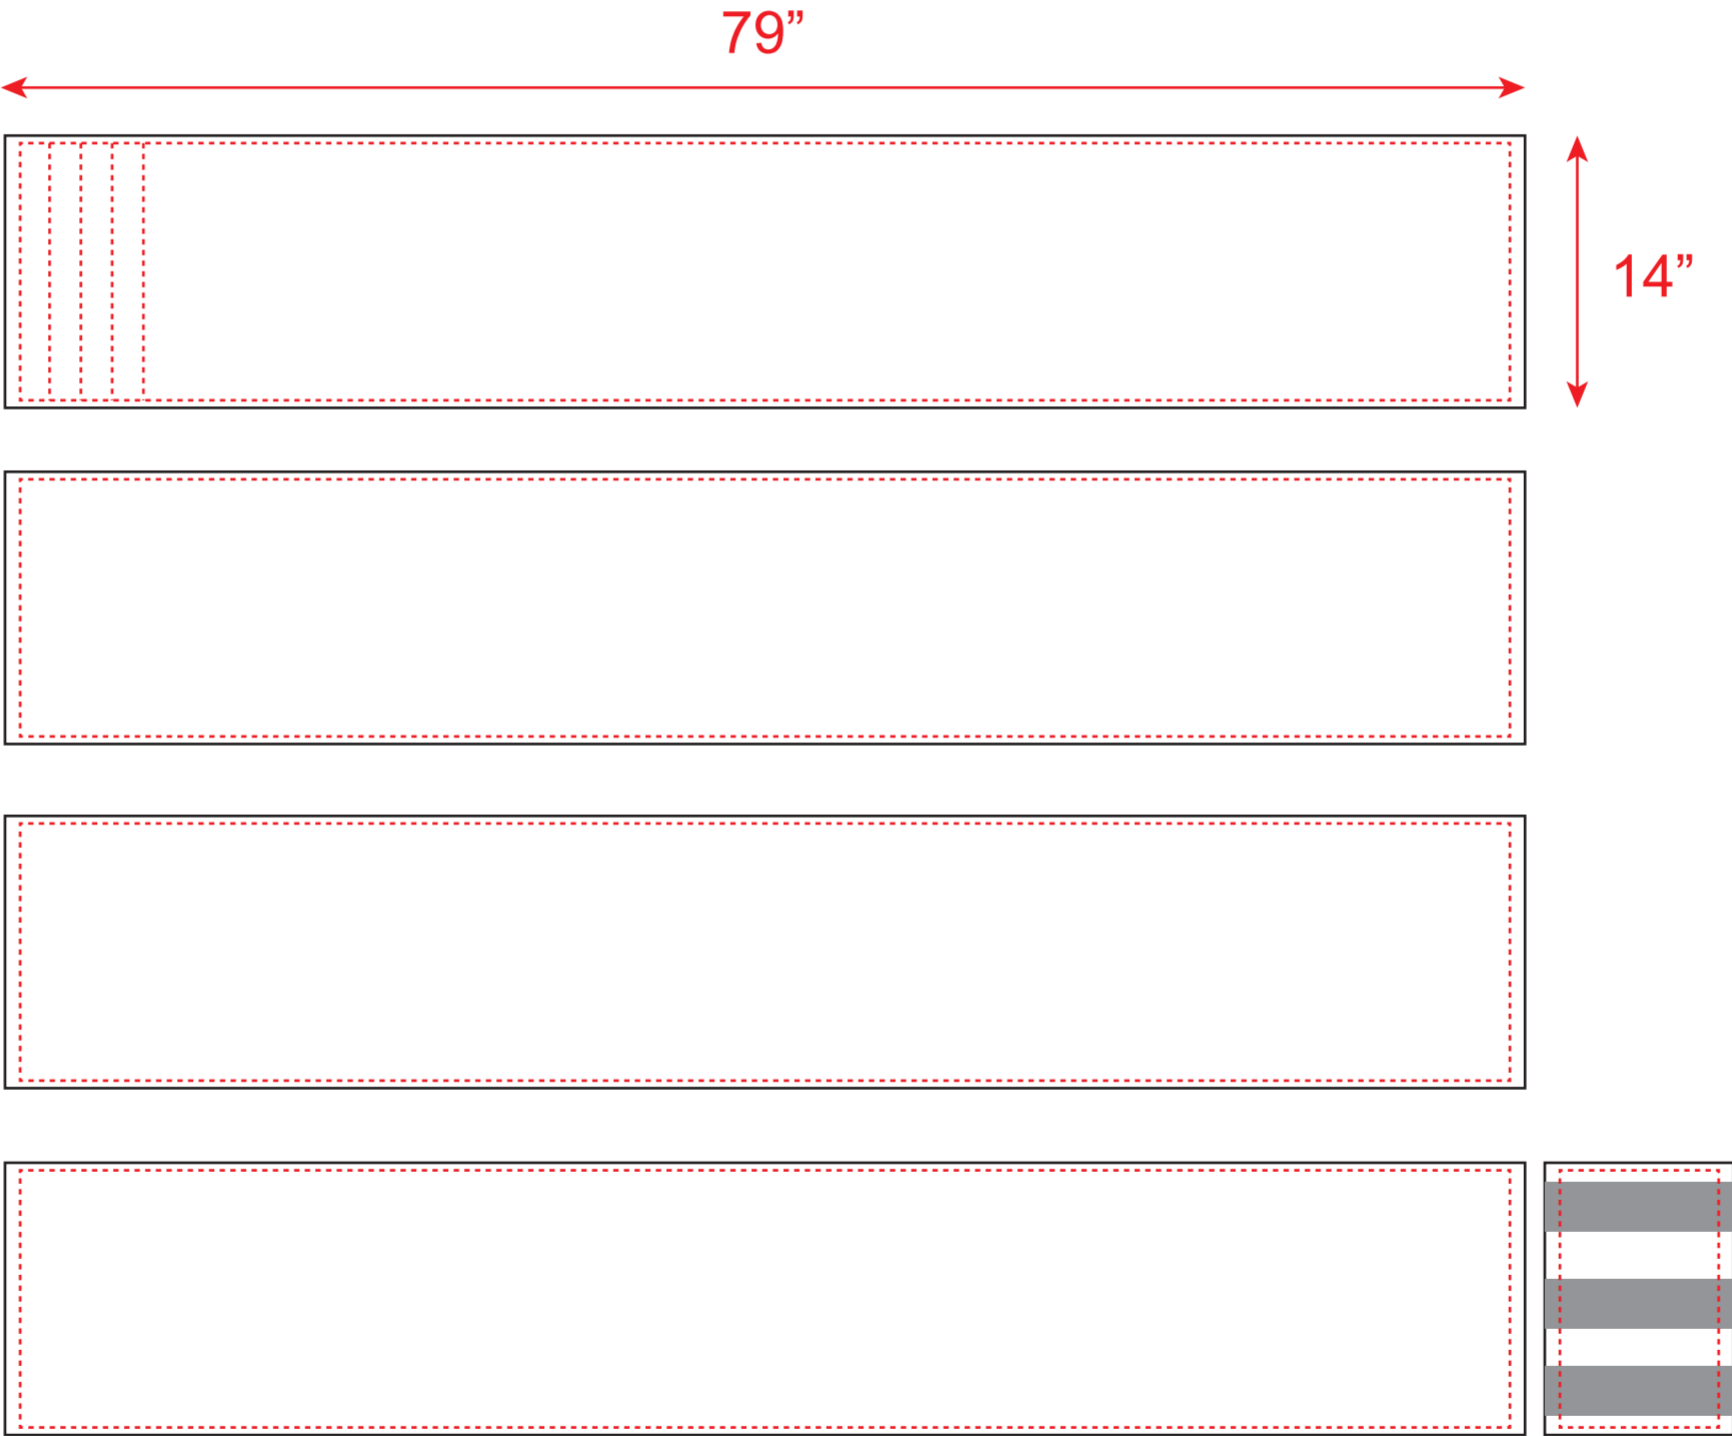

# 6.5ft x 6.5ft Valance Wrap

Cutting Line —————

Sewing Line - - - - -

Keep all important graphics inside the safe visible areas  
All text & strokes must be outlined  
Any pixel-based artwork must be a minimum of 100dpi

Scale: 1:10

↑  
Velcro Section