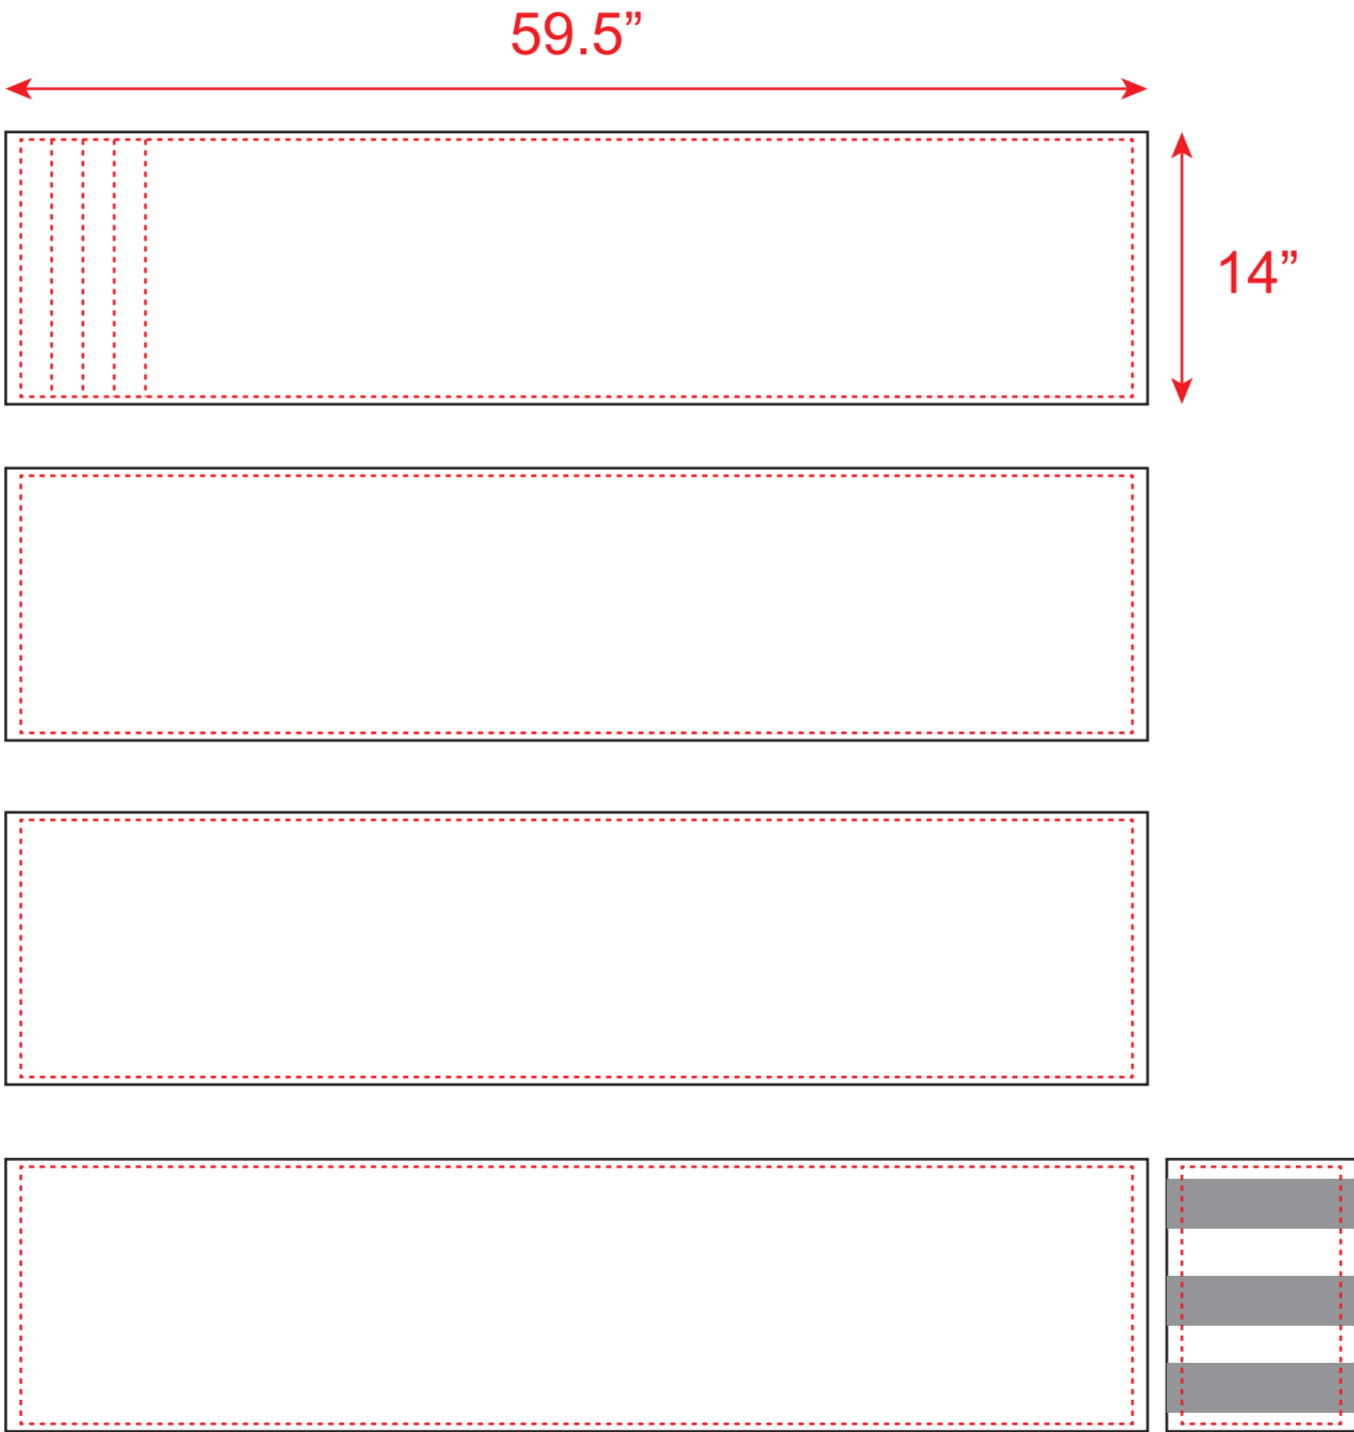

# 5ft x 5ft Valance Wrap

Cutting Line —————

Sewing Line - - - - -

Keep all important graphics inside the safe visible areas  
All text & strokes must be outlined  
Any pixel-based artwork must be a minimum of 100dpi

Scale: 1:10

↑  
Velcro Section