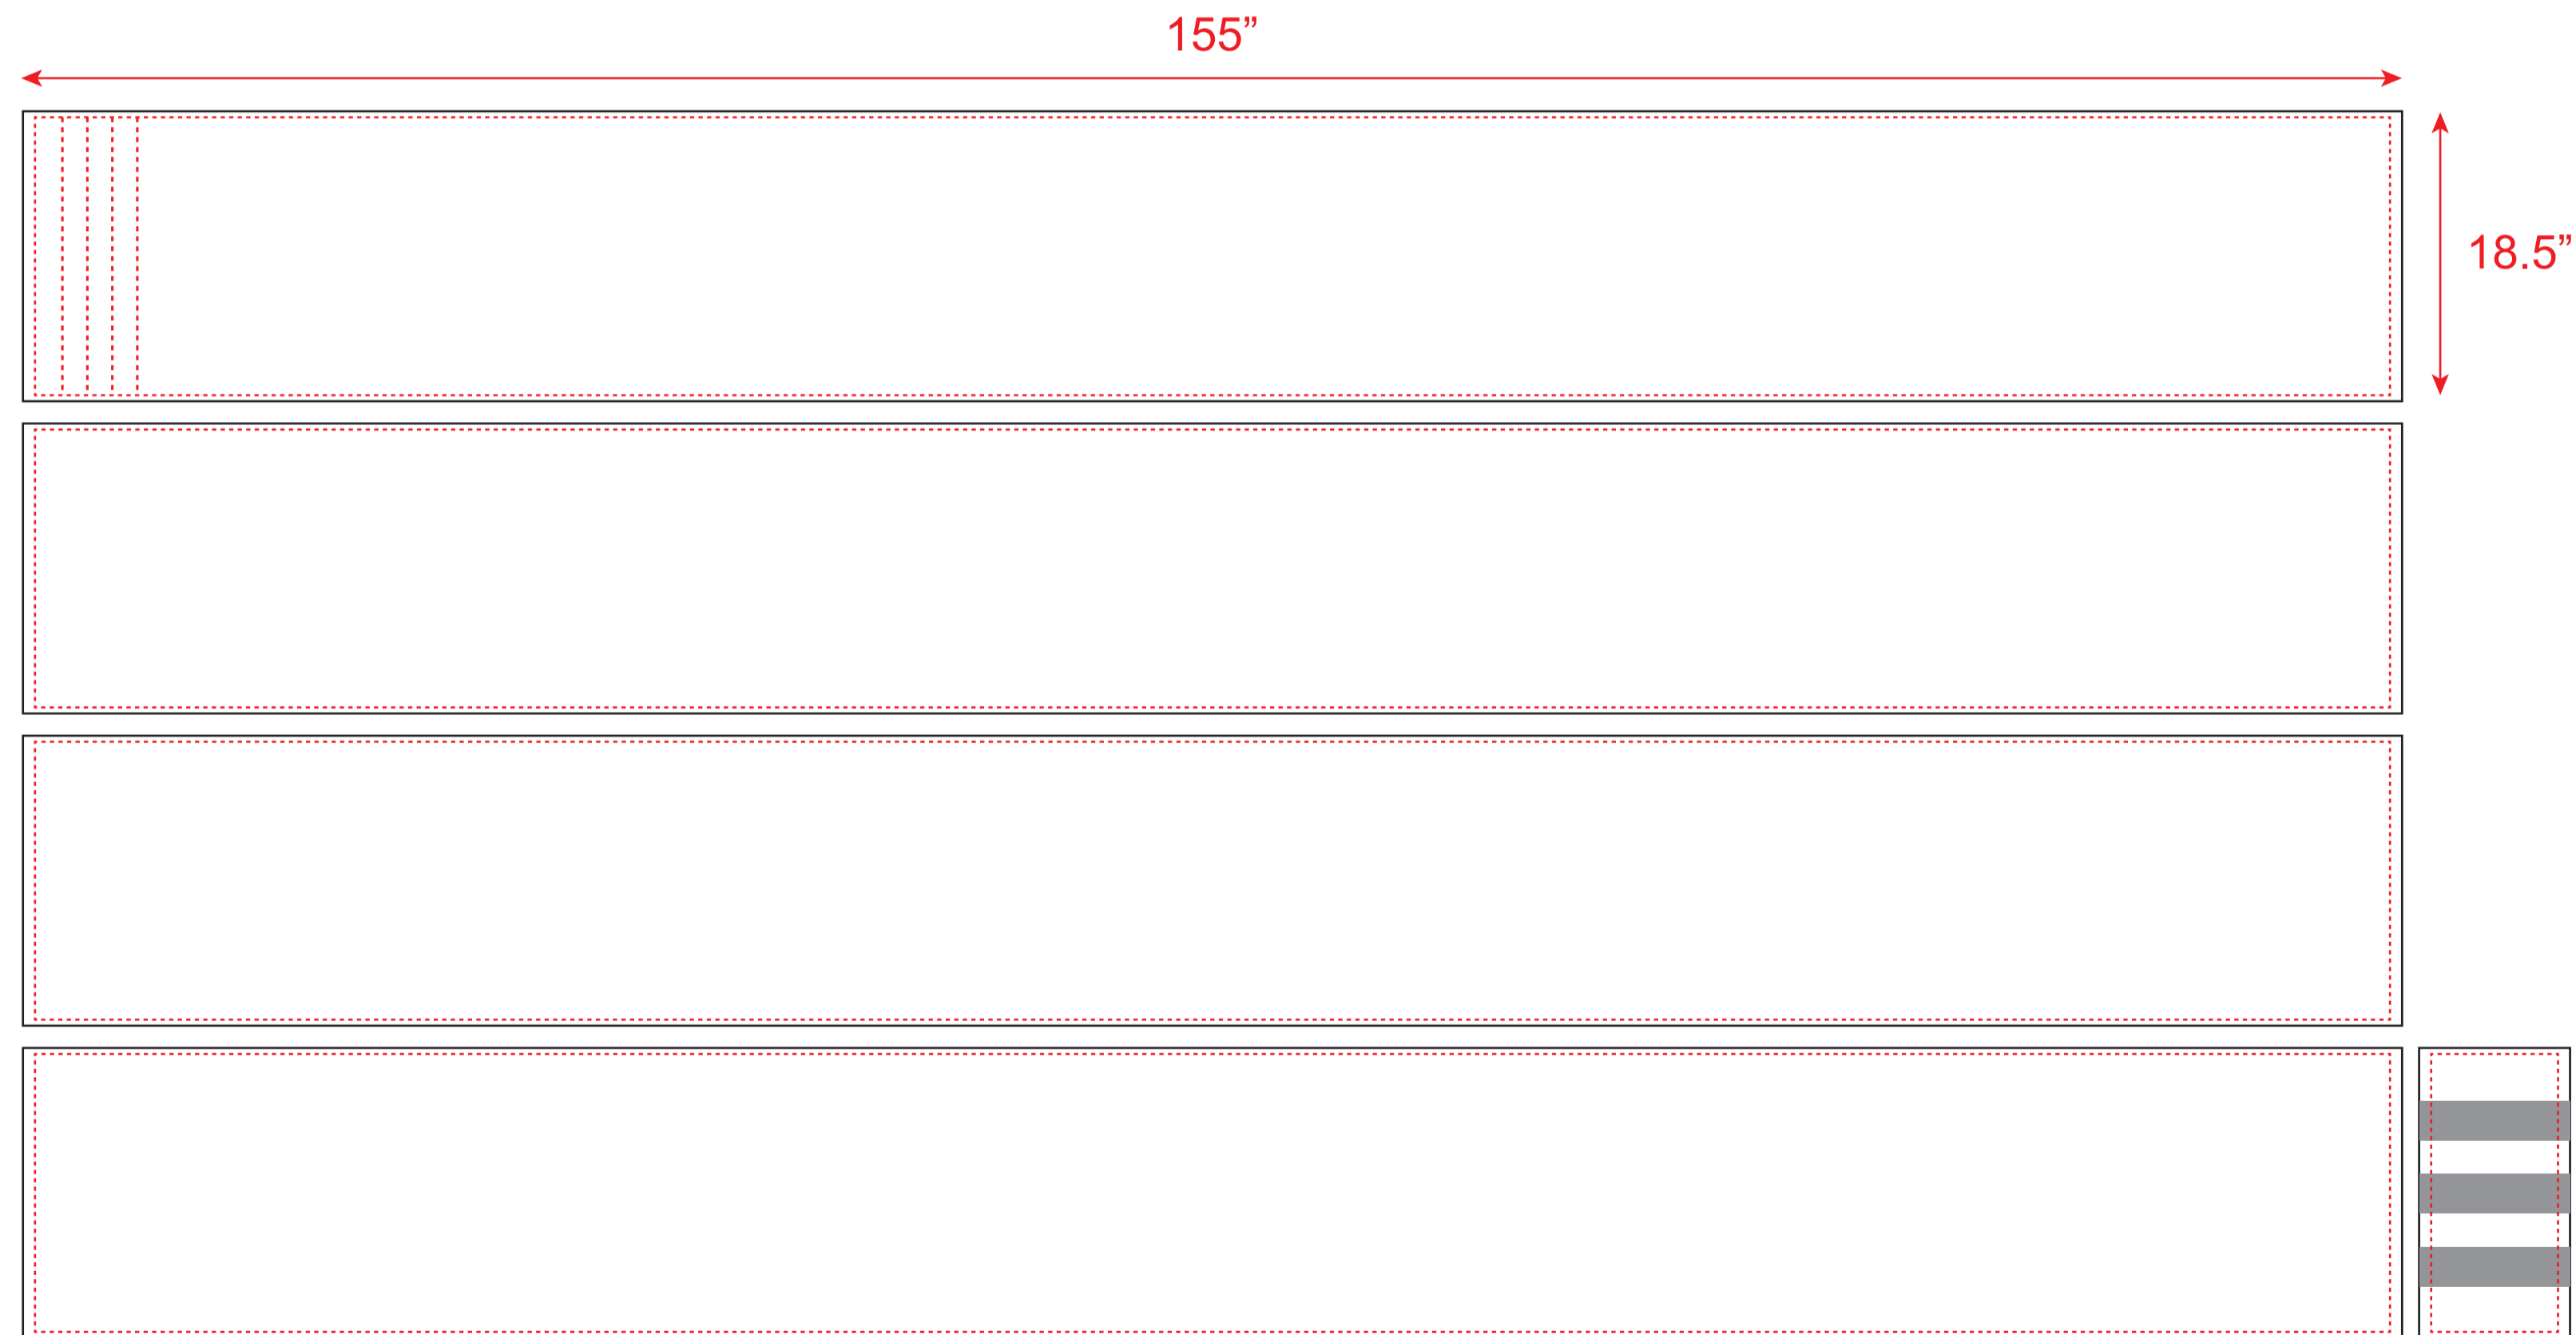

# 13ft x 13ft Valance Wrap

Cutting Line 

Sewing Line 

Keep all important graphics inside the safe visible areas

All text & strokes must be outlined

Any pixel-based artwork must be a minimum of 100dpi

Scale: 1:10

↑  
Velcro Section