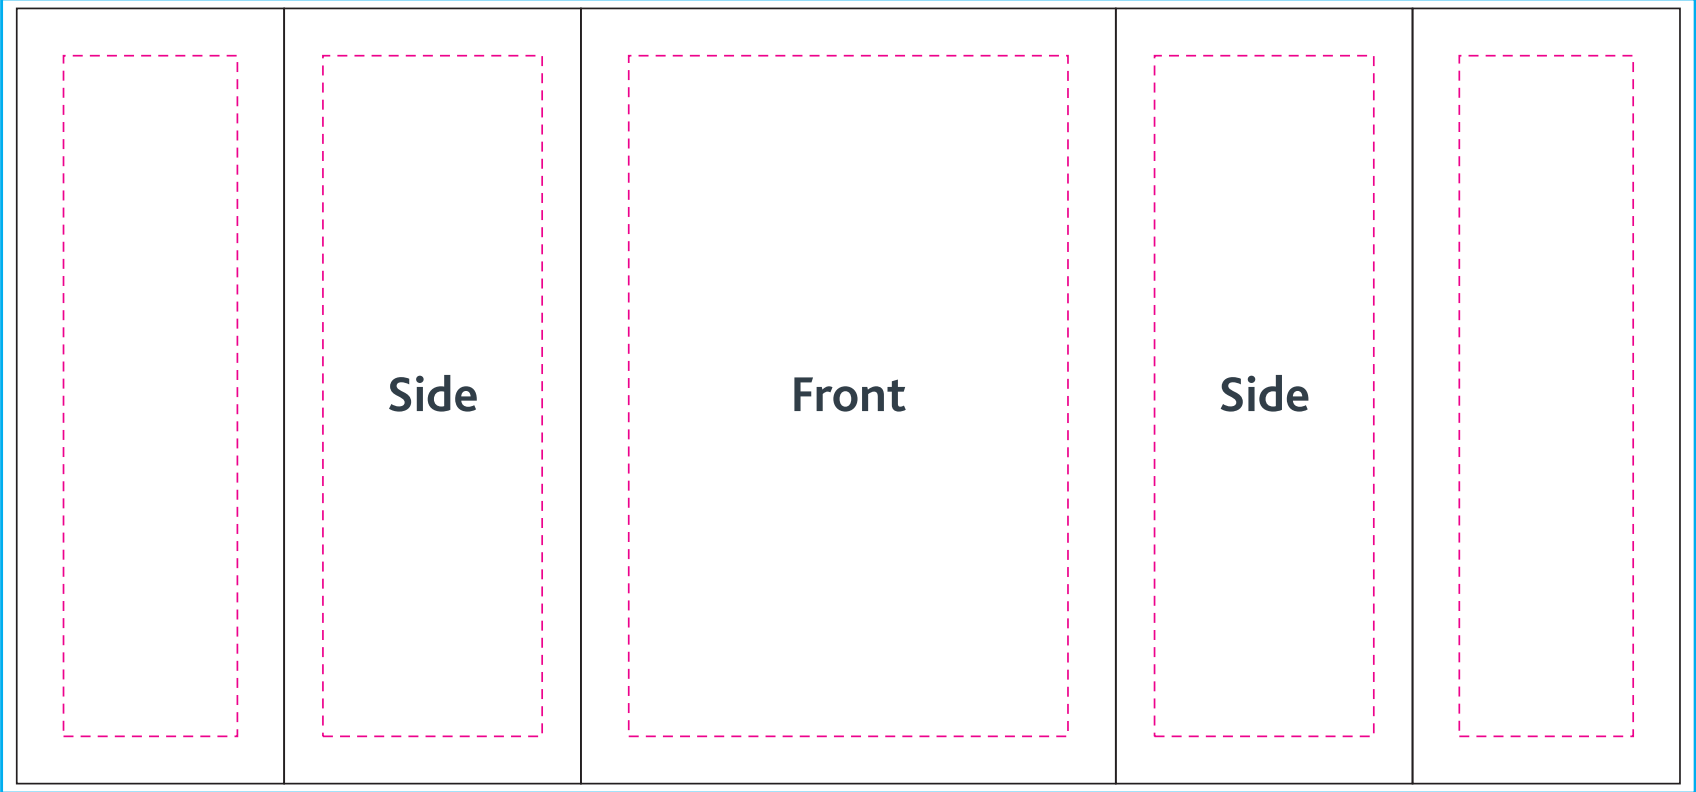

20ft InstaStretch Booth 7

Bleed area 
Safe visible area 
Main area 

Keep all important graphics inside the safe visible areas
All text & strokes must be outlined
Any pixel-based artwork must be a minimum of 100dpi

Main Area
60.2" x 90.1" / 99.7"

Main Area
79.9" x 90.1" / 99.7"

Main Area
40.5" x 90.1" / 99.7"

Case to Podium

- Bleed area 
- Safe visible area 
- Main area 

Keep all important graphics inside the safe visible areas
All text & strokes must be outlined
Any pixel-based artwork must be a minimum of 100dpi

Main Area
88.1" x 41.3"

Square Display Counter

- Bleed area 
- Safe visible area 
- Main area 

Keep all important graphics inside the safe visible areas
All text & strokes must be outlined
Any pixel-based artwork must be a minimum of 100dpi

Main Area
88" x 41.3"