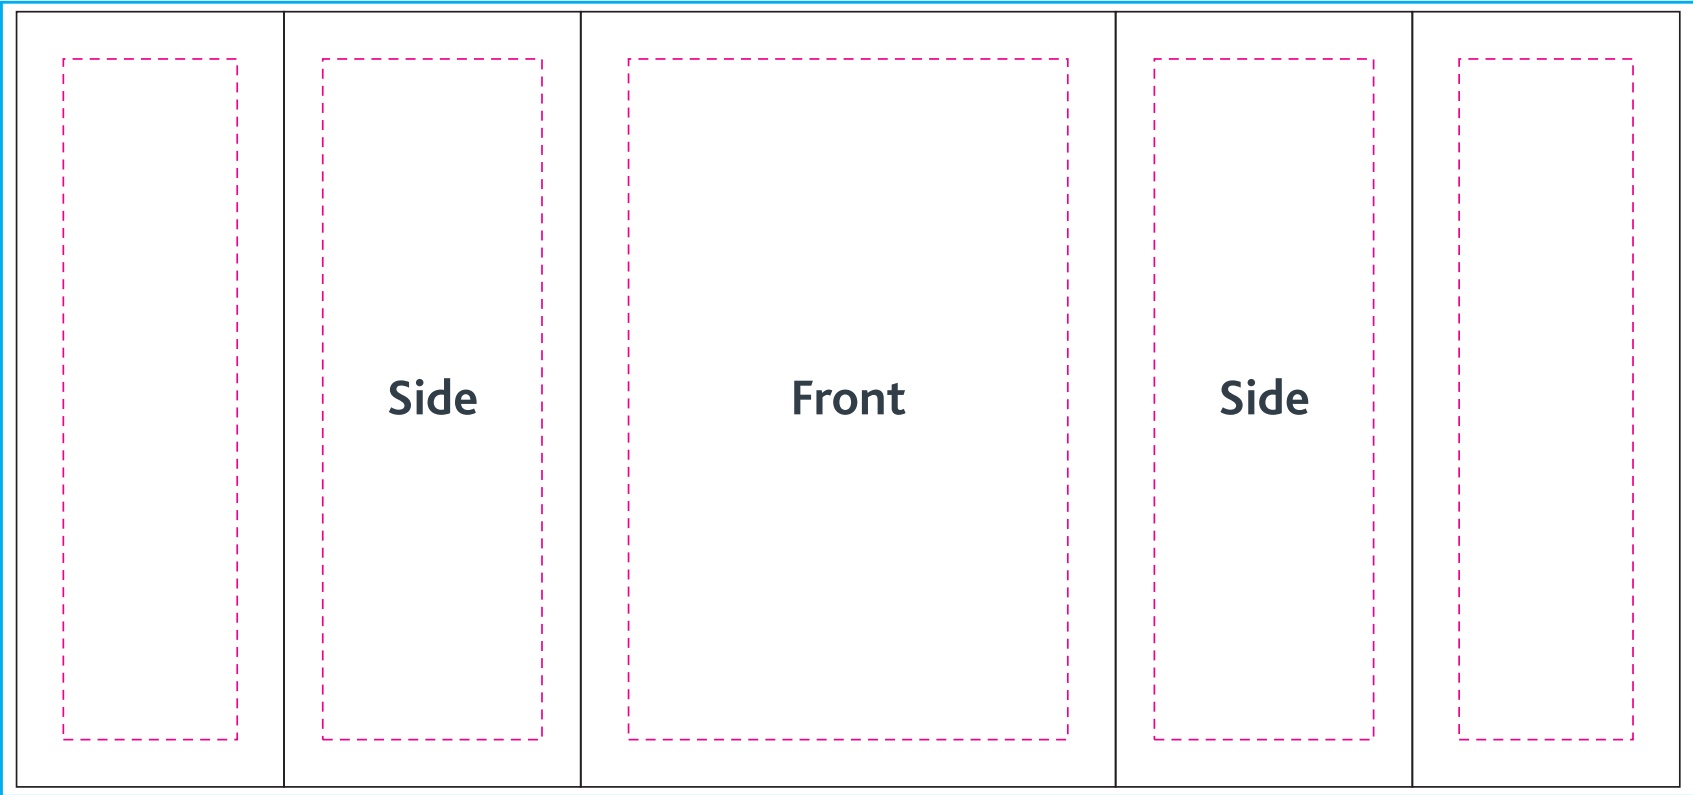

20ft InstaStretch Booth 6

Bleed area 
Safe visible area 
Main area 

Keep all important graphics inside the safe visible areas
All text & strokes must be outlined
Any pixel-based artwork must be a minimum of 100dpi

Main Area
40.5" x 112.9"

Main Area
40.5" x 90.1" / 99.7"

Main Area
79.9" x 99.7"

Main Area
40.5" x 90.1" / 99.7"

Main Area
40.5" x 112.9"

Case to Podium

Bleed area _____
Safe visible area - - - - -
Main area _____

Keep all important graphics inside the safe visible areas
All text & strokes must be outlined
Any pixel-based artwork must be a minimum of 100dpi

Main Area
88.1" x 41.3"

Square Display Counter

- Bleed area 
- Safe visible area 
- Main area 

Keep all important graphics inside the safe visible areas
All text & strokes must be outlined
Any pixel-based artwork must be a minimum of 100dpi

Main Area
88" x 41.3"