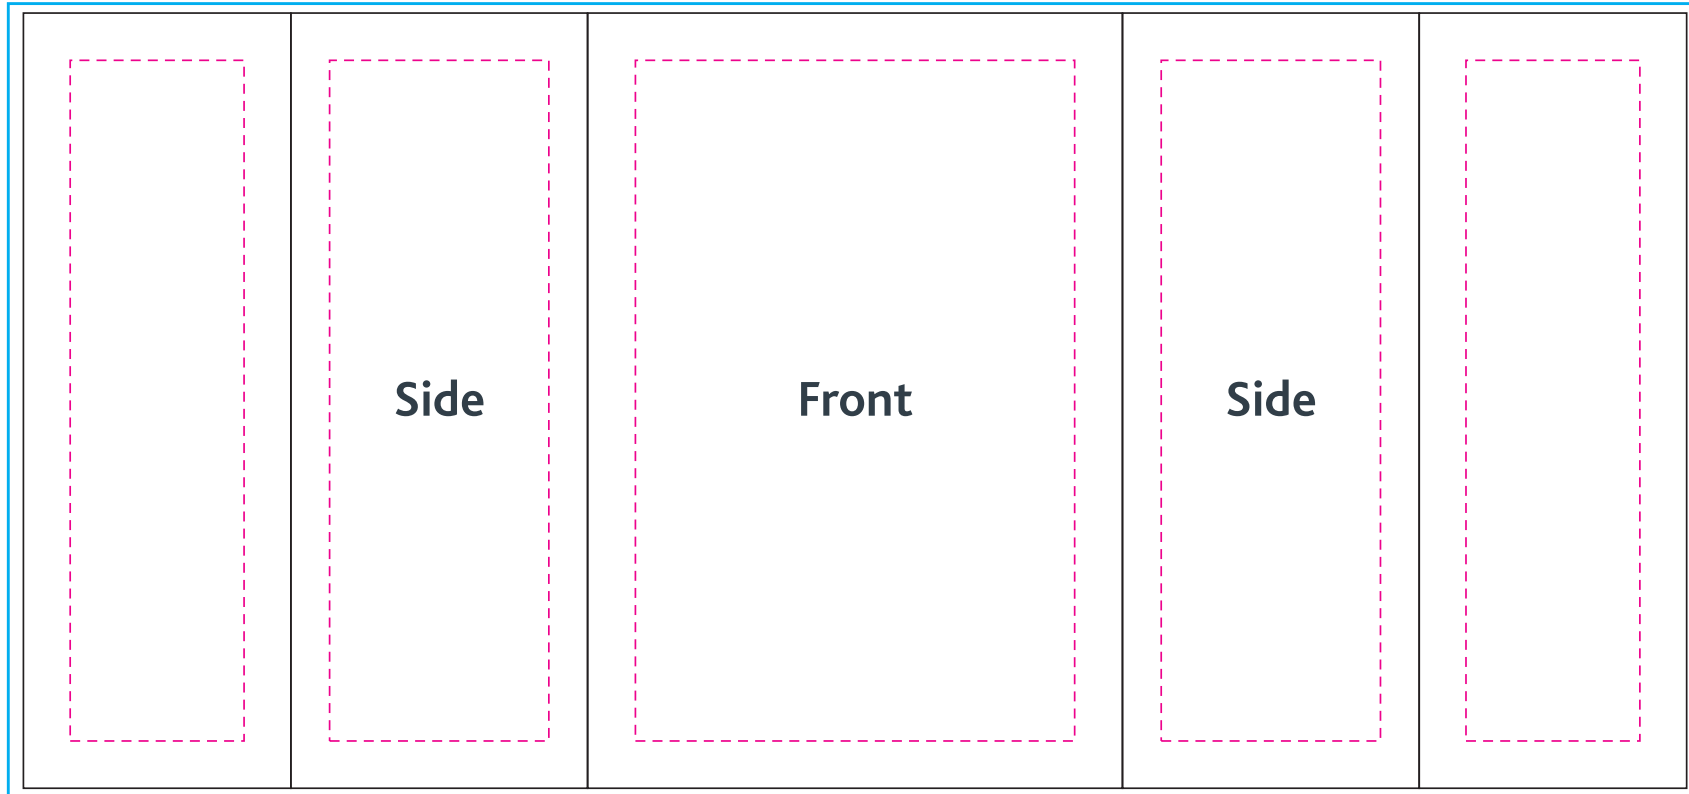

Main Area  
40.5" x 112.9"

Main Area  
40.5" x 90.1" / 99.7"

Main Area  
79.9" x 90.1"

Main Area  
40.5" x 90.1" / 99.7"

Main Area  
40.5" x 112.9"

# Case to Podium

Bleed area   
Safe visible area   
Main area 

Keep all important graphics inside the safe visible areas  
All text & strokes must be outlined  
Any pixel-based artwork must be a minimum of 100dpi

Main Area  
88.1" x 41.3"

# Square Display Counter

- Bleed area 
- Safe visible area 
- Main area 

Keep all important graphics inside the safe visible areas  
All text & strokes must be outlined  
Any pixel-based artwork must be a minimum of 100dpi