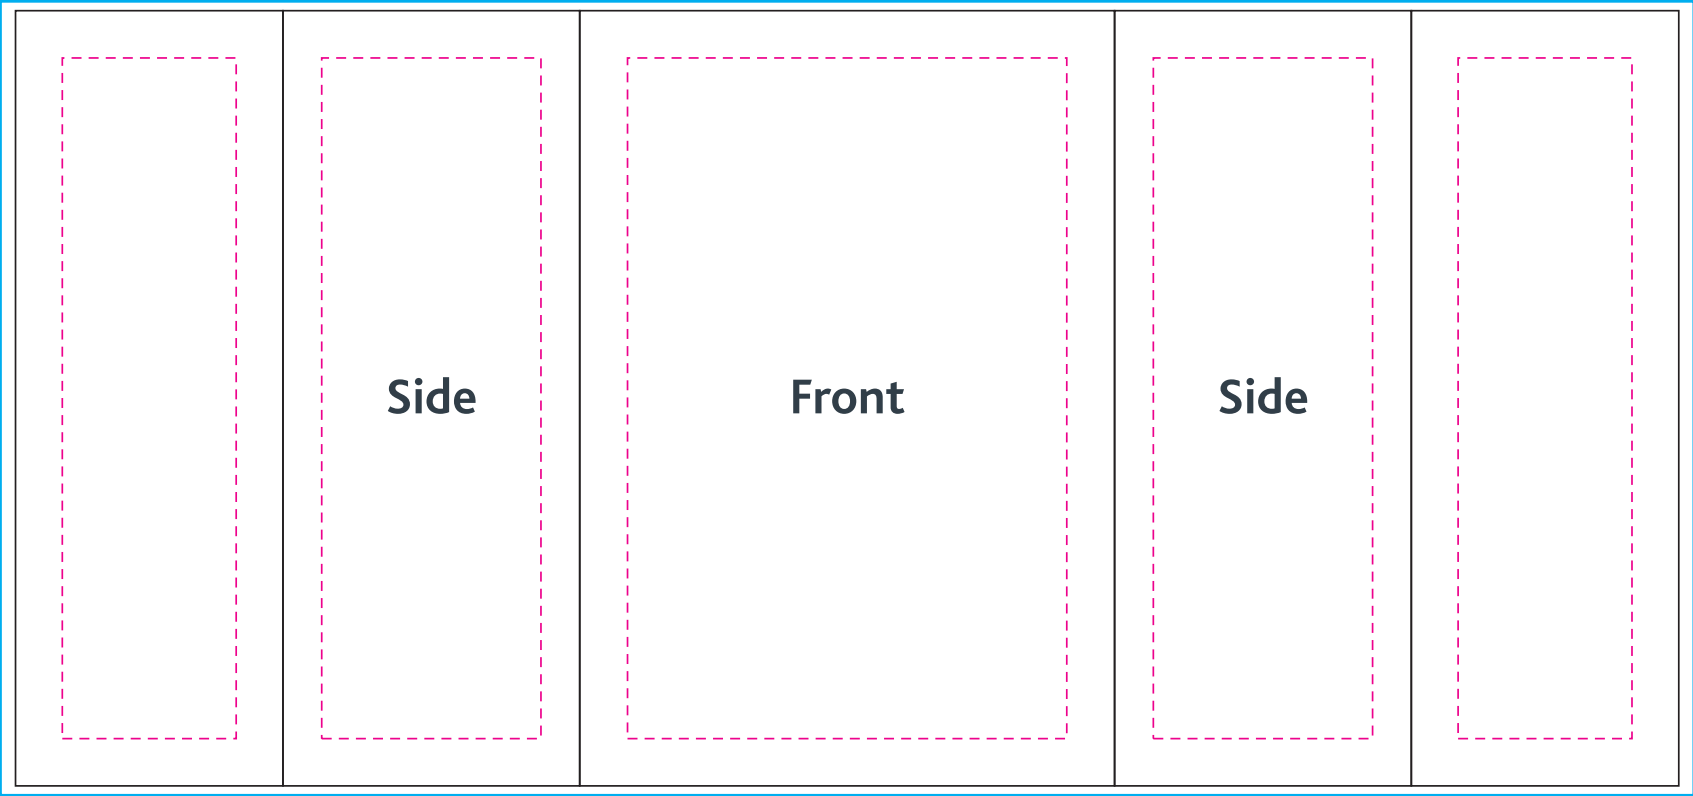

20ft InstaStretch Booth 1

- Bleed area 
- Safe visible area 
- Main area 

Keep all important graphics inside the safe visible areas
All text & strokes must be outlined
Any pixel-based artwork must be a minimum of 100dpi

Main Area
60.2" x 90.1"

Main Area
95.6" x 90.1" / 99.7"

Main Area
60.2" x 90.1"

Case to Podium

Bleed area _____
Safe visible area - - - - -
Main area _____

Keep all important graphics inside the safe visible areas
All text & strokes must be outlined
Any pixel-based artwork must be a minimum of 100dpi

Main Area
88.1" x 41.3"

Case to Podium

- Bleed area 
- Safe visible area 
- Main area 

Keep all important graphics inside the safe visible areas
All text & strokes must be outlined
Any pixel-based artwork must be a minimum of 100dpi

Main Area
88.1" x 41.3"