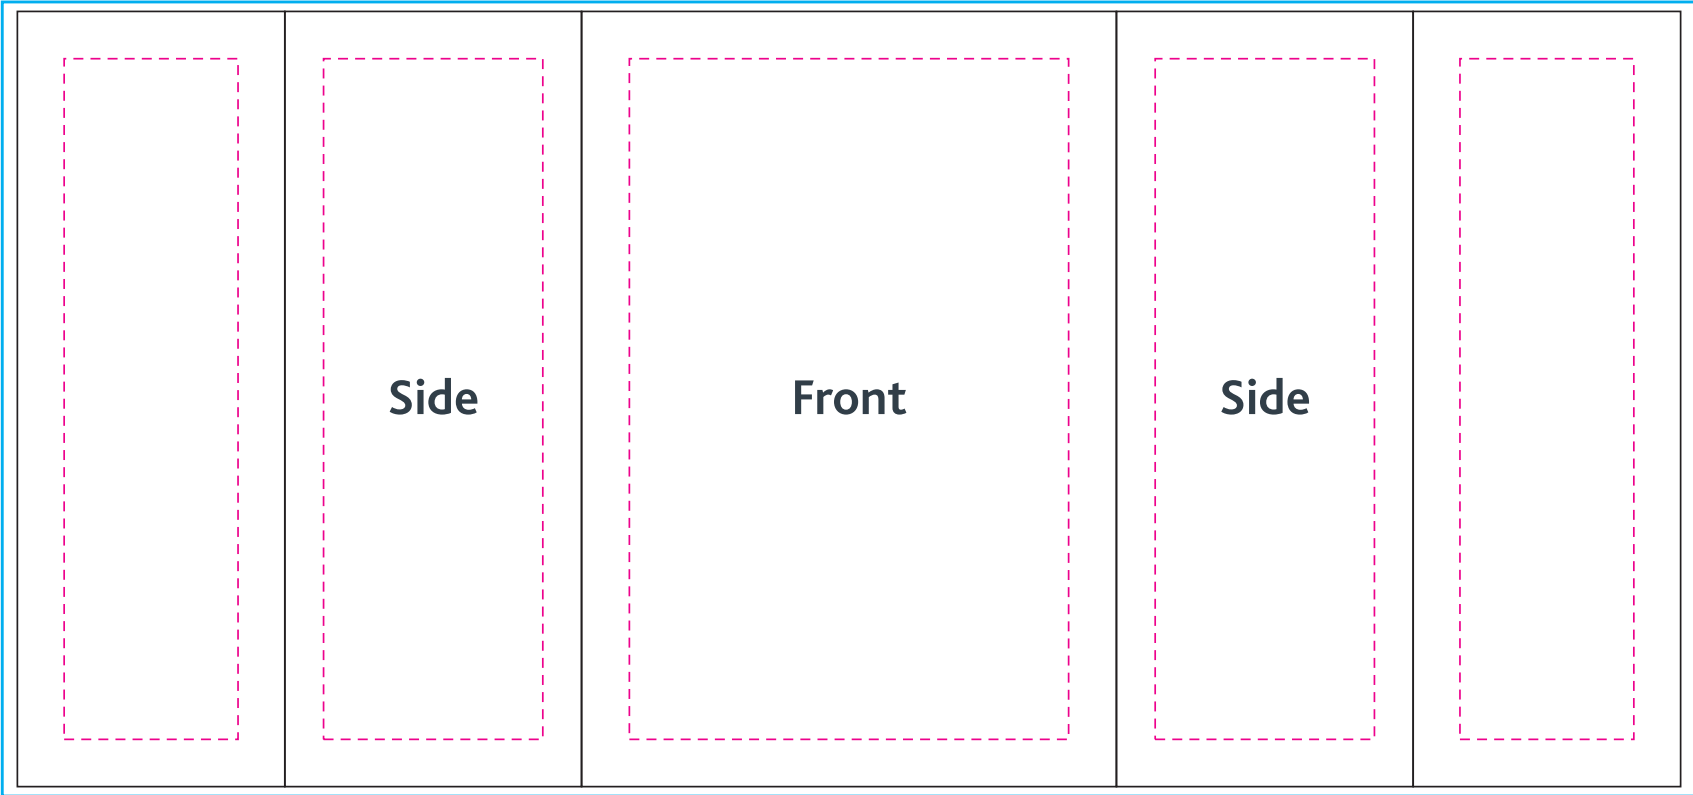

Case to Podium

Bleed area _____
Safe visible area - - - - -
Main area _____

Keep all important graphics inside the safe visible areas
All text & strokes must be outlined
Any pixel-based artwork must be a minimum of 100dpi

Main Area
88.1" x 41.3"

iPad Stand

Bleed area

Safe visible area

Main area

Shelve Stand

Bleed area ————
Safe visible area - - - -
Main area _____

PMS 000c

Keep all important graphics inside the safe visible areas
All text & strokes must be outlined
Any pixel-based artwork must be a minimum of 100dpi

Main Area
222.8" x 17.7"

Inside (50% Scale)

Main Area
80.7" x 33.4"

Main Area
33.4" x 17.7"

Main Area
80.7" x 33.4"

Main Area
33.4" x 17.7"