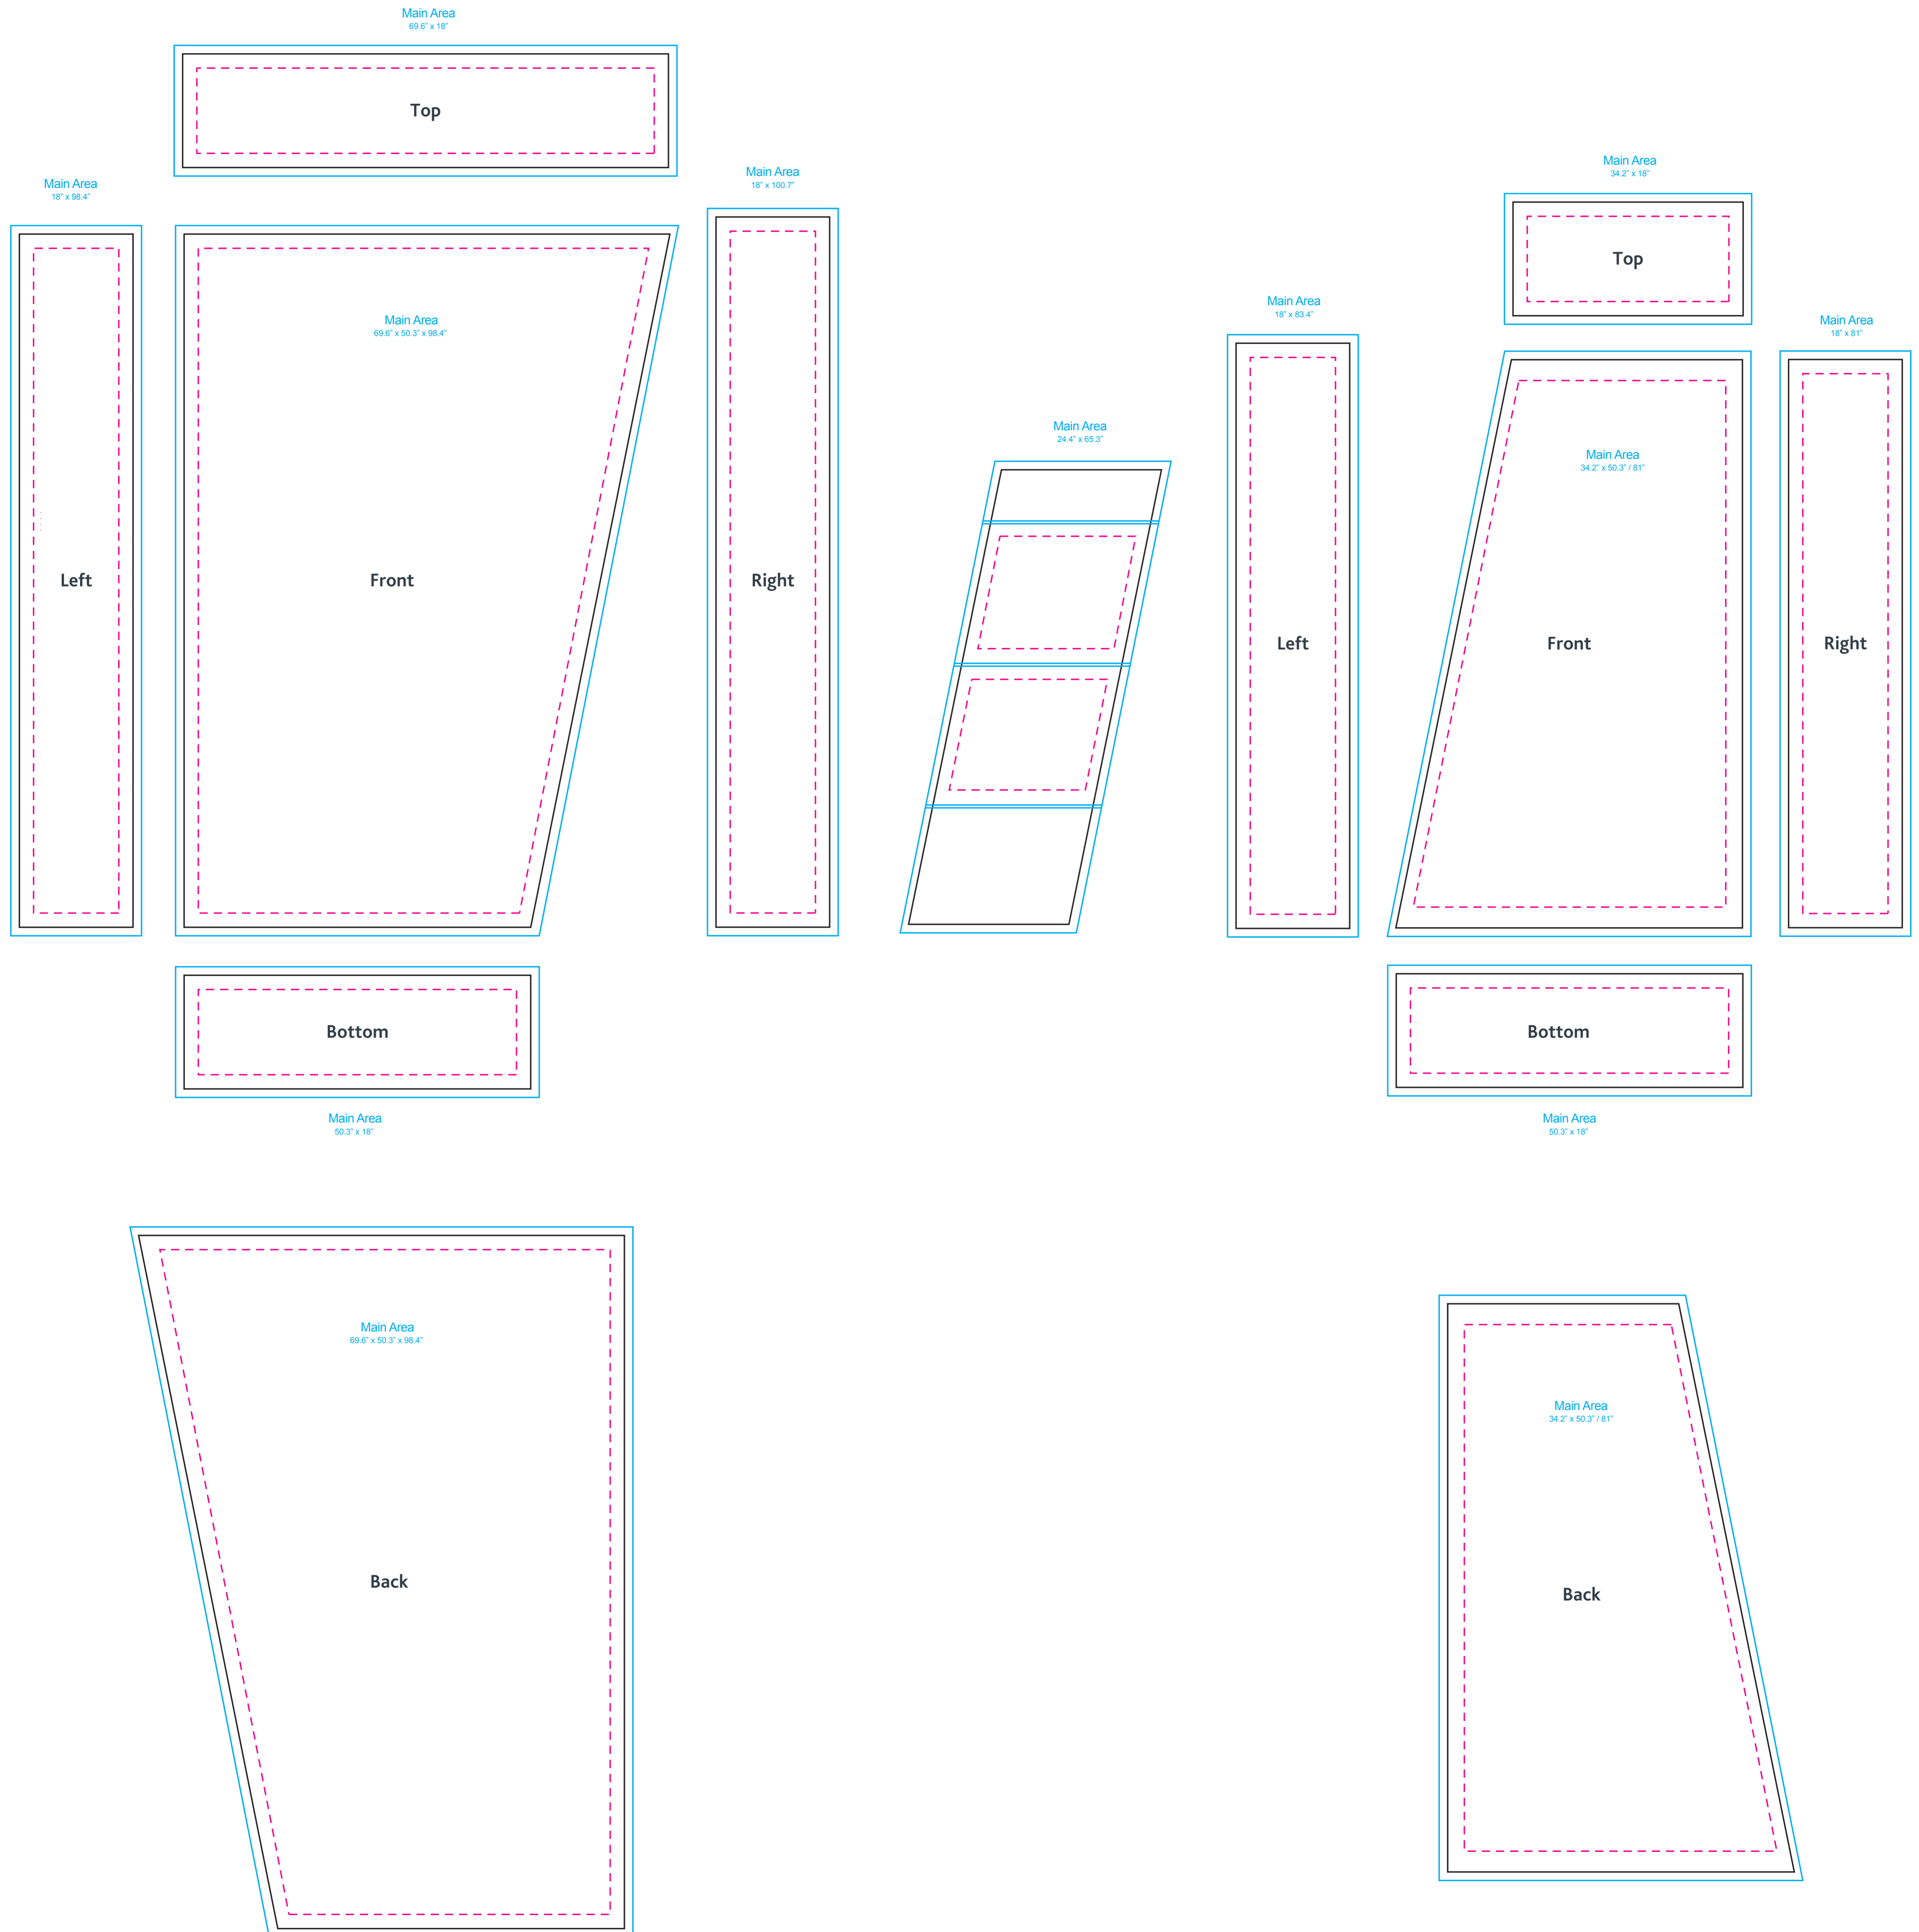

10ft InstaShelf Booth

Bleed area 
Safe visible area 
Main area 

PMS 000c

Keep all important graphics inside the safe visible areas
All text & strokes must be outlined
Any pixel-based artwork must be a minimum of 100dpi

Case to Podium

Bleed area _____
Safe visible area - - - - -
Main area _____

Keep all important graphics inside the safe visible areas
All text & strokes must be outlined
Any pixel-based artwork must be a minimum of 100dpi

Keep all important graphics inside the safe visible areas
All text & strokes must be outlined
Any pixel-based artwork must be a minimum of 100dpi

Main Area
222.8" x 17.7"

Inside (50% Scale)

Main Area
80.7" x 33.4"

Main Area
33.4" x 17.7"

Main Area
80.7" x 33.4"

Main Area
33.4" x 17.7"