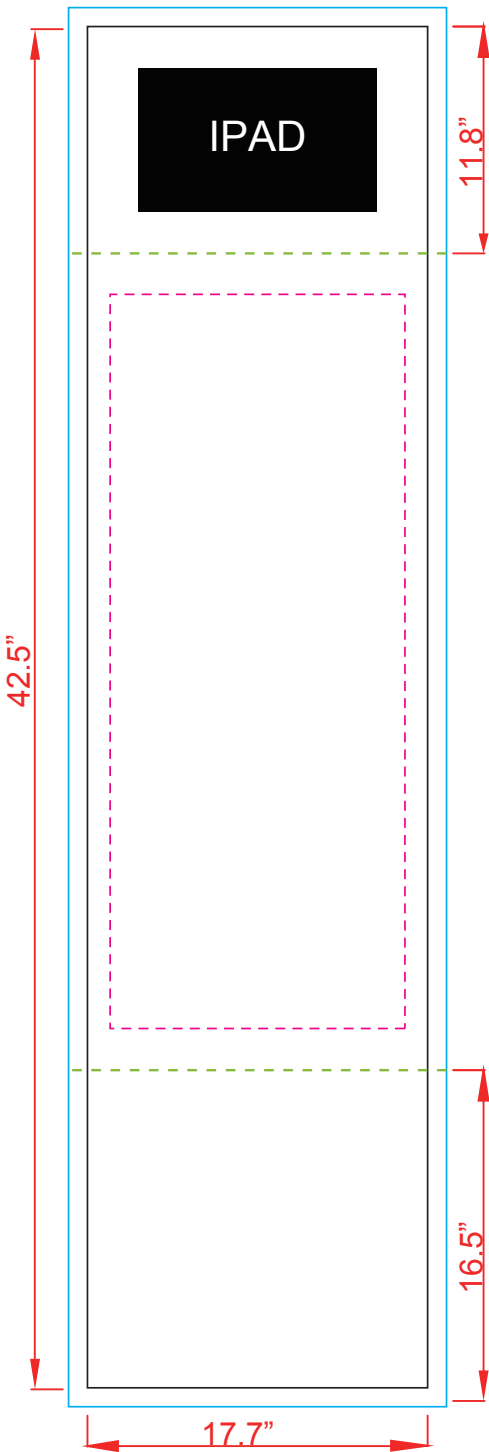

10ft InstaShelf Booth

Bleed area 
Safe visible area 
Main area 

PMS 000c

Keep all important graphics inside the safe visible areas
All text & strokes must be outlined
Any pixel-based artwork must be a minimum of 100dpi

Main Area
88.1" x 41.3"

iPad Stand

Bleed area

Safe visible area

Main area

Shelve Stand

Bleed area ————
Safe visible area - - - -
Main area _____

PMS 000c

Keep all important graphics inside the safe visible areas
All text & strokes must be outlined
Any pixel-based artwork must be a minimum of 100dpi

Main Area
222.8" x 17.7"

Inside (50% Scale)

Main Area
80.7" x 33.4"

Main Area
33.4" x 17.7"

Main Area
80.7" x 33.4"

Main Area
33.4" x 17.7"