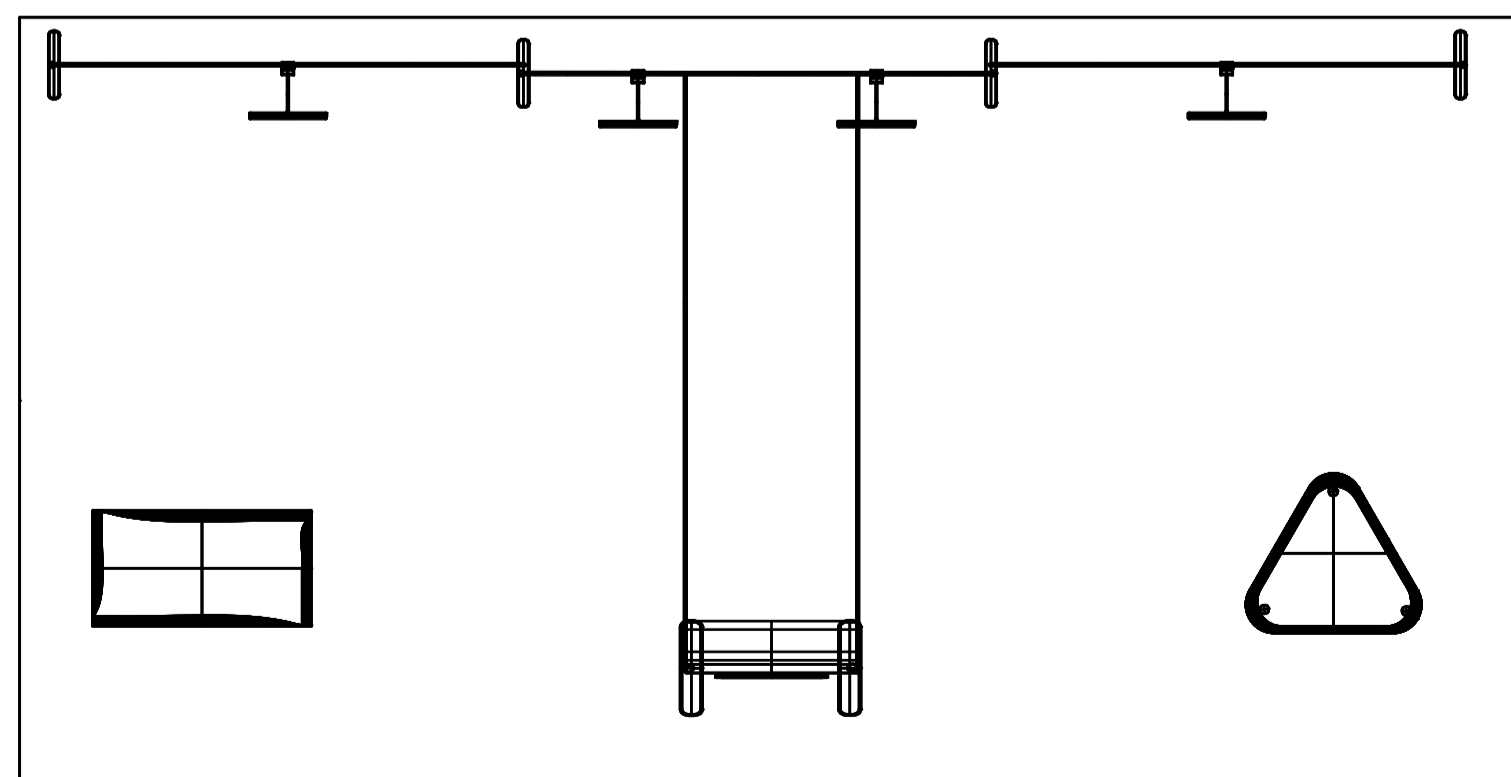

Backdrop Stand (in):
78.7(W) x 89.7(H)

Backdrop Stand (in):
78.7(W) x 89.7/99.3(H)

Counter (in):
37.4(L) x 19.6(W) x 37.4(H)

Counter (in):
23.6(Side long) x 40.3(H)

Arch (in):
39.3 x (90.5 - 102.3)

TOP

FRONT

SIDE