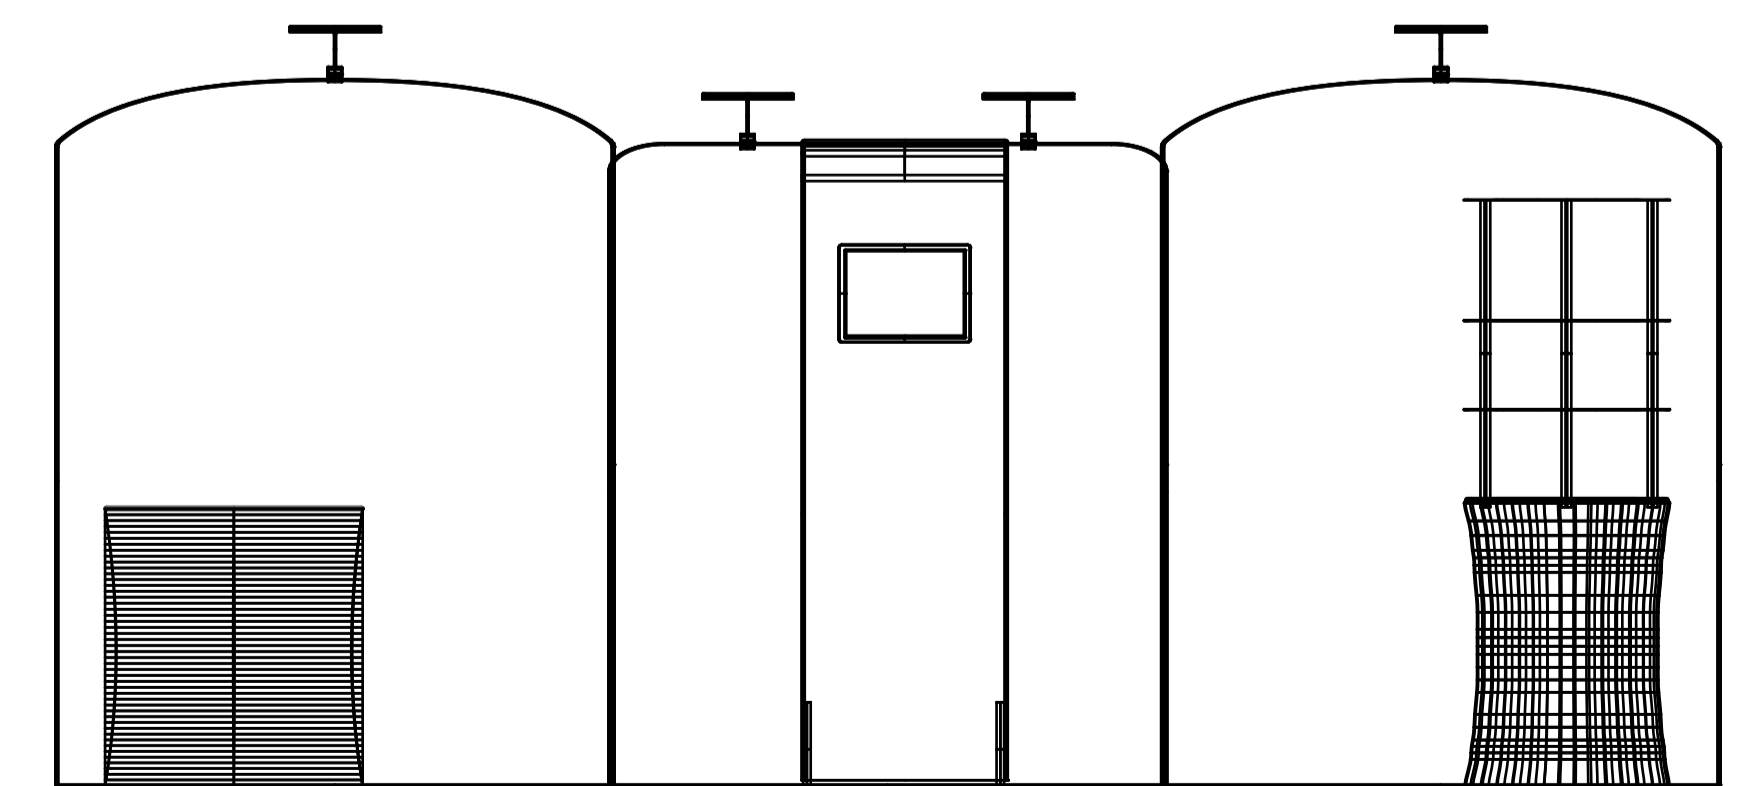

Backdrop Stand (in):
78.7(W) x 89.7(H)

Backdrop Stand (in):
78.7(W) x 89.7/99.3(H)

Counter (in):
37.4(L) x 19.6(W) x 37.4(H)

Counter (in):
23.6(Side long) x 40.3(H)

Arch (in):
39.3 x (90.5 - 102.3)

TOP

FRONT

SIDE