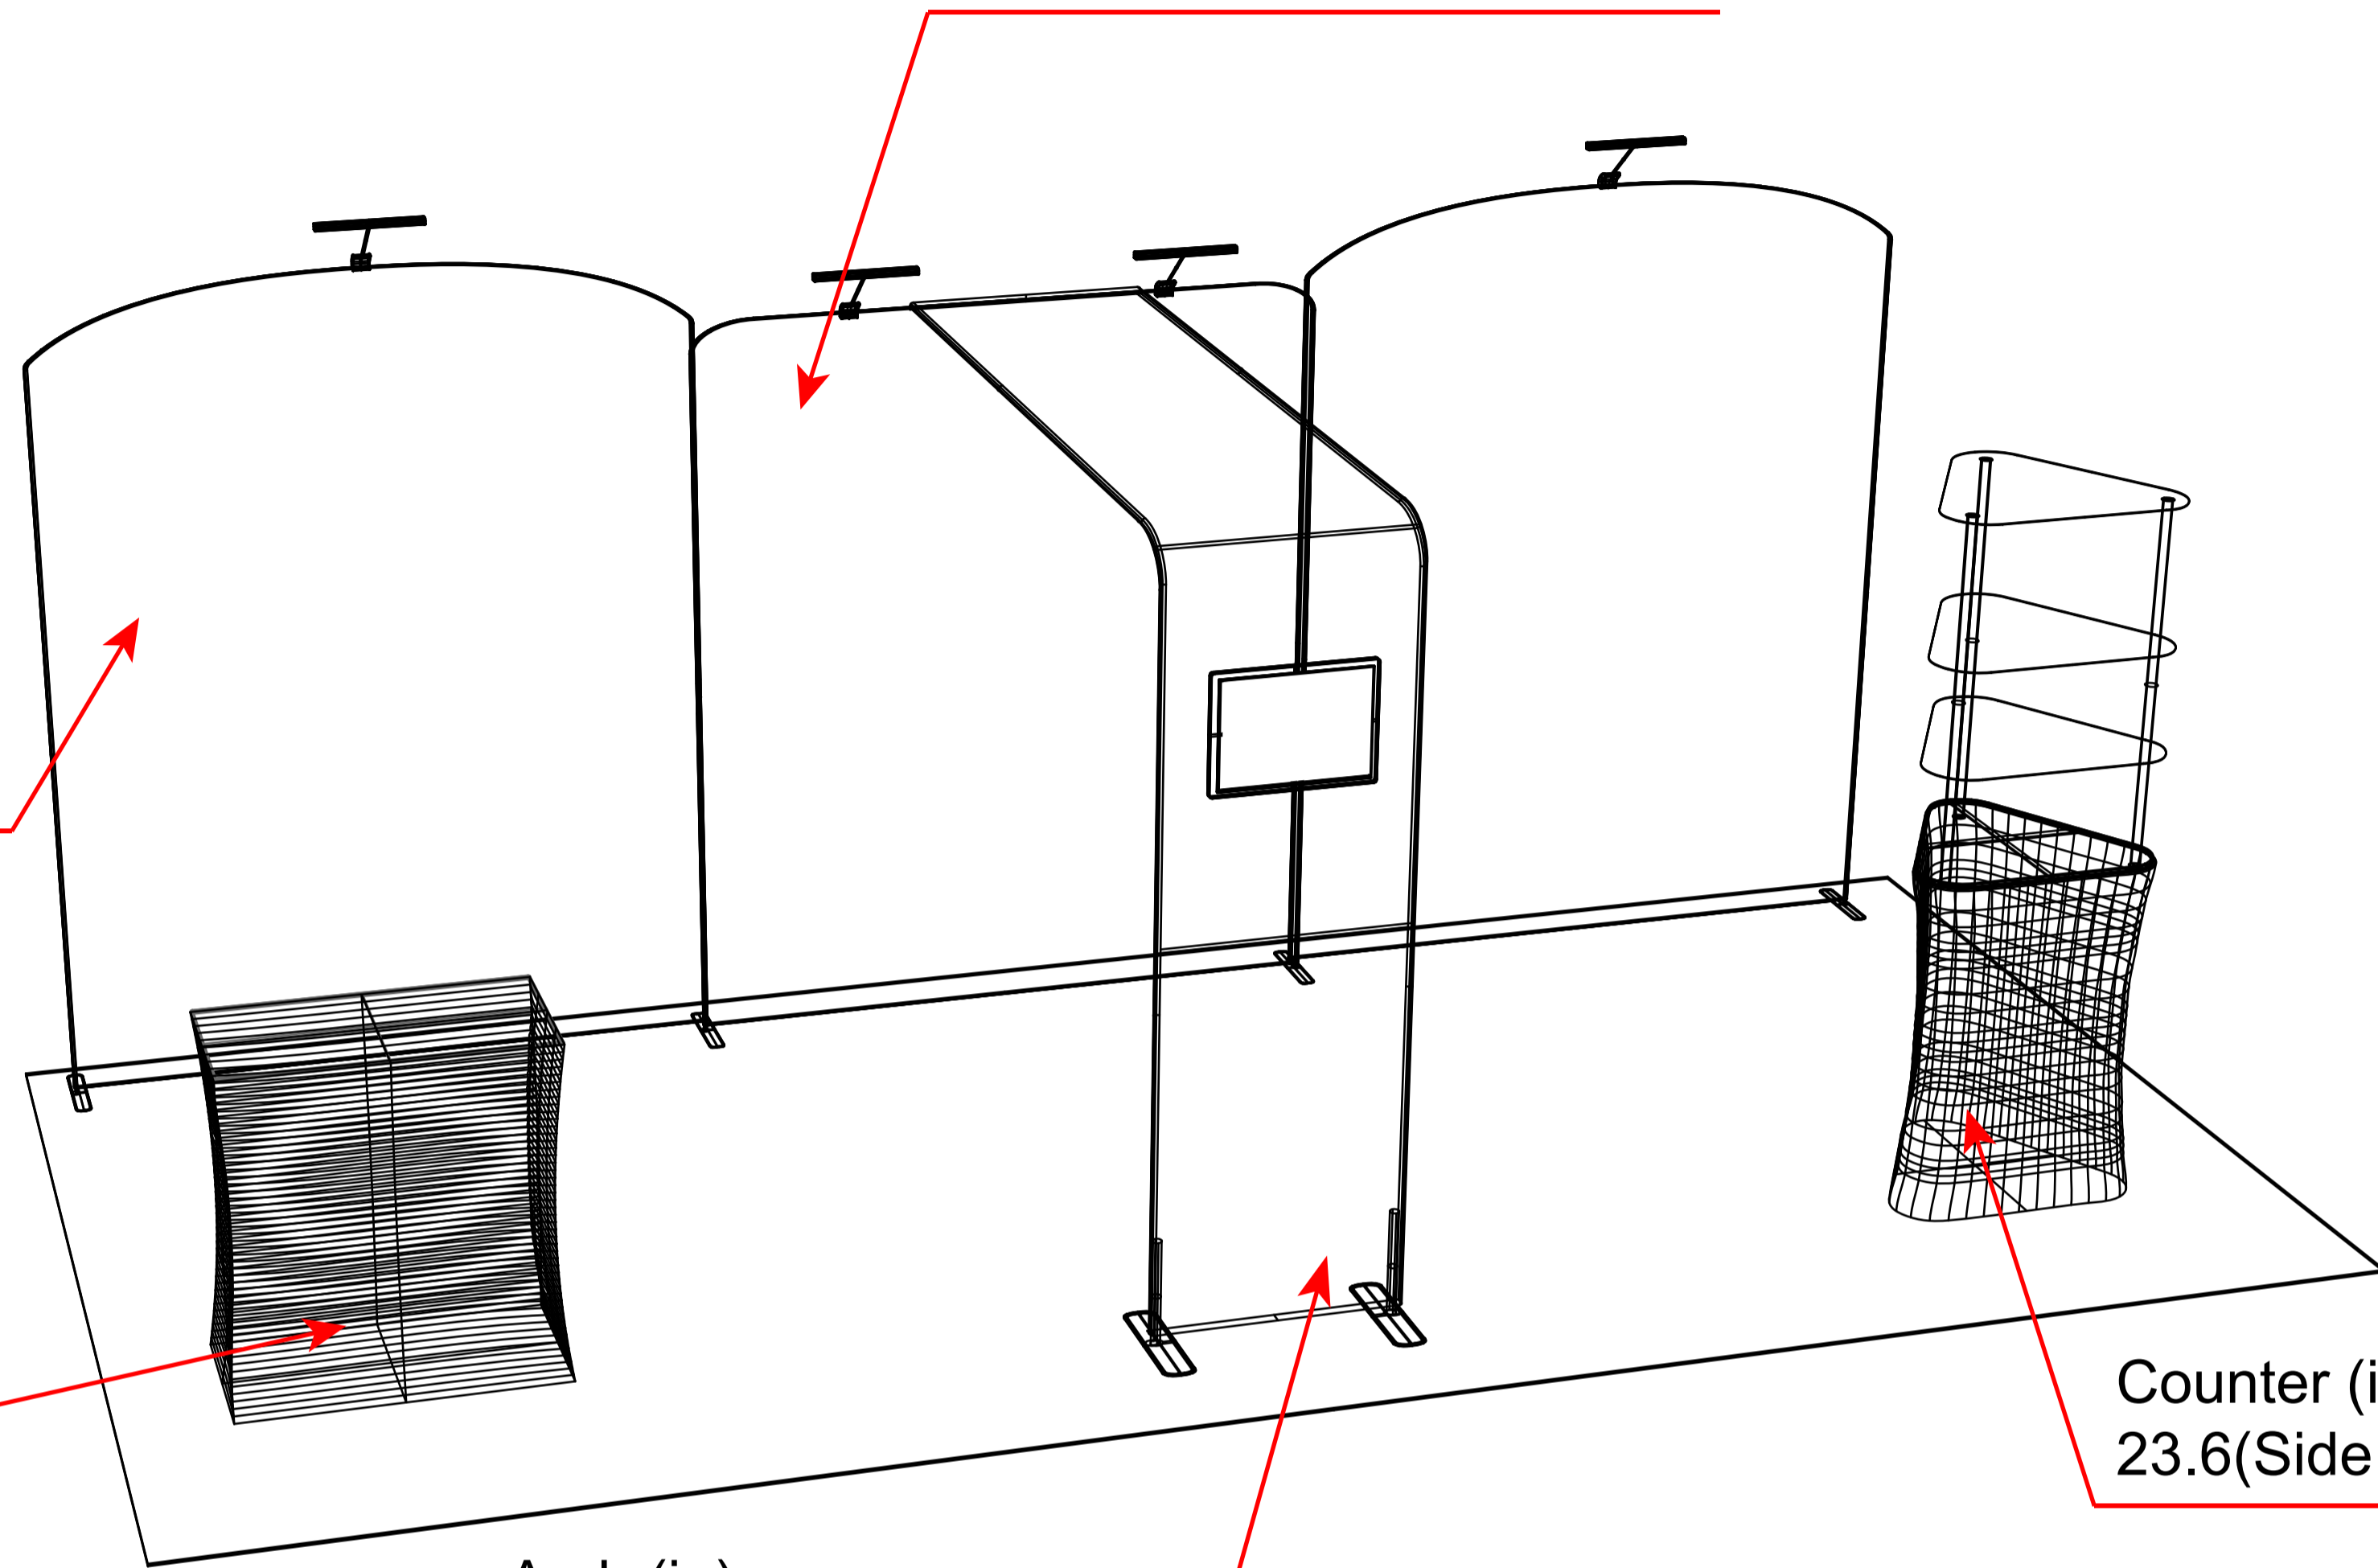

Backdrop Stand (in):
78.7(W) x 89.7(H)

Backdrop Stand (in):
78.7(W) x 89.7/99.3(H)

Counter (in):
37.4(L) x 19.6(W) x 37.4(H)

Counter (in):
23.6(Side long) x 40.3(H)

Arch (in):
39.3 x (90.5 - 102.3)

TOP

FRONT

SIDE