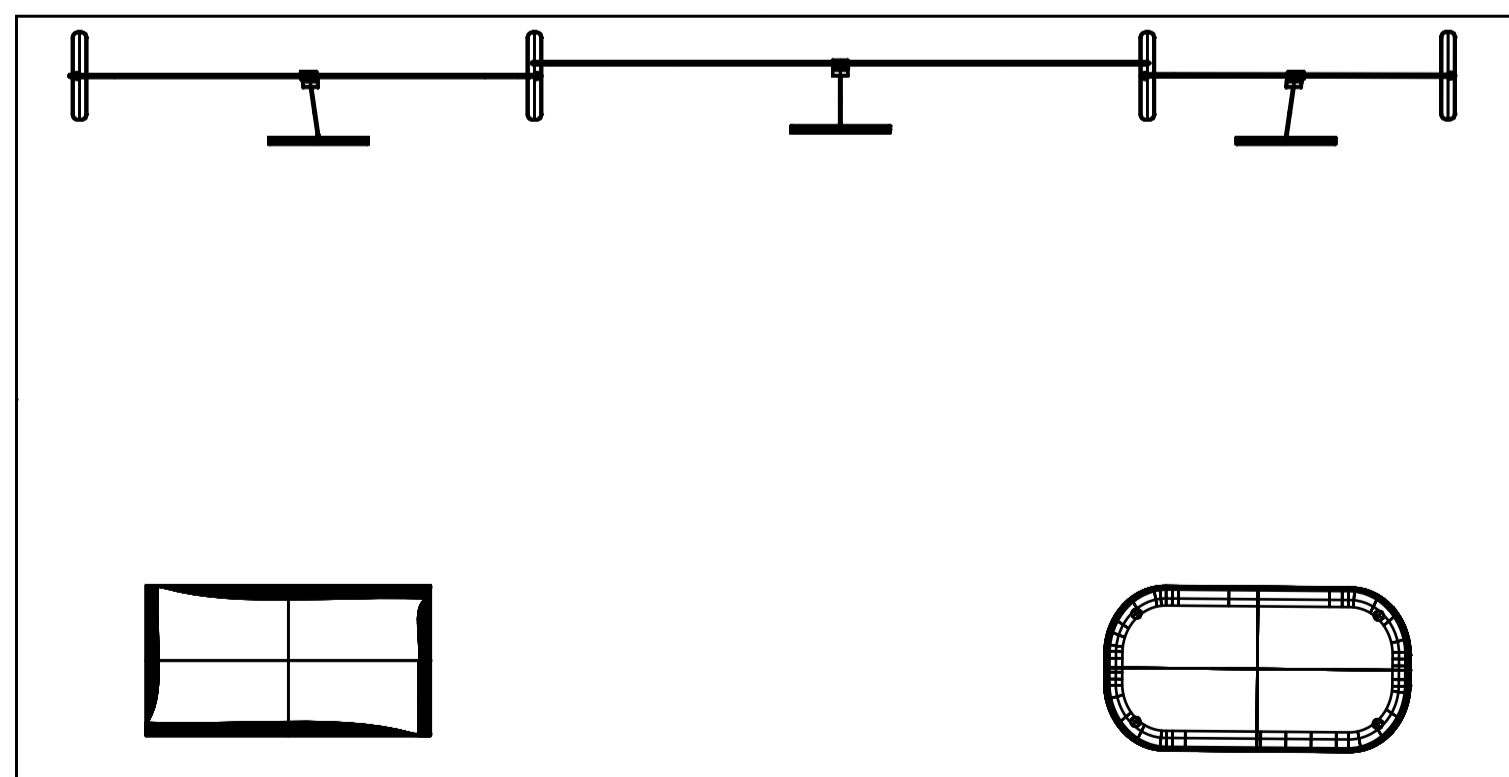

Backdrop Stand (in):
59(W) x 89.7/99.3(H)

Backdrop Stand (in):
59(W) x 89.7/99.3(H)

Backdrop Stand (in):
39.3(W) x 89.7/99.3(H)

Counter (in):
37.4(L) x 19.6(W) x 37.4(H)

Display Counter (in):
31.4(L) x 20.8(W) x 39.7(H)

TOP

FRONT

SIDE