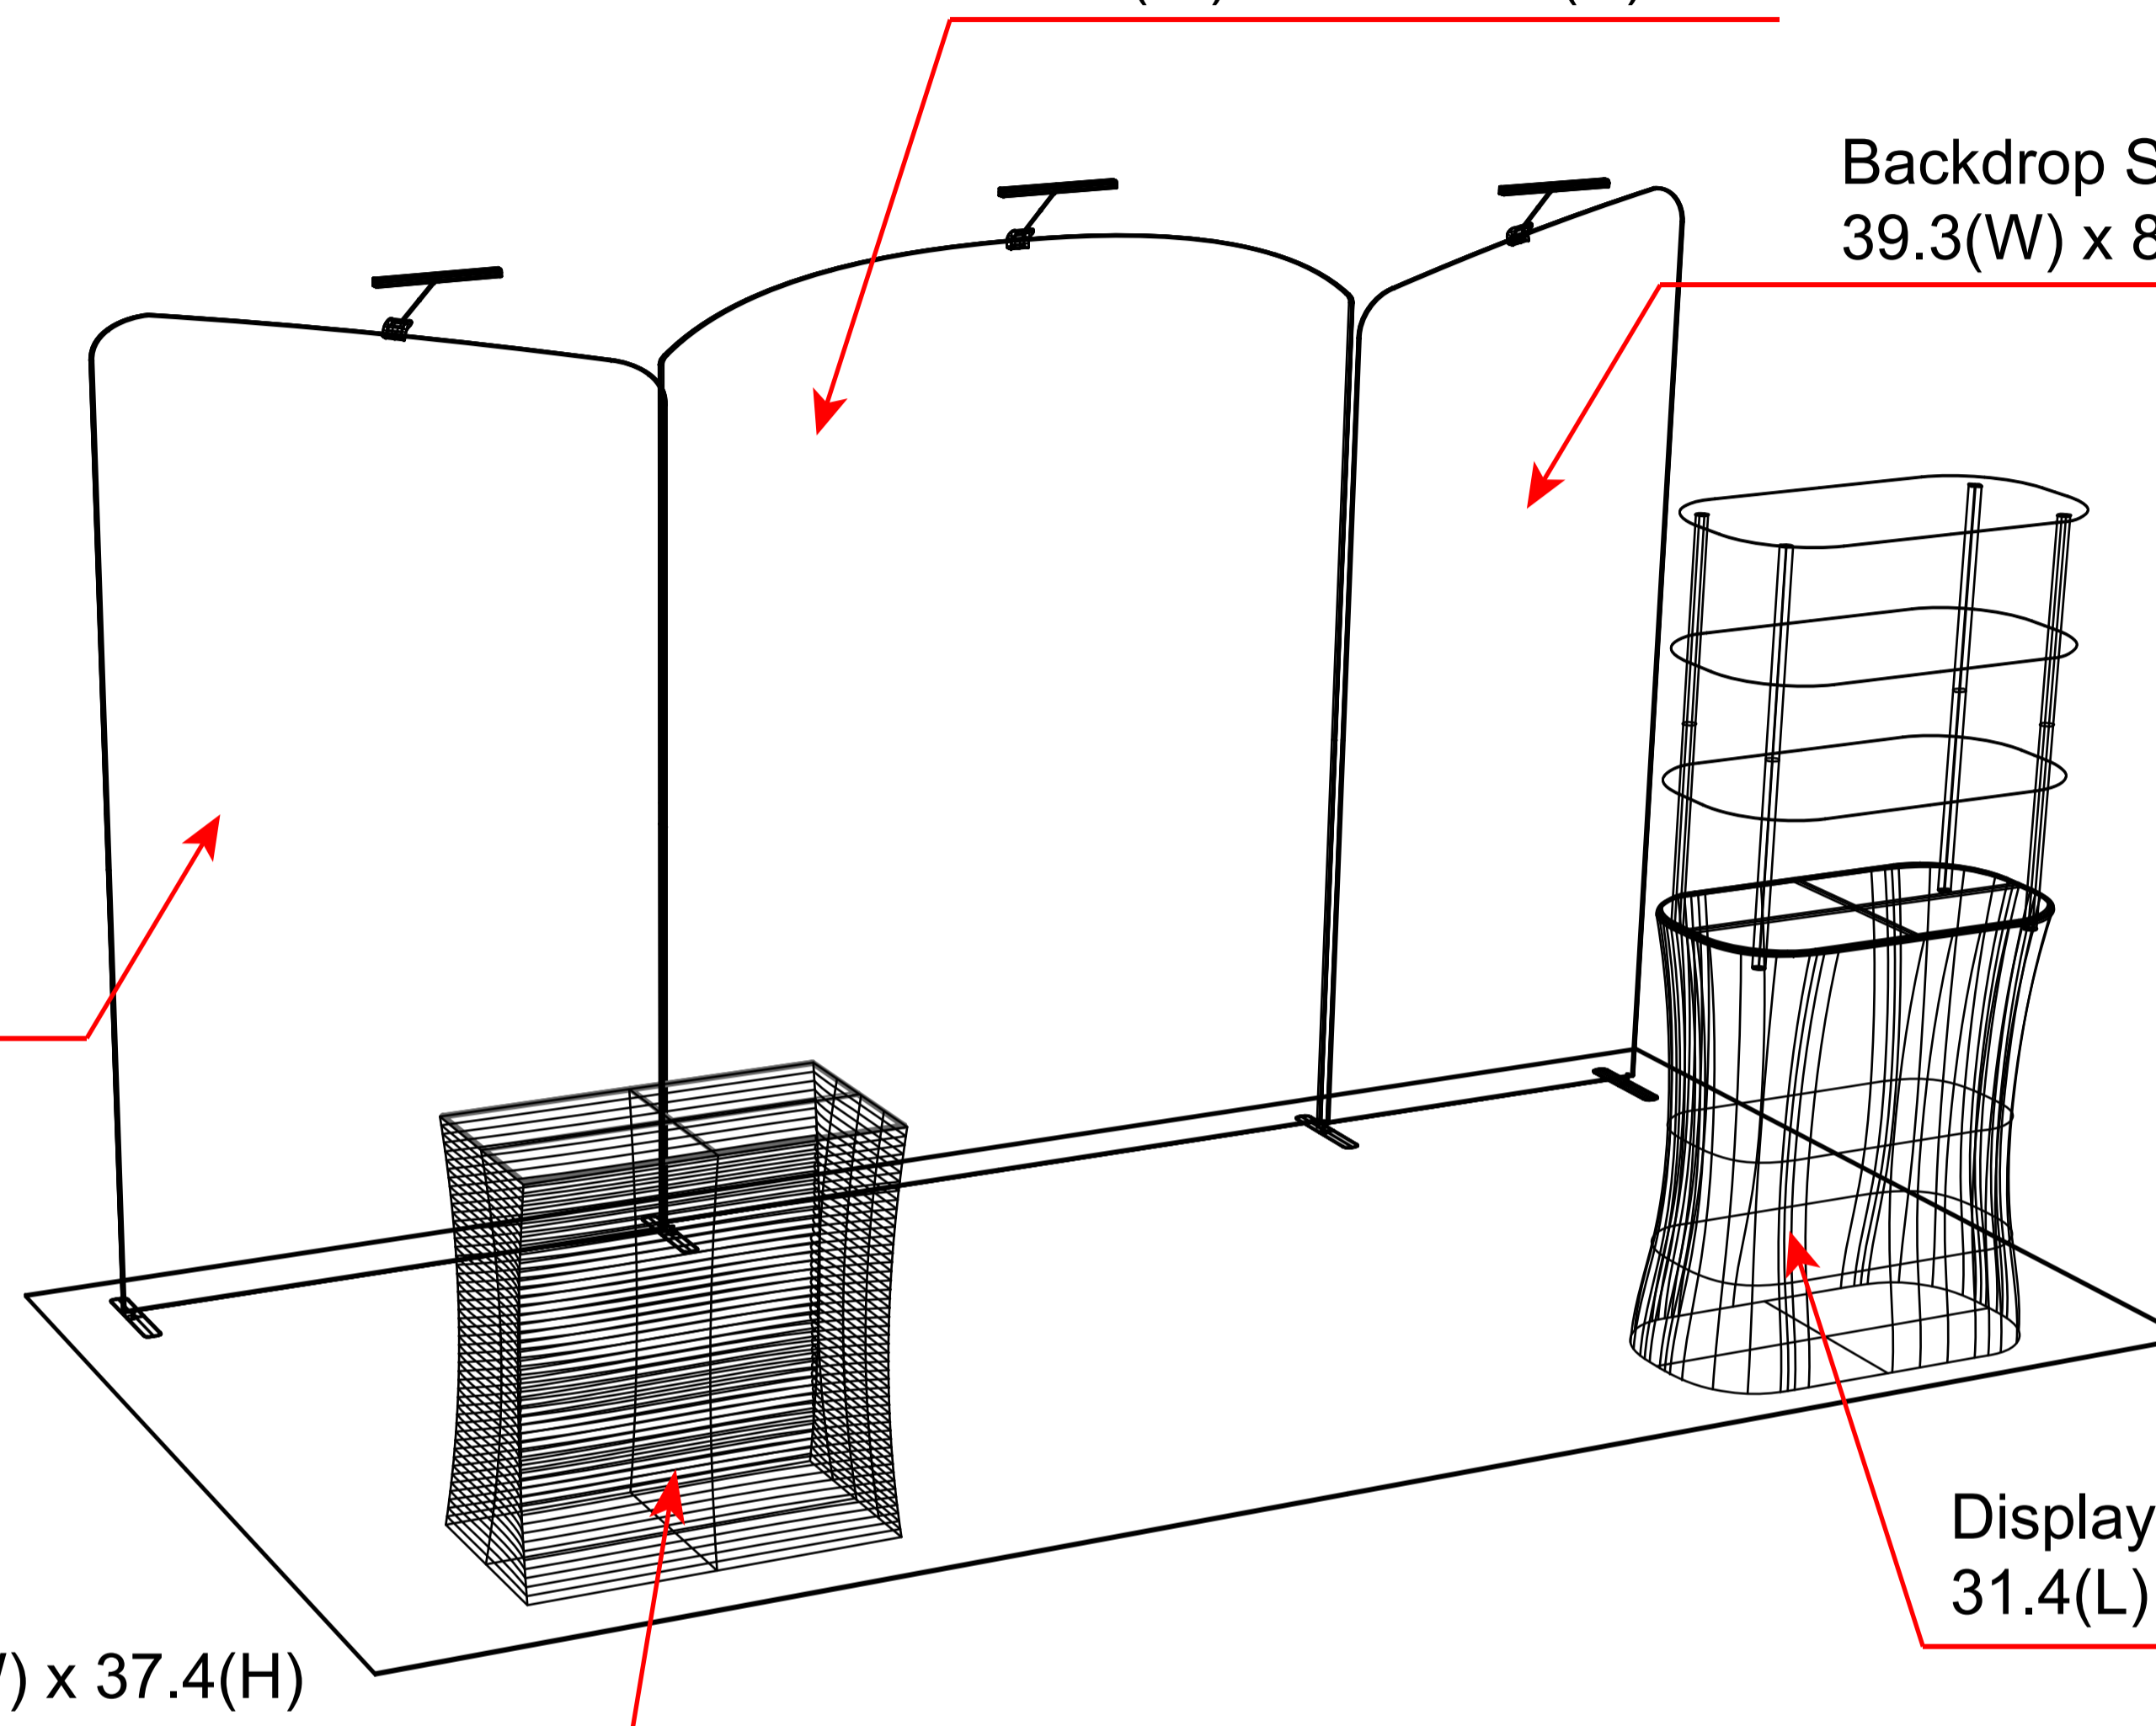

Backdrop Stand (in):
59(W) x 89.7/99.3(H)

Backdrop Stand (in):
59(W) x 89.7/99.3(H)

Backdrop Stand (in):
39.3(W) x 89.7/99.3(H)

Counter (in):
37.4(L) x 19.6(W) x 37.4(H)

Display Counter (in):
31.4(L) x 20.8(W) x 39.7(H)

TOP

FRONT

SIDE