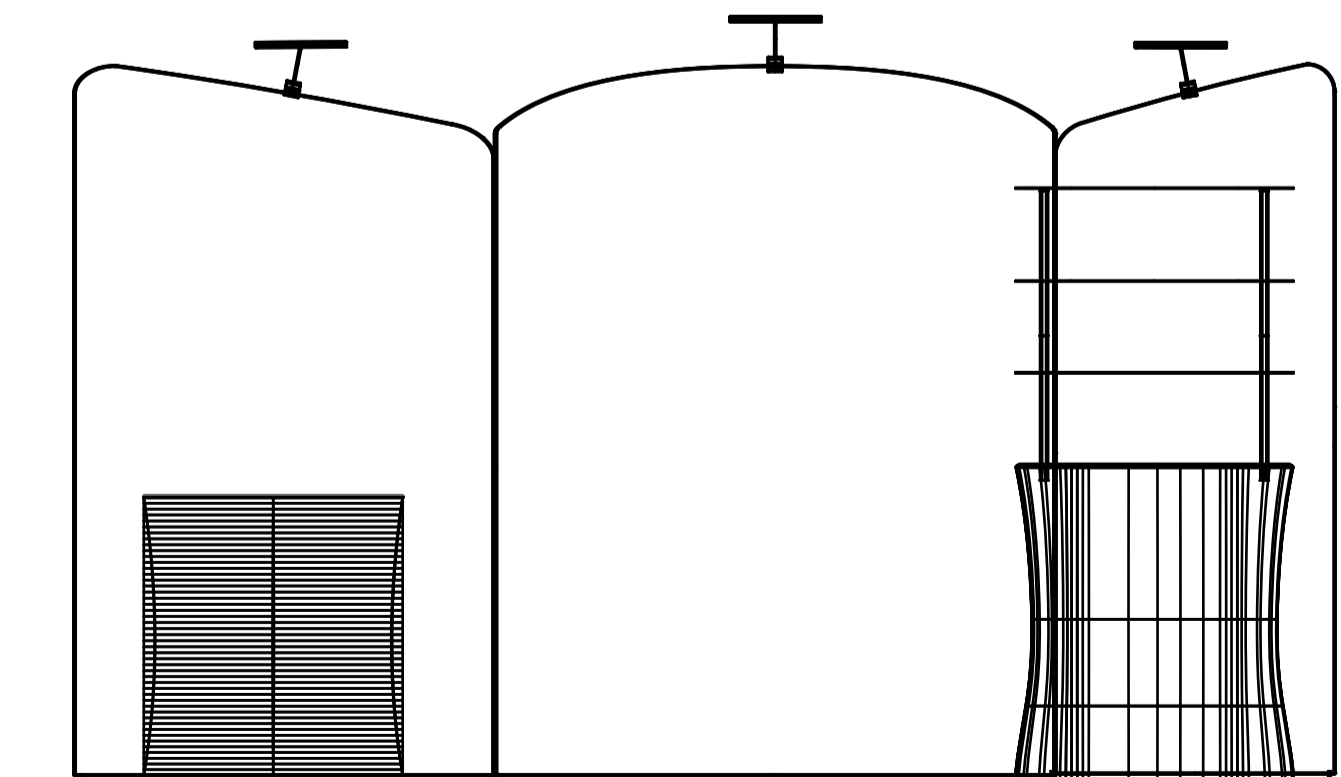

Backdrop Stand (in):
59(W) x 89.7/99.3(H)

Backdrop Stand (in):
59(W) x 89.7/99.3(H)

Backdrop Stand (in):
39.3(W) x 89.7/99.3(H)

Counter (in):
37.4(L) x 19.6(W) x 37.4(H)

Display Counter (in):
31.4(L) x 20.8(W) x 39.7(H)

TOP

FRONT

SIDE