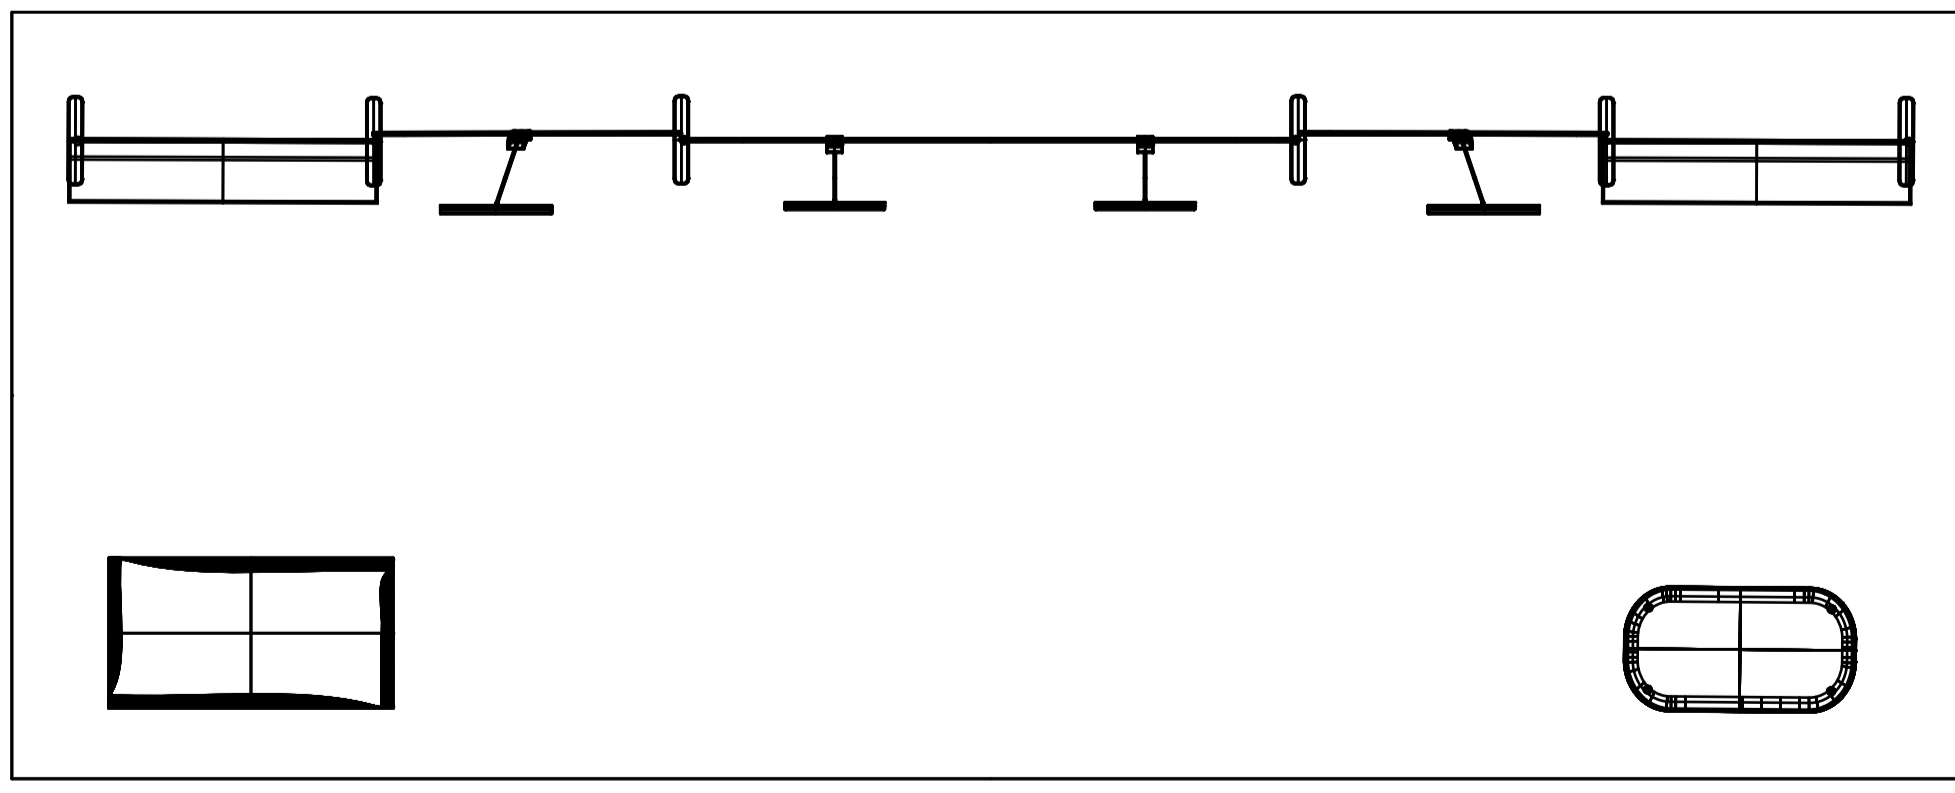

Backdrop Stand (in):
78.7(W) x 99.3(H)

Backdrop Stand (in):
39.3(W) x 89.7/99.3(H)

Backdrop Stand (in):
39.3(W) x 99.3(H)

Display Counter (in):
31.4(L) x 20.8(W) x 39.7(H)

Counter (in):
37.4(L) x 19.6(W) x 37.4(H)

TOP

FRONT

SIDE