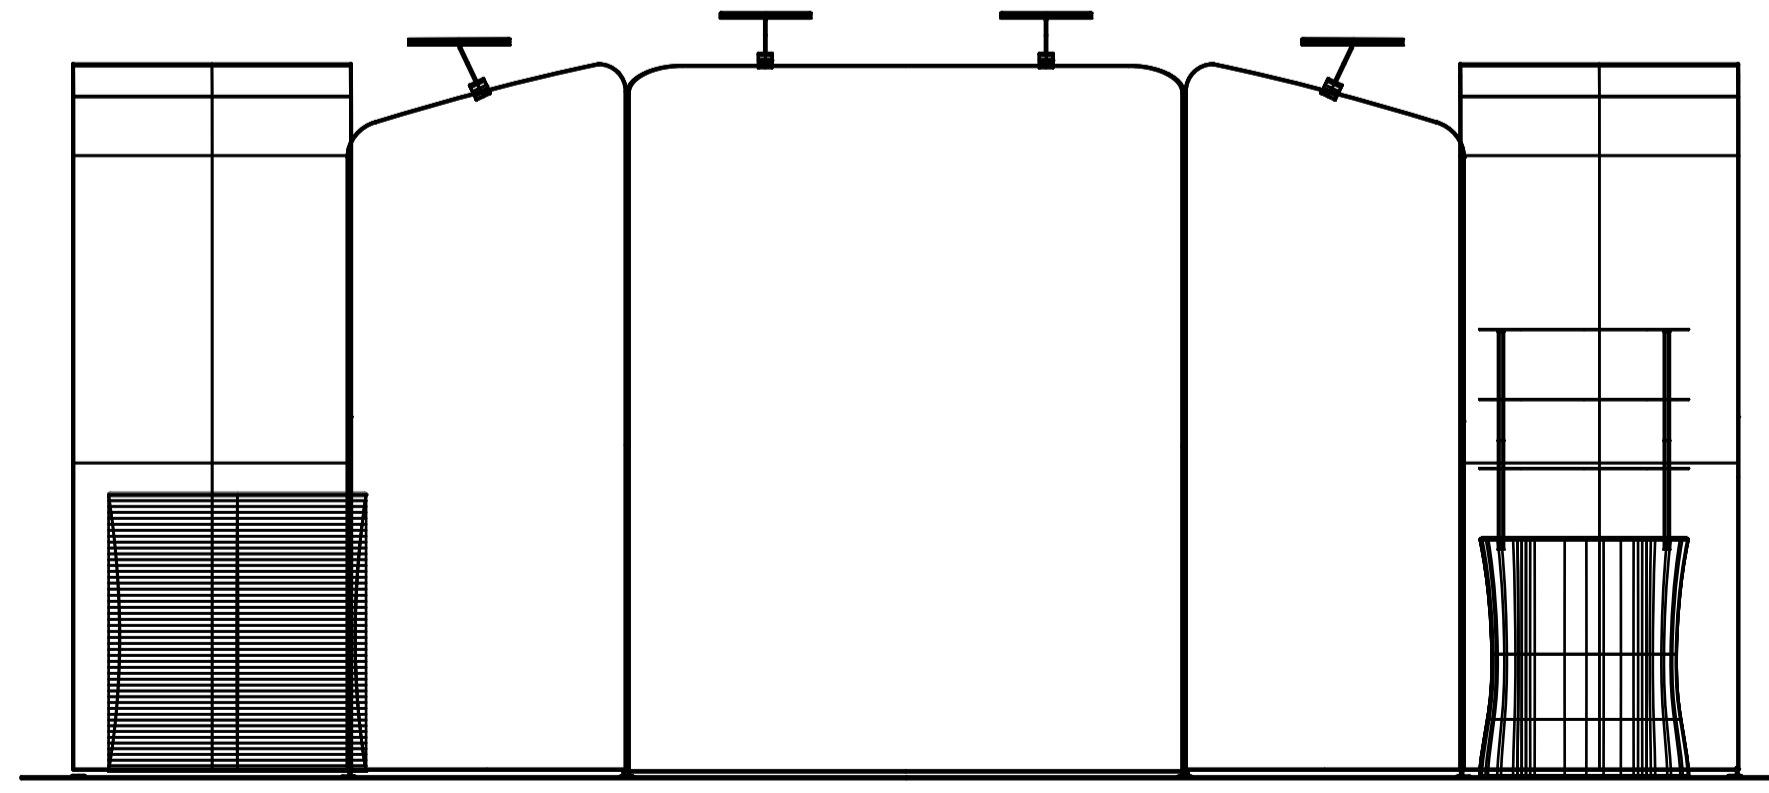

Backdrop Stand (in):
78.7(W) x 99.3(H)

Backdrop Stand (in):
39.3(W) x 89.7/99.3(H)

Backdrop Stand (in):
39.3(W) x 99.3(H)

Display Counter (in):
31.4(L) x 20.8(W) x 39.7(H)

Counter (in):
37.4(L) x 19.6(W) x 37.4(H)

TOP

FRONT

SIDE