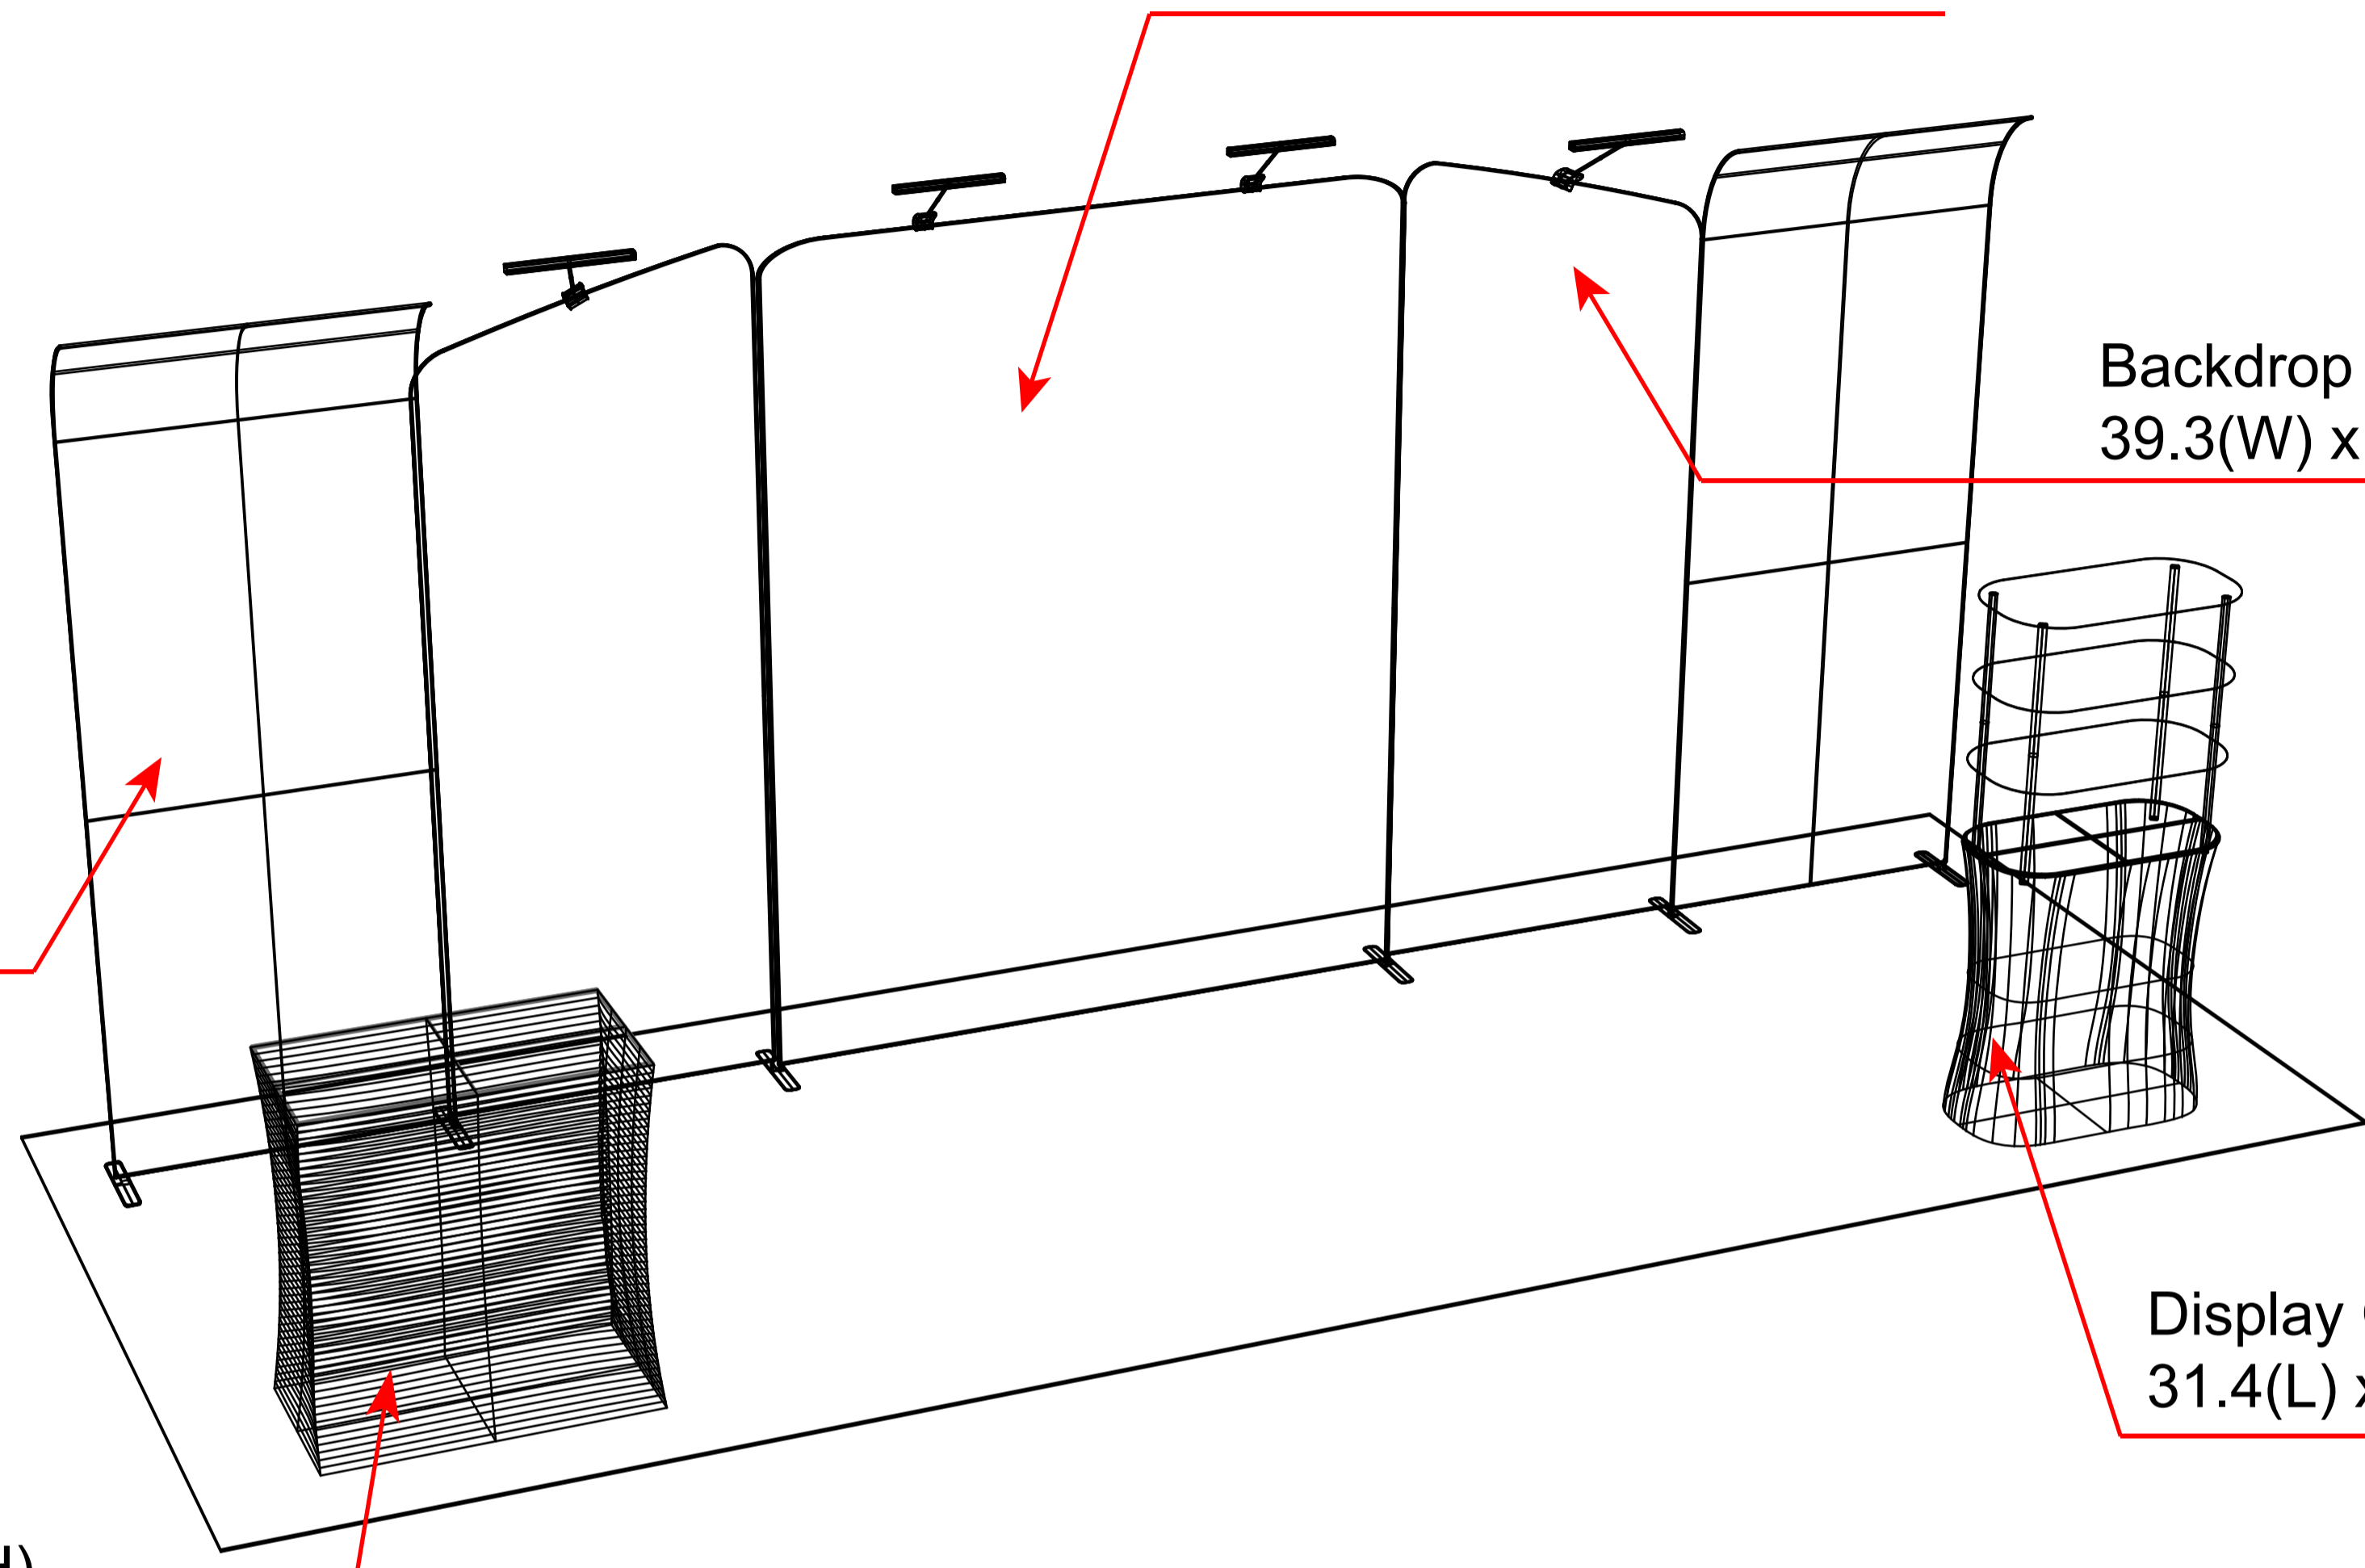

Backdrop Stand (in):
78.7(W) x 99.3(H)

Backdrop Stand (in):
39.3(W) x 89.7/99.3(H)

Backdrop Stand (in):
39.3(W) x 99.3(H)

Display Counter (in):
31.4(L) x 20.8(W) x 39.7(H)

Counter (in):
37.4(L) x 19.6(W) x 37.4(H)

TOP

FRONT

SIDE