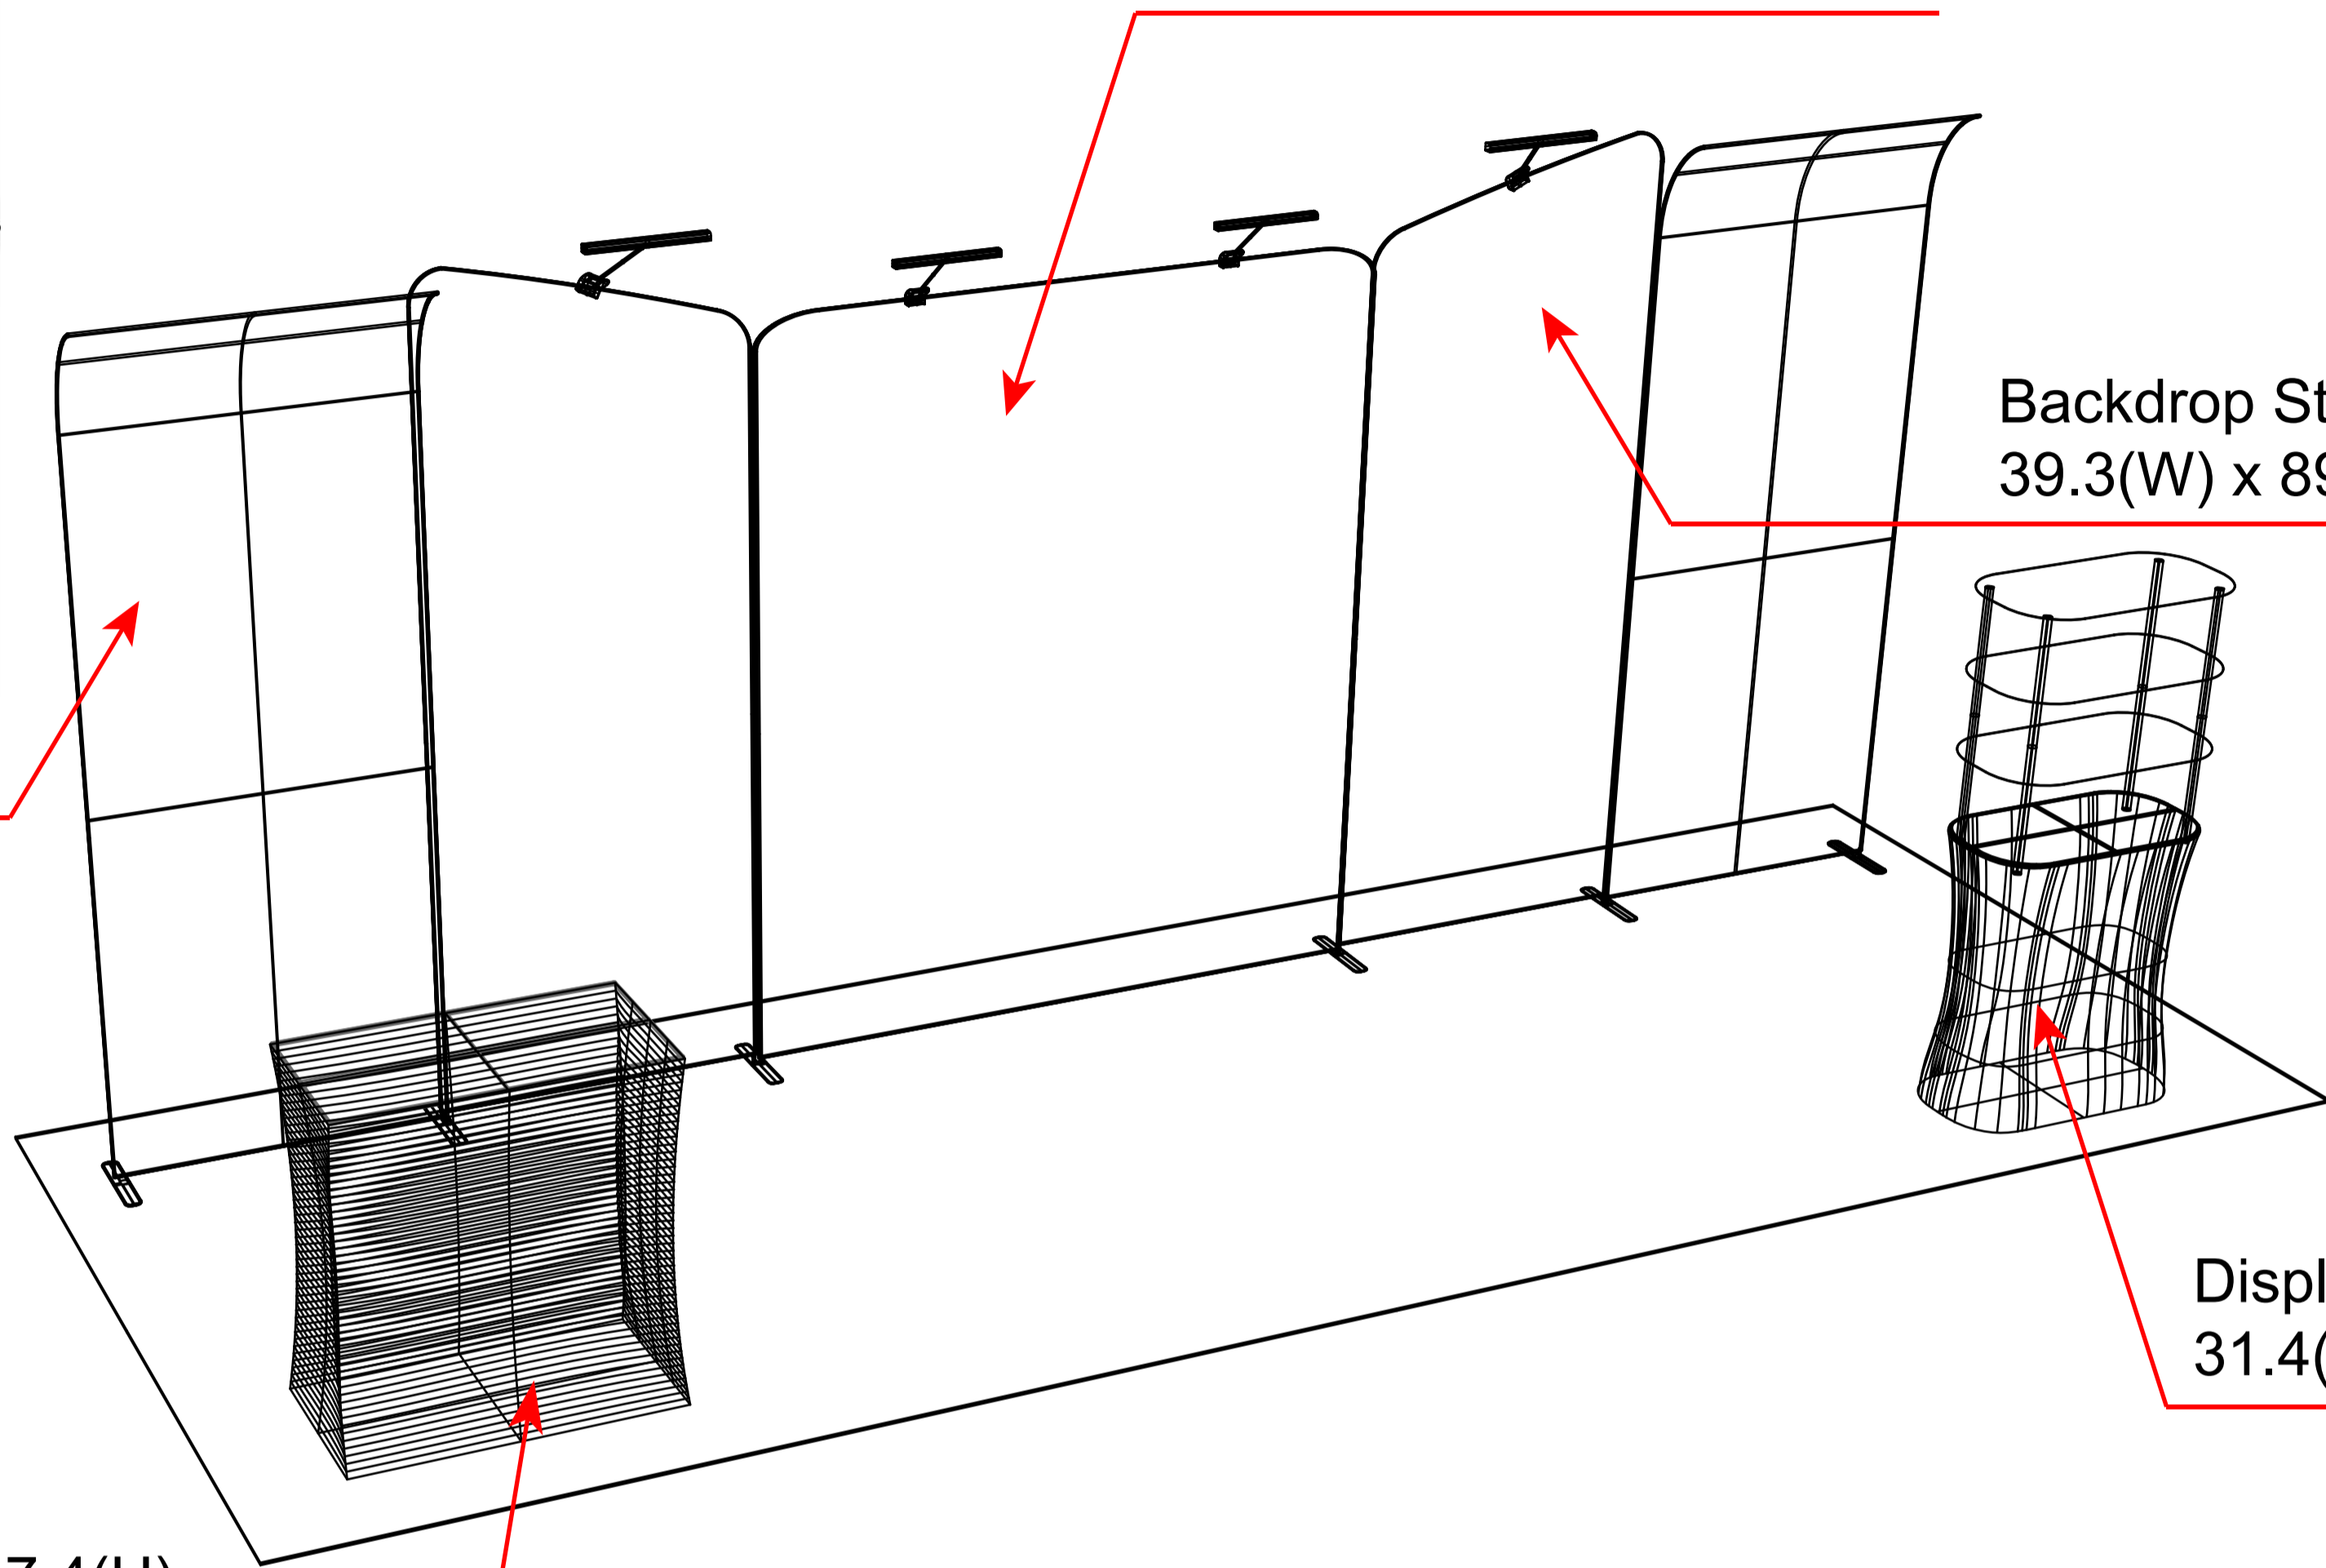

Backdrop Stand (in):
78.7(W) x 89.7(H)

Backdrop Stand (in):
39.3(W) x 89.7/99.3(H)

Backdrop Stand (in):
39.3(W) x 99.3(H)

Display Counter (in):
31.4(L) x 20.8(W) x 39.7(H)

Counter (in):
37.4(L) x 19.6(W) x 37.4(H)

TOP

FRONT

SIDE