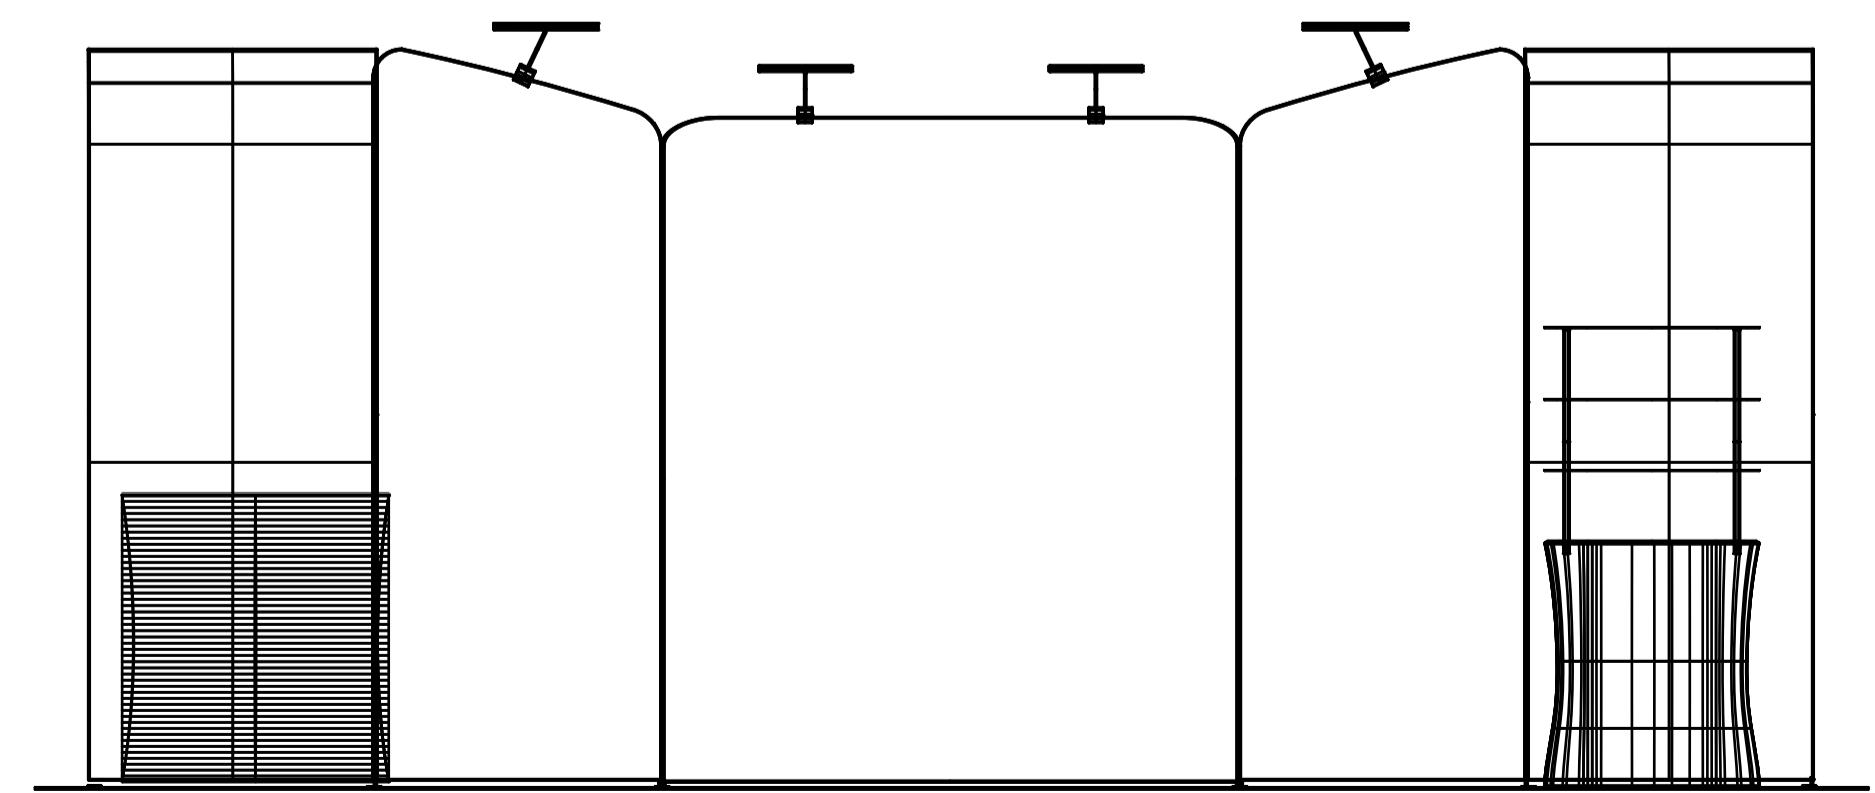

Backdrop Stand (in):
78.7(W) x 89.7(H)

Backdrop Stand (in):
39.3(W) x 89.7/99.3(H)

Backdrop Stand (in):
39.3(W) x 99.3(H)

Display Counter (in):
31.4(L) x 20.8(W) x 39.7(H)

Counter (in):
37.4(L) x 19.6(W) x 37.4(H)

TOP

FRONT

SIDE