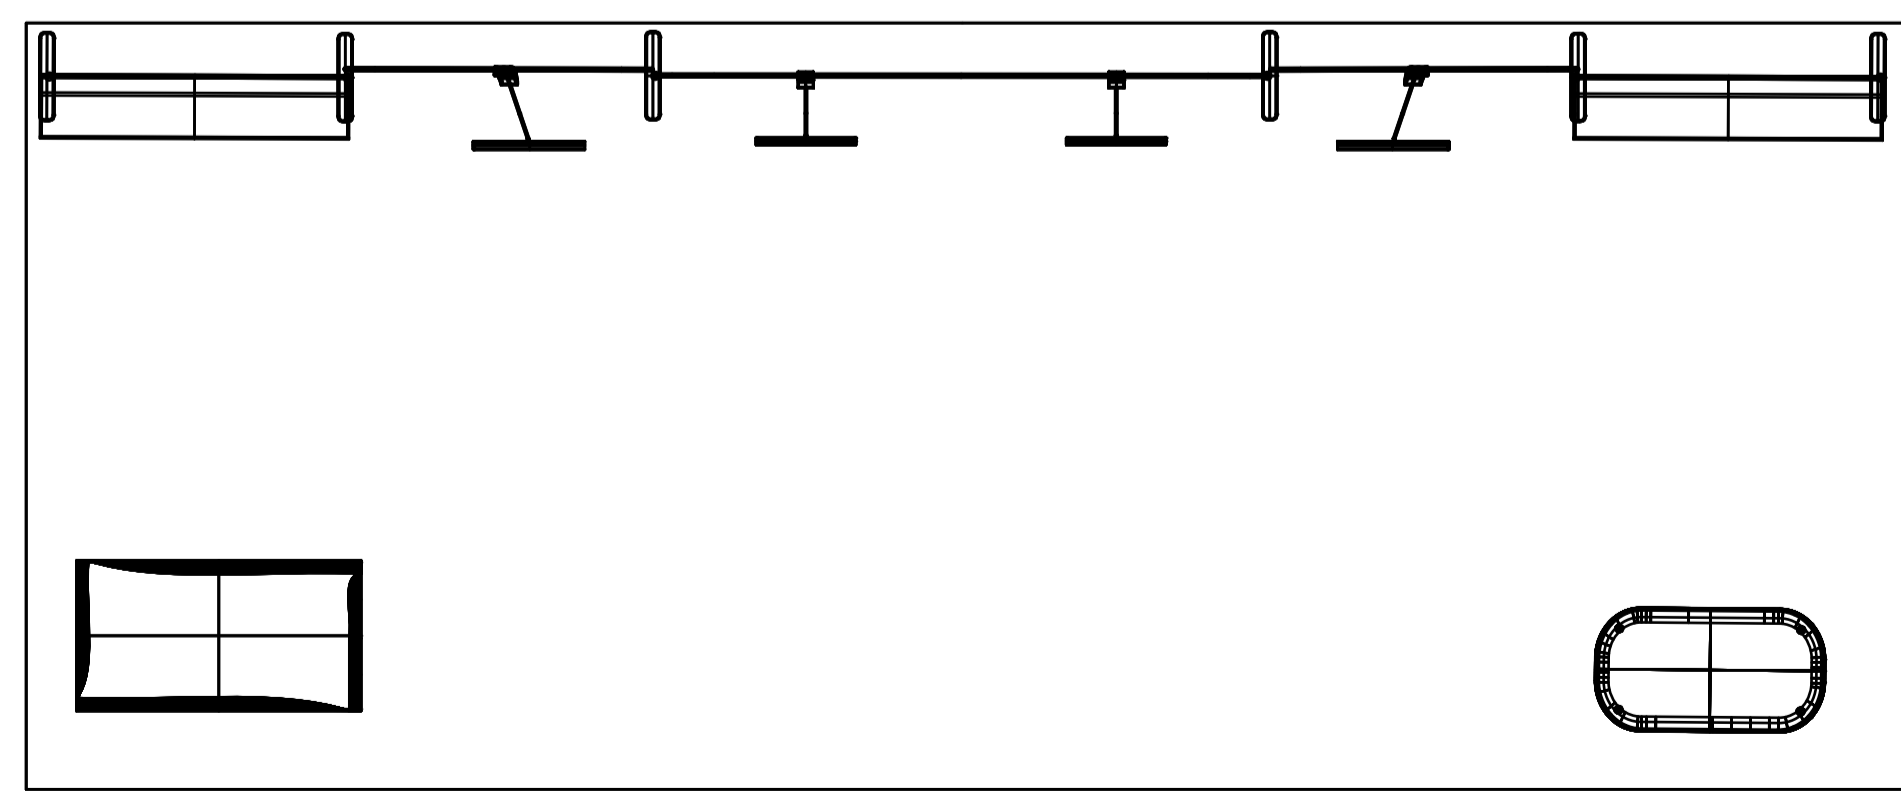

Backdrop Stand (in):
78.7(W) x 89.7(H)

Backdrop Stand (in):
39.3(W) x 89.7/99.3(H)

Backdrop Stand (in):
39.3(W) x 99.3(H)

Display Counter (in):
31.4(L) x 20.8(W) x 39.7(H)

Counter (in):
37.4(L) x 19.6(W) x 37.4(H)

TOP

FRONT

SIDE