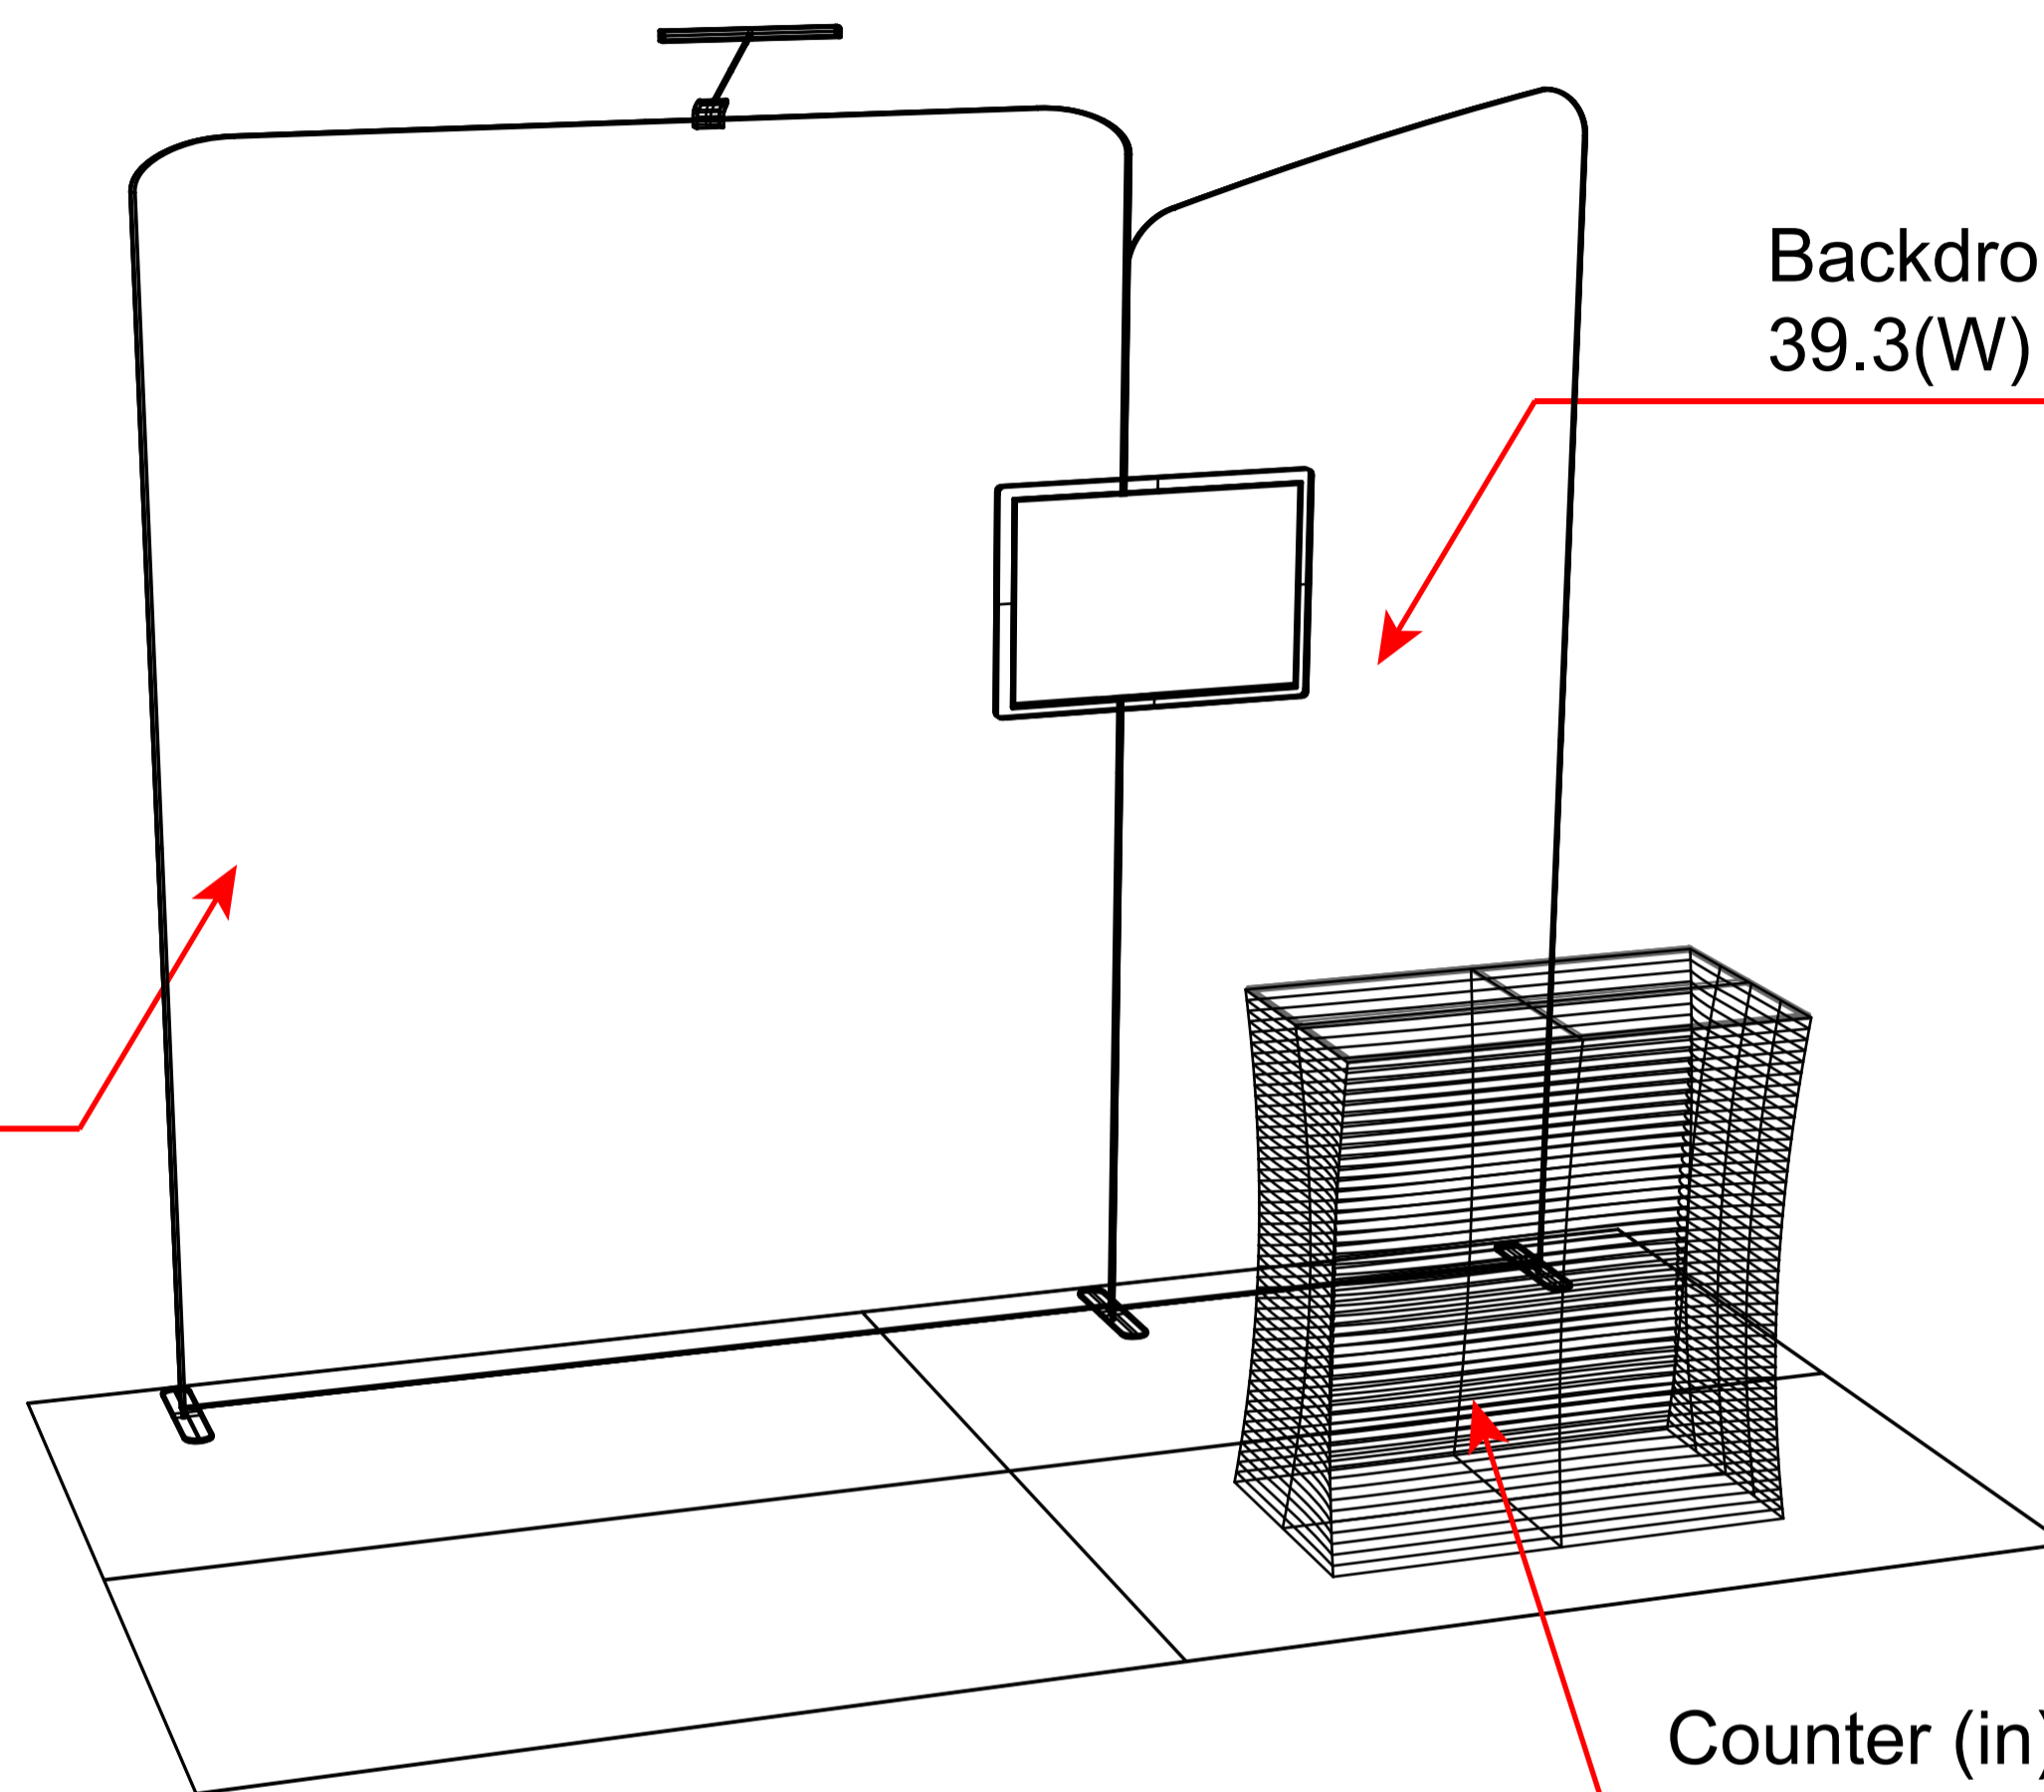

Backdrop Stand (in):
78.7(W) x 99.3(H)

Backdrop Stand (in):
39.3(W) x 89.7/99.3(H)

Counter (in):
37.4(L) x 19.6(W) x 37.4(H)

TOP

FRONT

SIDE