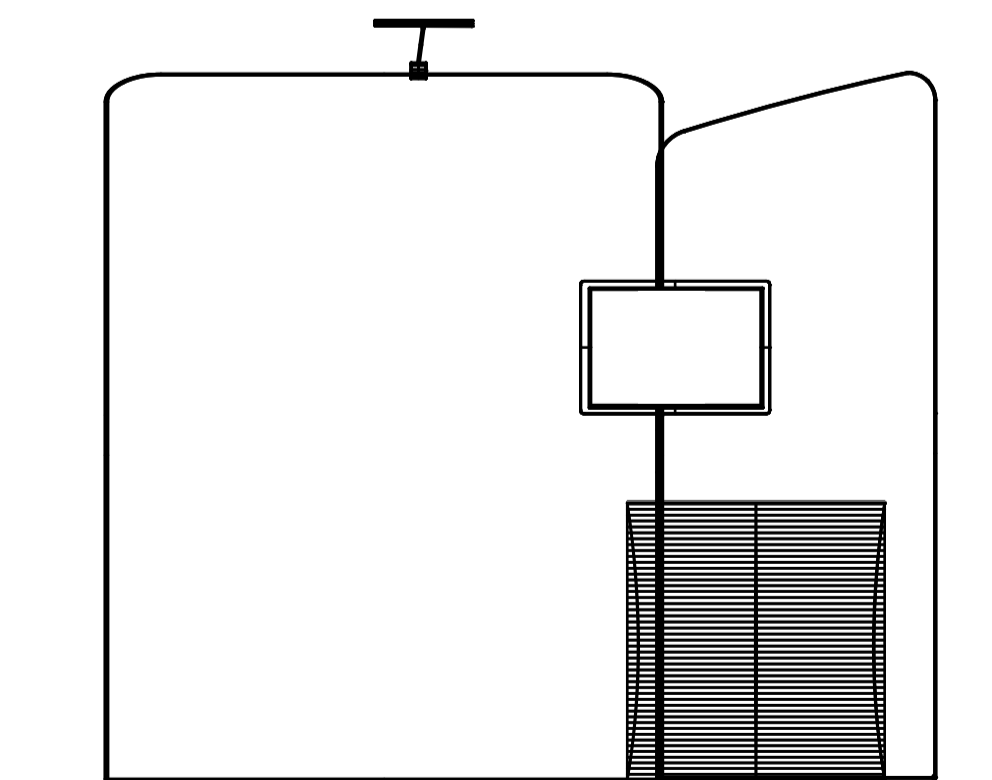

Backdrop Stand (in):
78.7(W) x 99.3(H)

Backdrop Stand (in):
39.3(W) x 89.7/99.3(H)

Counter (in):
37.4(L) x 19.6(W) x 37.4(H)

TOP

FRONT

SIDE