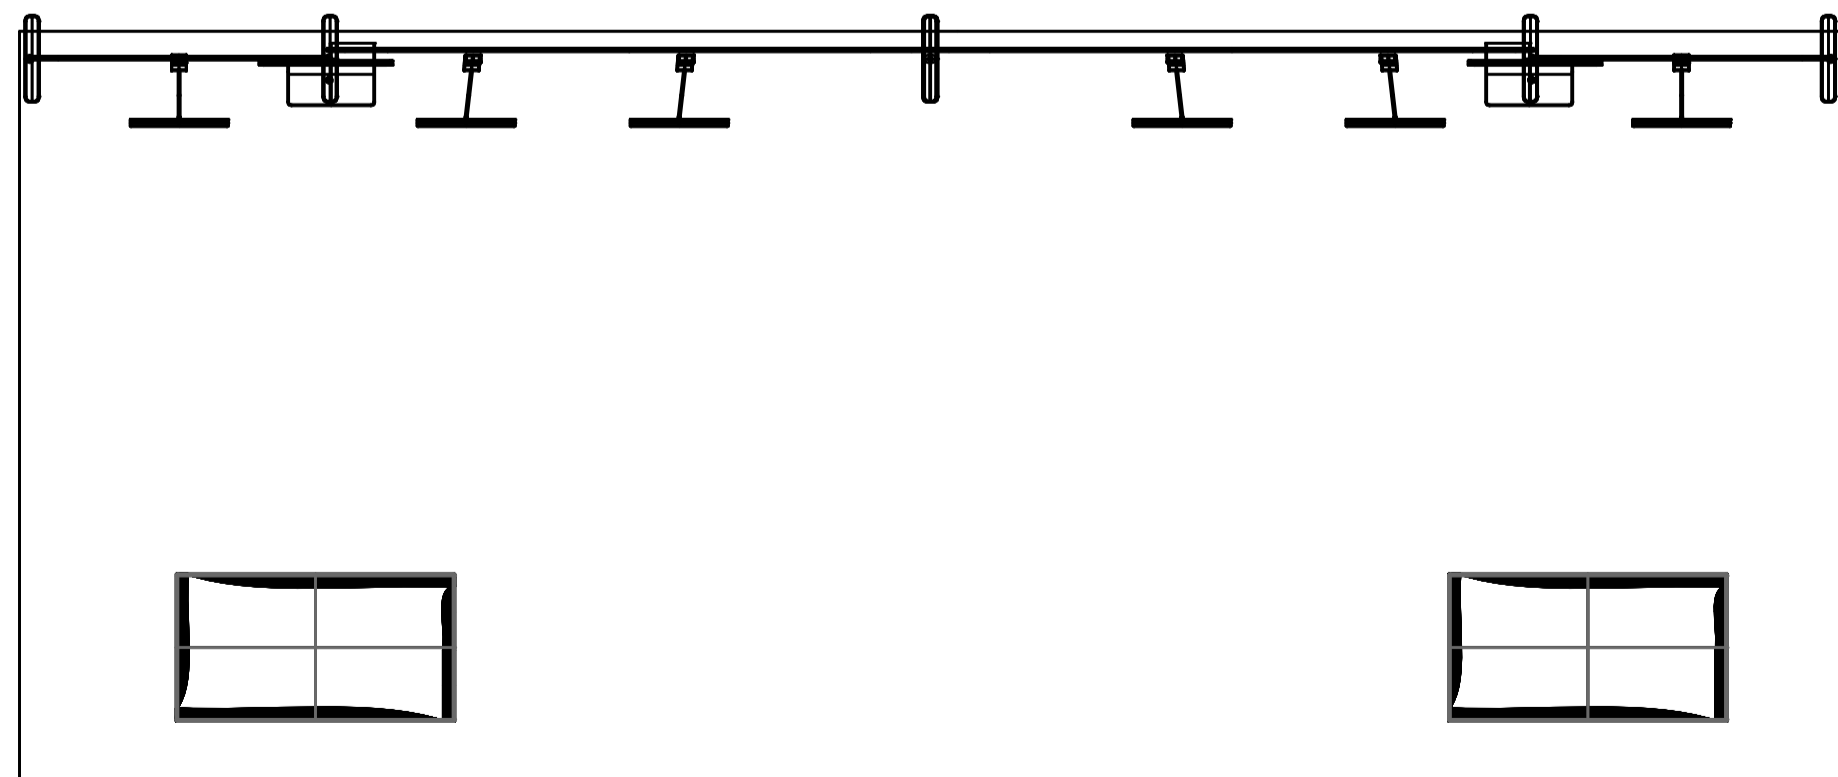

Backdrop Stand (in):  
78.7(W) x 89.7/99.3(H)

Backdrop Stand (in):  
39.3(W) x 99.3(H)

Counter (in):  
37.4(L) x 19.6(W) x 37.4(H)

TOP

FRONT

SIDE