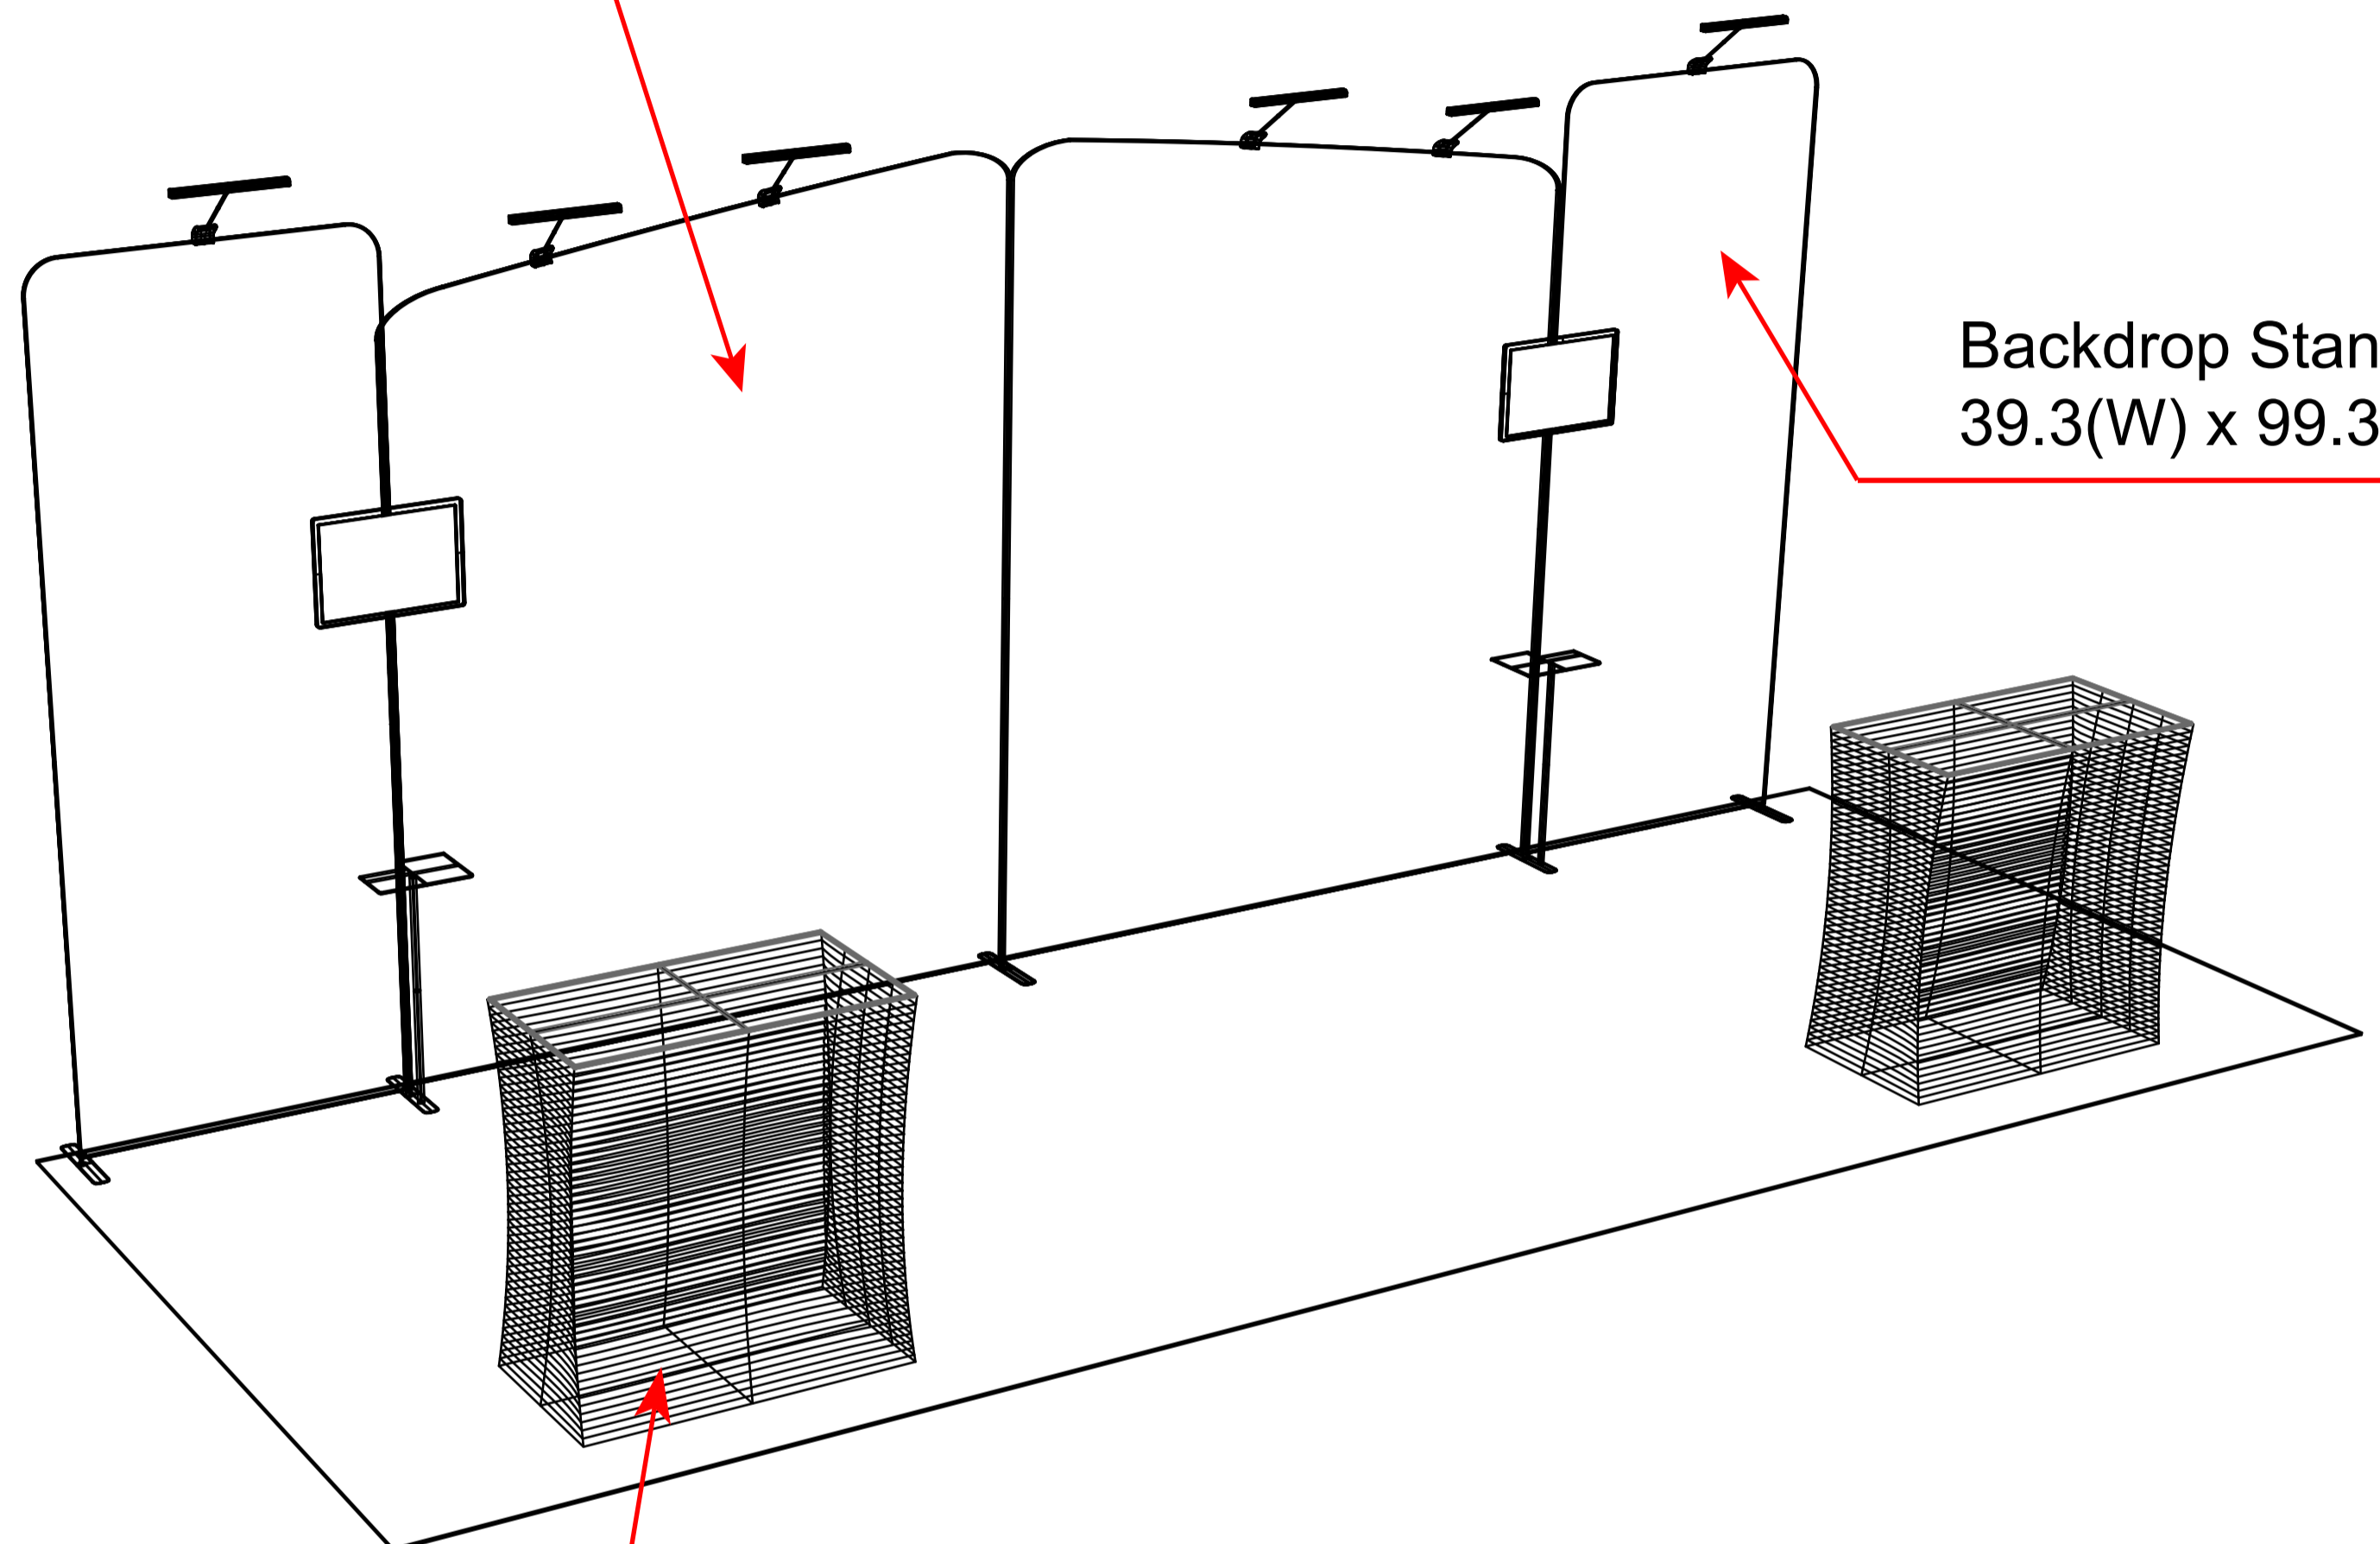

Backdrop Stand (in):  
78.7(W) x 89.7/99.3(H)

Backdrop Stand (in):  
39.3(W) x 99.3(H)

Counter (in):  
37.4(L) x 19.6(W) x 37.4(H)

TOP

FRONT

SIDE