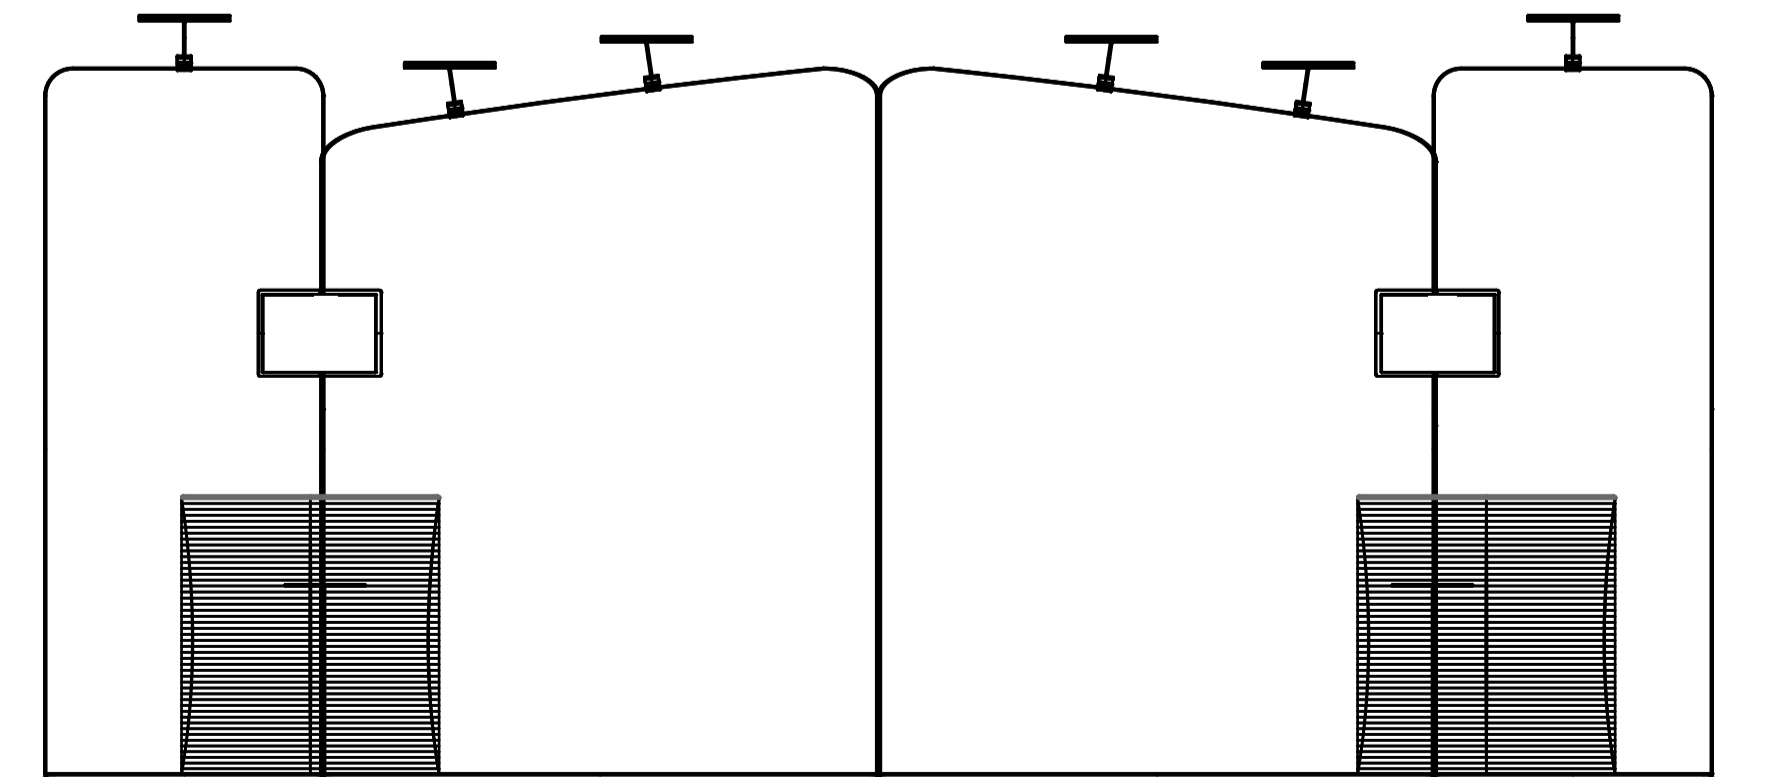

Backdrop Stand (in):  
78.7(W) x 89.7/99.3(H)

Backdrop Stand (in):  
39.3(W) x 99.3(H)

Counter (in):  
37.4(L) x 19.6(W) x 37.4(H)

TOP

FRONT

SIDE