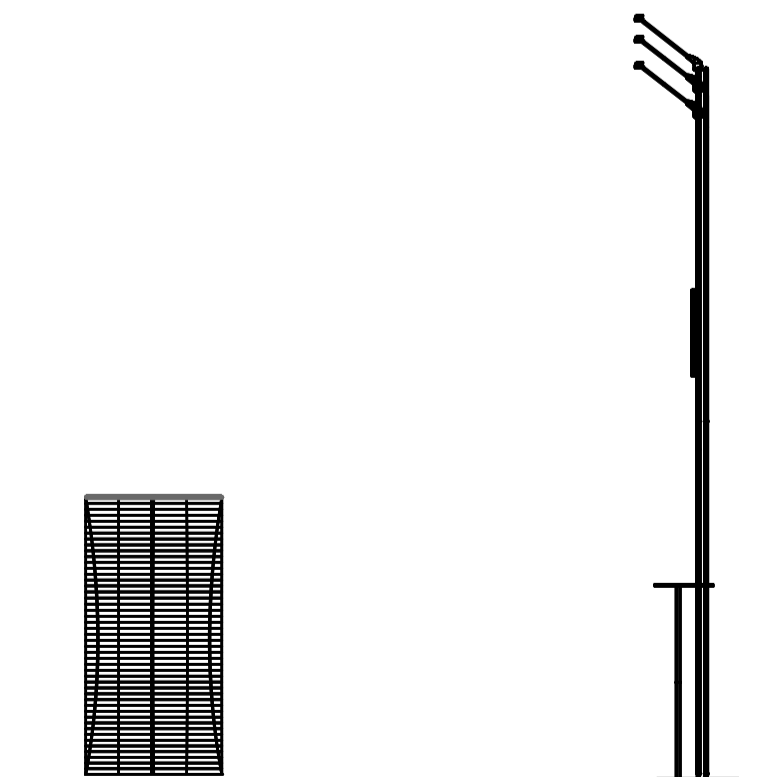

Backdrop Stand (in):  
78.7(W) x 89.7/99.3(H)

Backdrop Stand (in):  
39.3(W) x 99.3(H)

Counter (in):  
37.4(L) x 19.6(W) x 37.4(H)

TOP

FRONT

SIDE