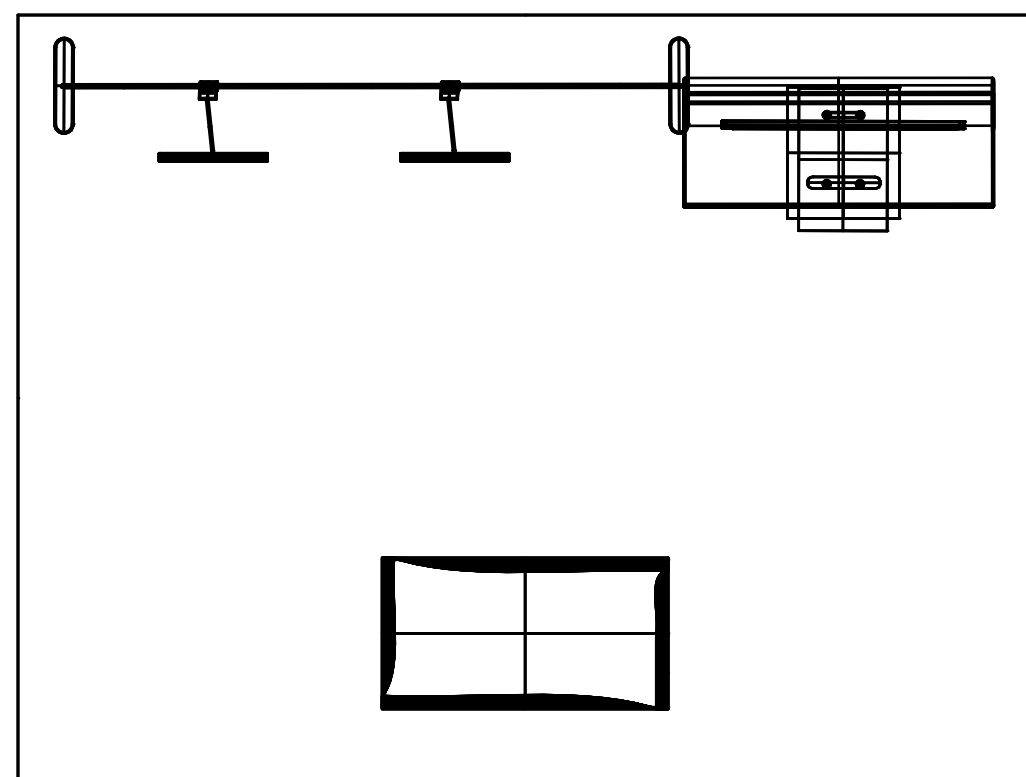

Backdrop Stand (in):  
78.7(W) x 89.7/99.3(H)

Backdrop Stand (in):  
39.3(W) x 99.3(H)

Counter (in):  
37.4(L) x 19.6(W) x 37.4(H)

TOP

FRONT

SIDE