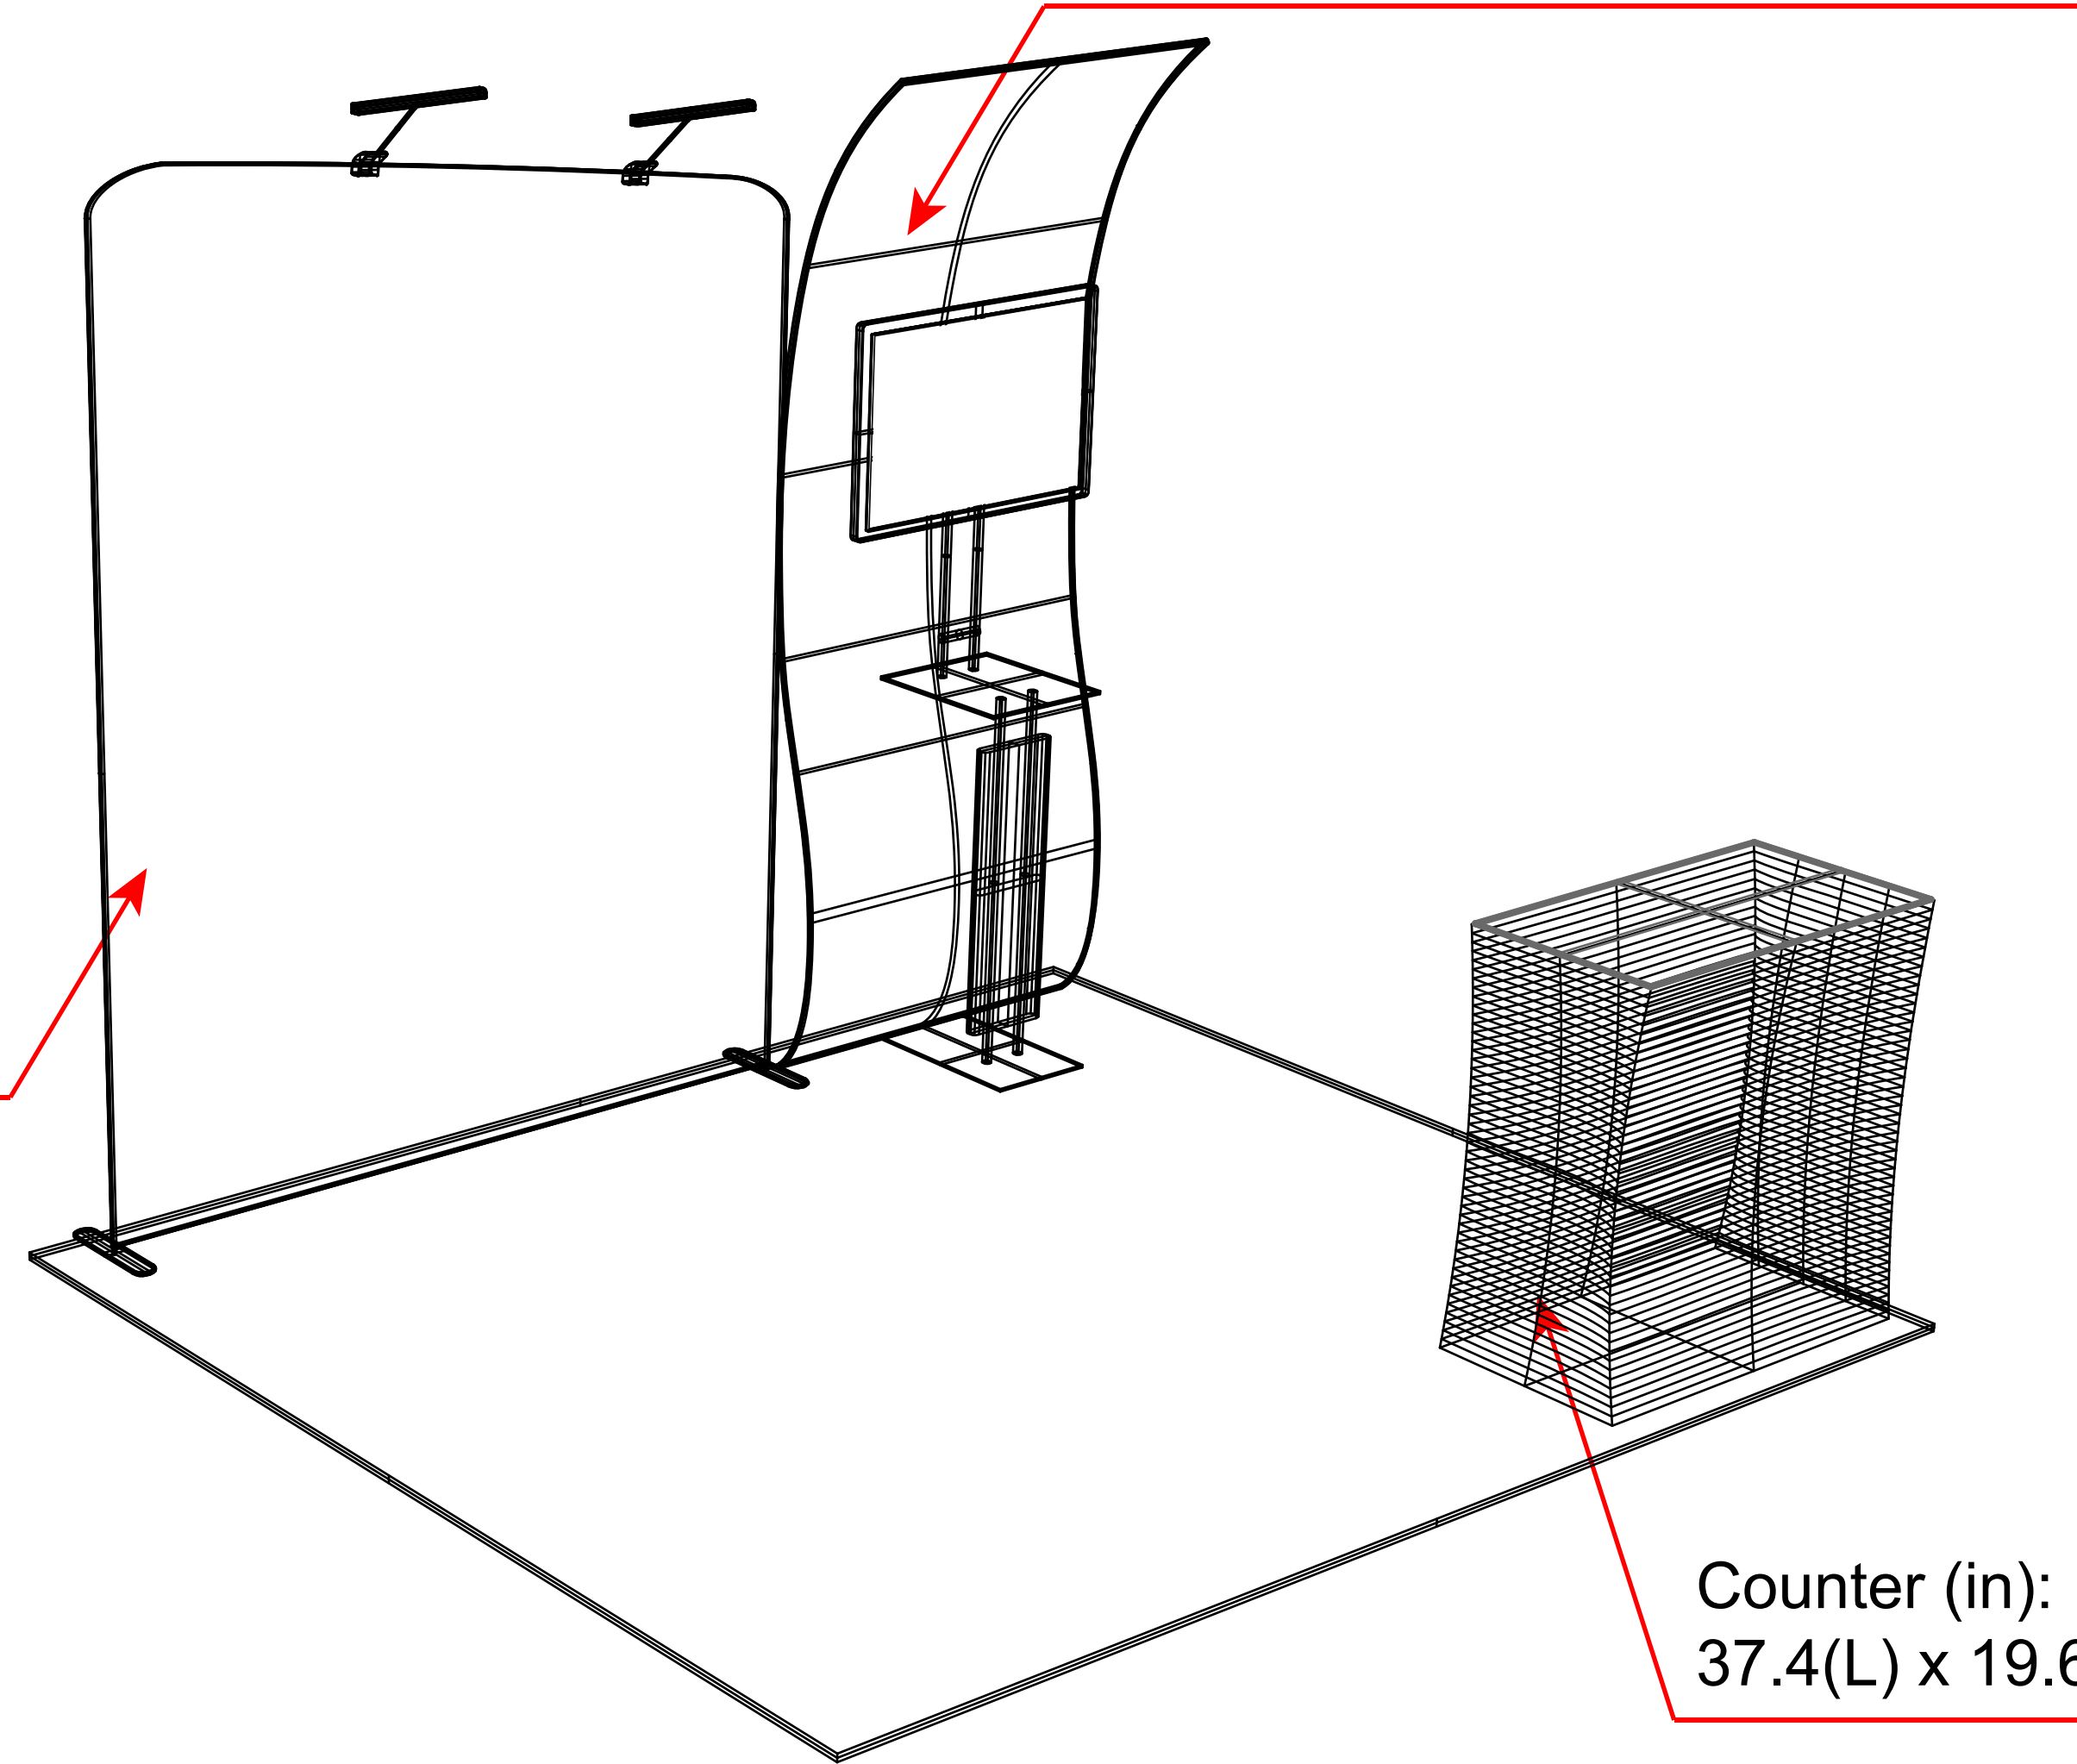

Backdrop Stand (in):  
78.7(W) x 89.7/99.3(H)

Backdrop Stand (in):  
39.3(W) x 99.3(H)

Counter (in):  
37.4(L) x 19.6(W) x 37.4(H)

TOP

FRONT

SIDE