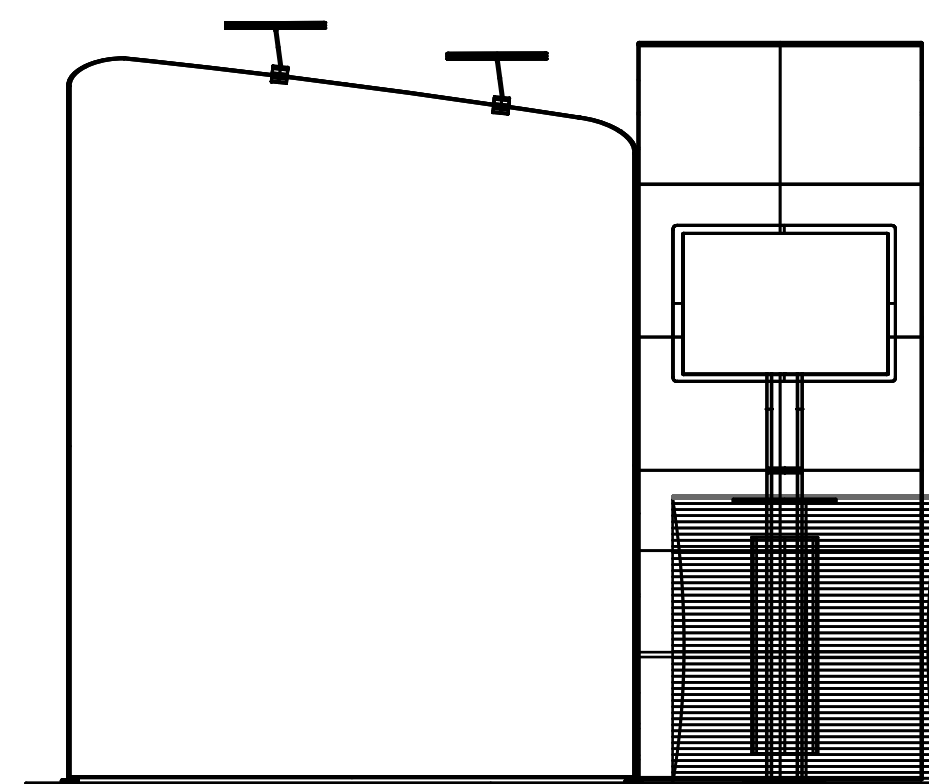

Backdrop Stand (in):  
78.7(W) x 89.7/99.3(H)

Backdrop Stand (in):  
39.3(W) x 99.3(H)

Counter (in):  
37.4(L) x 19.6(W) x 37.4(H)

TOP

FRONT

SIDE