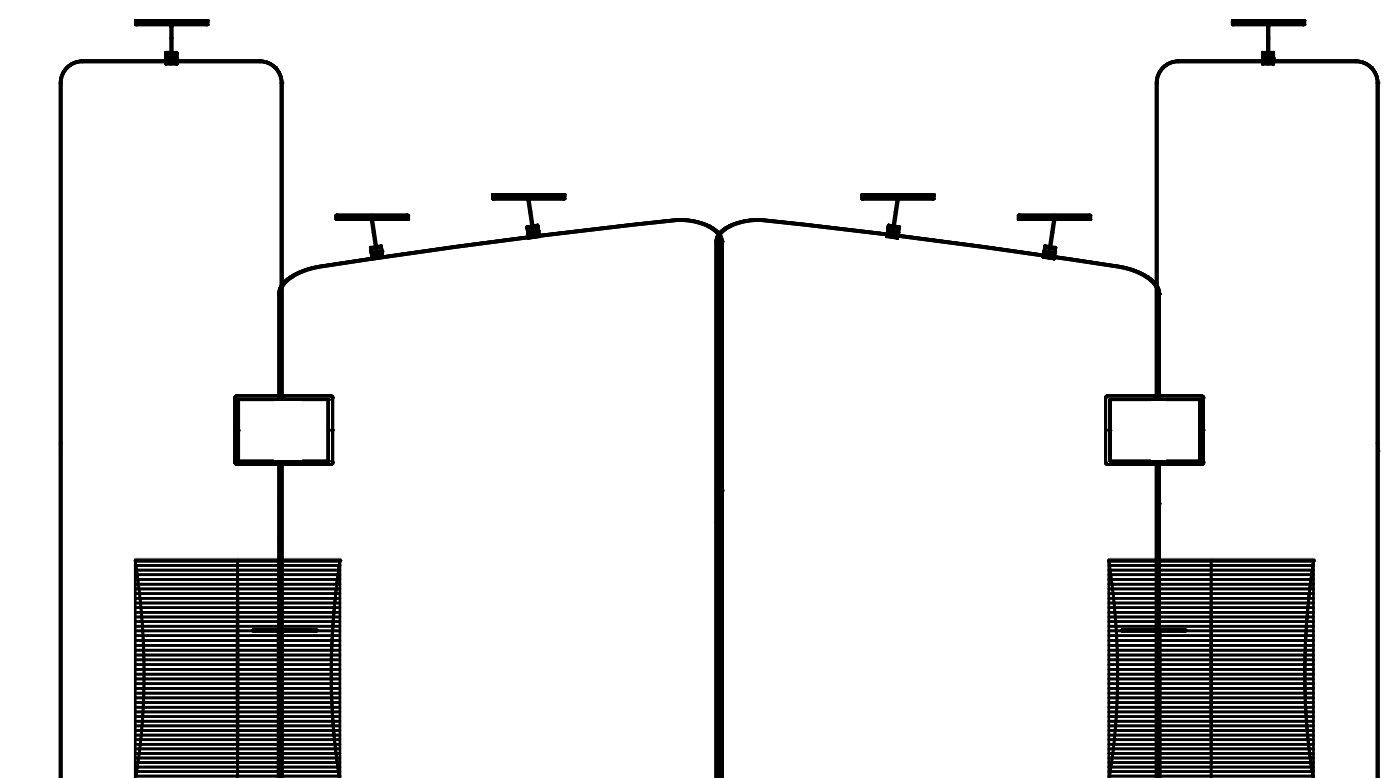

Backdrop Stand (in):  
78.7(W) x 89.7/99.3(H)

Backdrop Stand (in):  
39.3(W) x 127.7(H)

Counter (in):  
37.4(L) x 19.6(W) x 37.4(H)

TOP

FRONT

SIDE