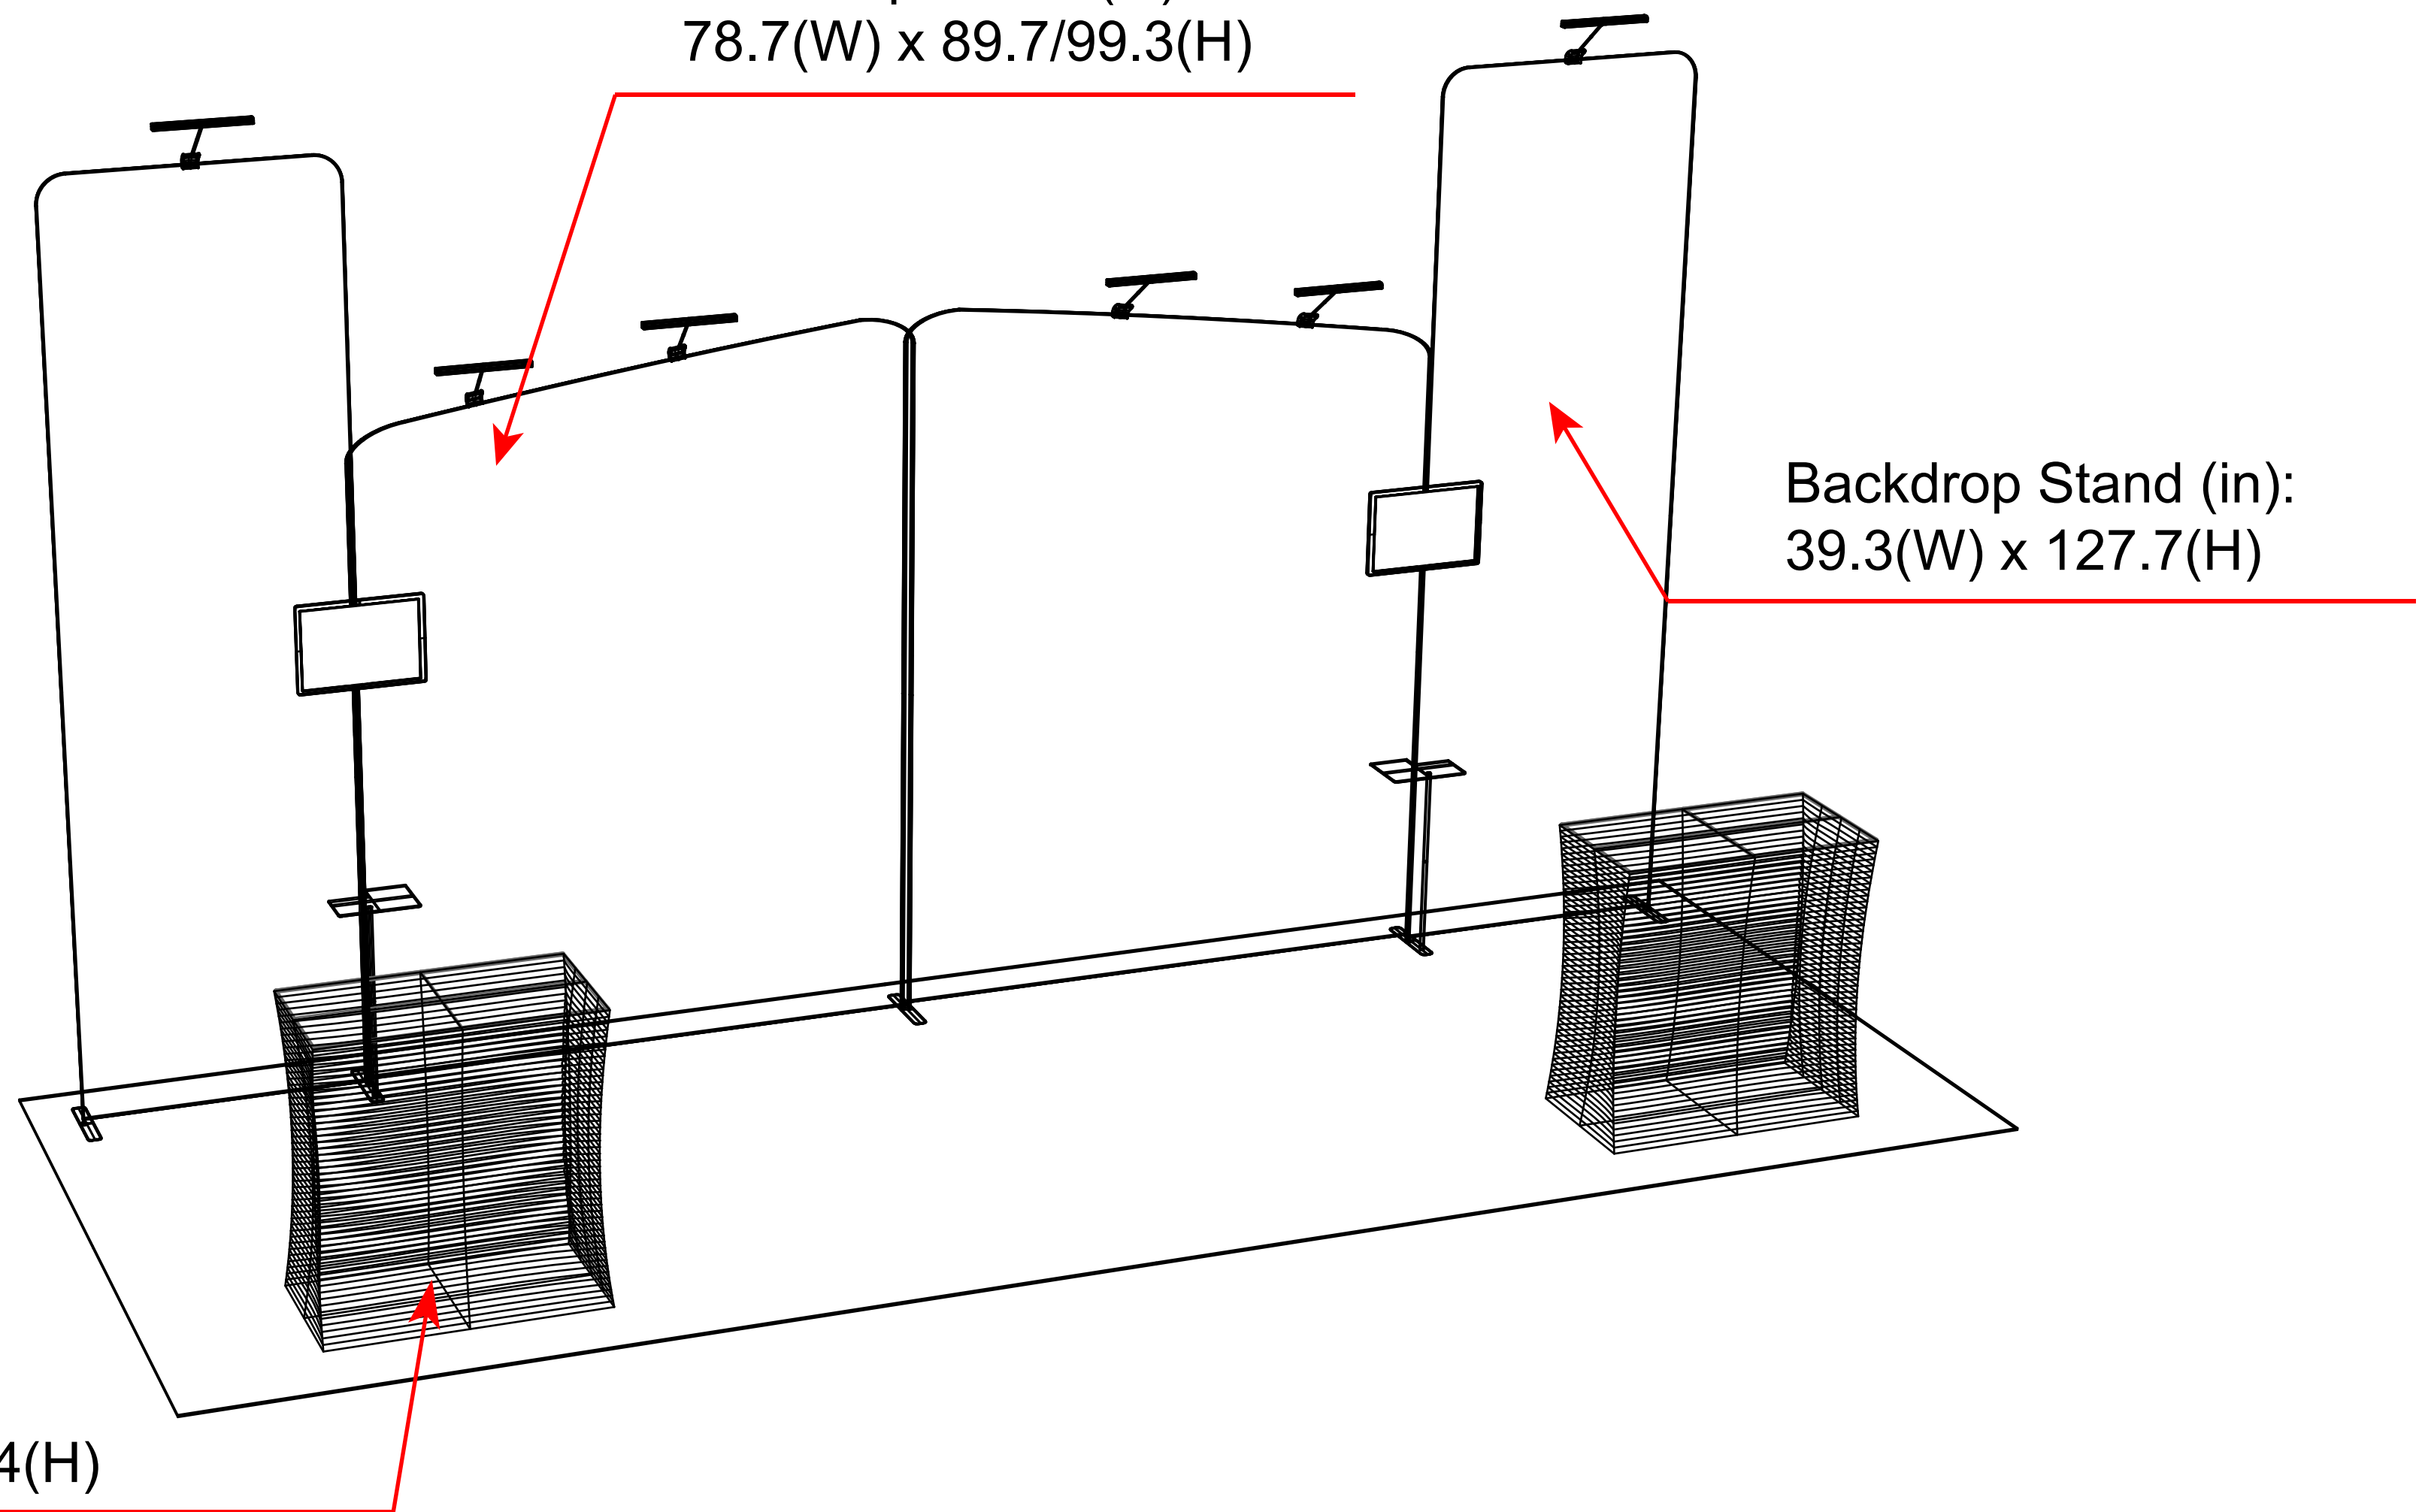

Backdrop Stand (in):  
78.7(W) x 89.7/99.3(H)

Backdrop Stand (in):  
39.3(W) x 127.7(H)

Counter (in):  
37.4(L) x 19.6(W) x 37.4(H)

TOP

FRONT

SIDE