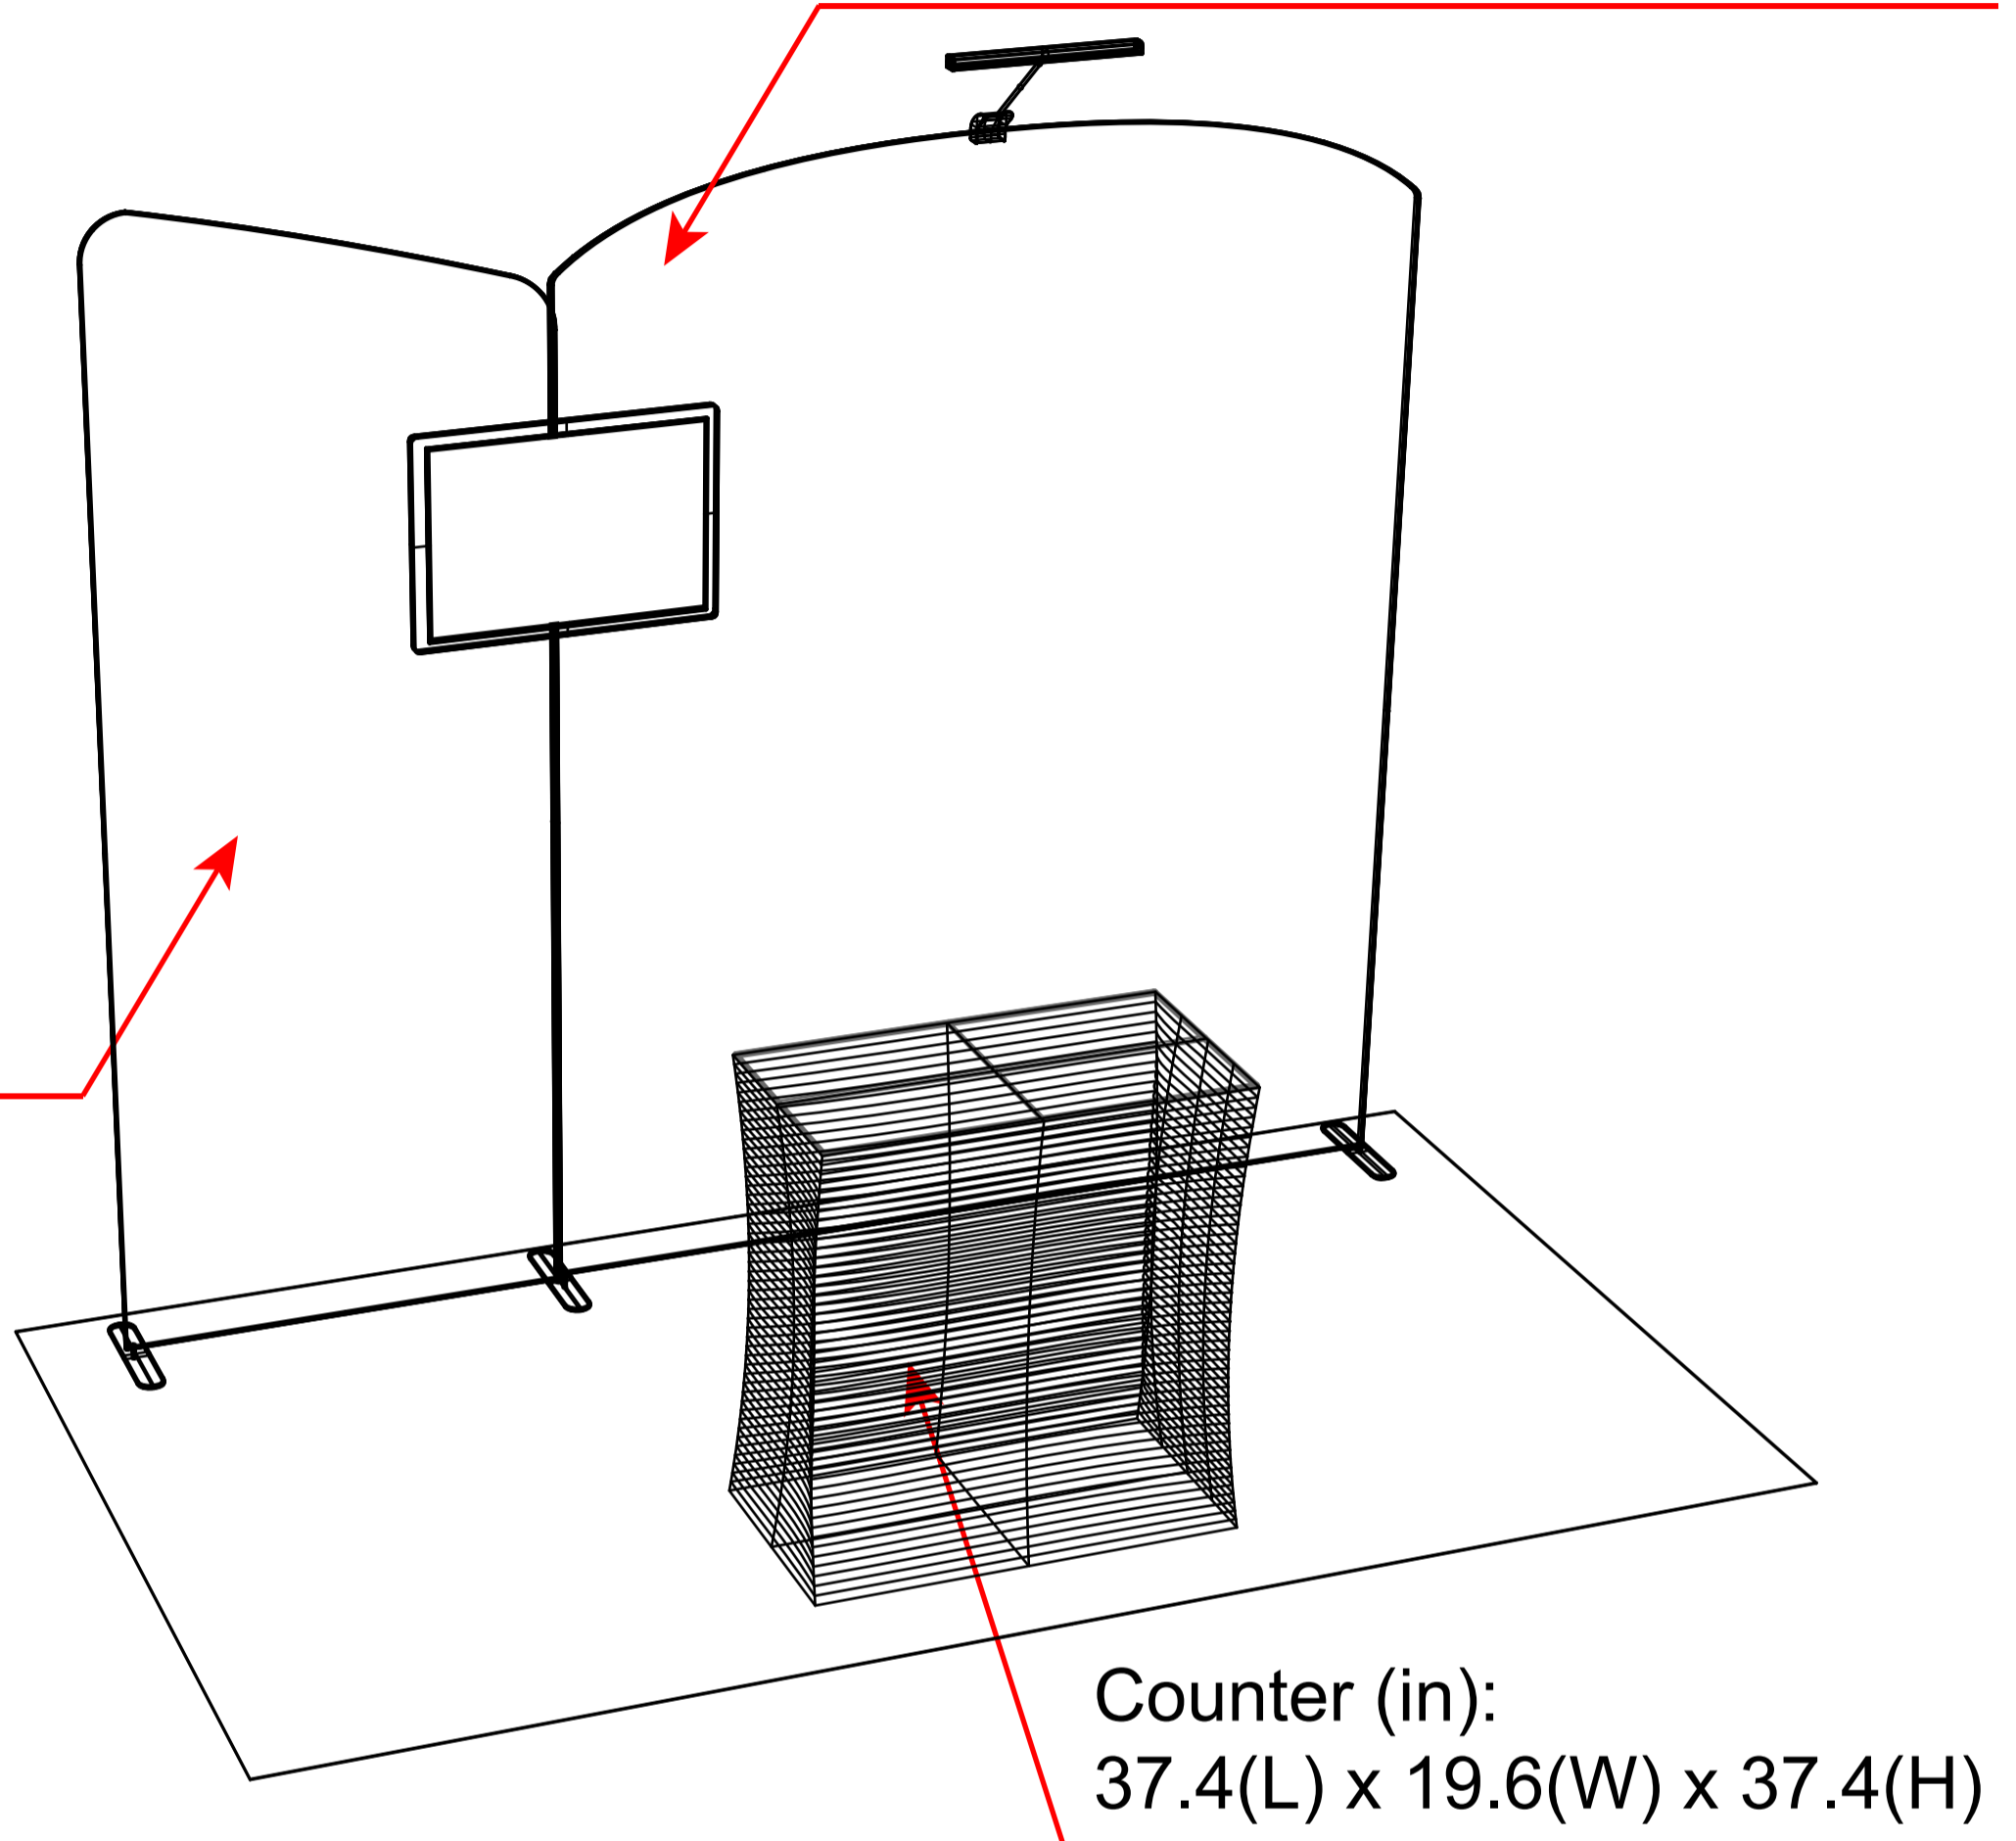

Backdrop Stand (in):
78.7(W) x 89.7/99.3(H)

Backdrop Stand (in):
39.3(W) x 89.7/99.3(H)

Counter (in):
37.4(L) x 19.6(W) x 37.4(H)

TOP

FRONT

SIDE