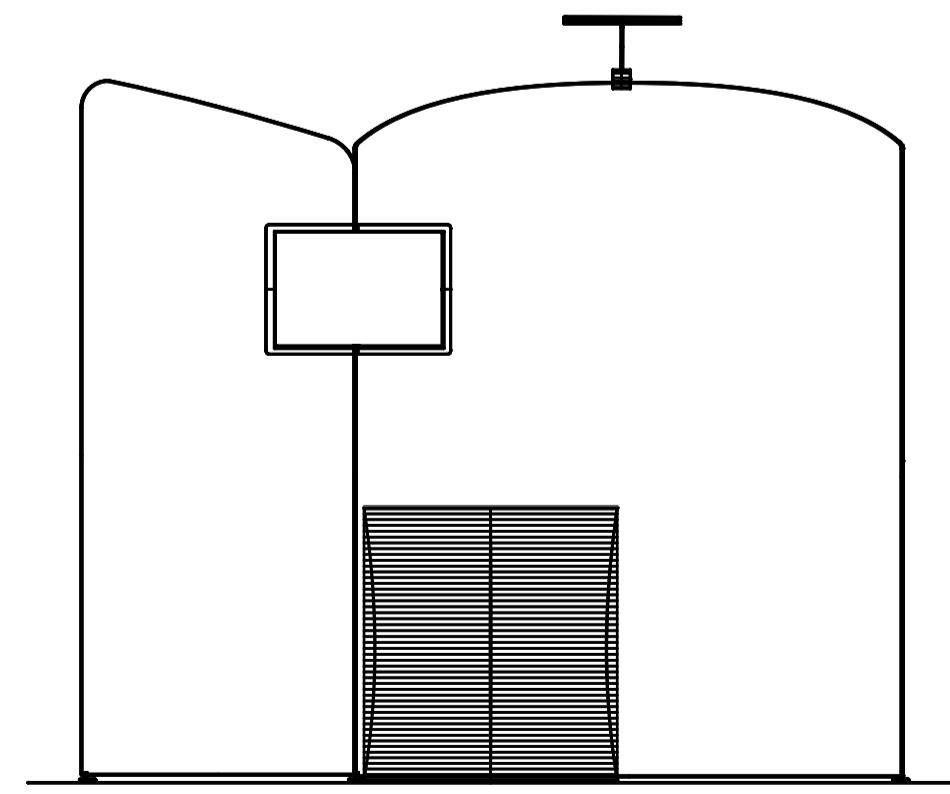

Backdrop Stand (in):
78.7(W) x 89.7/99.3(H)

Backdrop Stand (in):
39.3(W) x 89.7/99.3(H)

Counter (in):
37.4(L) x 19.6(W) x 37.4(H)

TOP

FRONT

SIDE