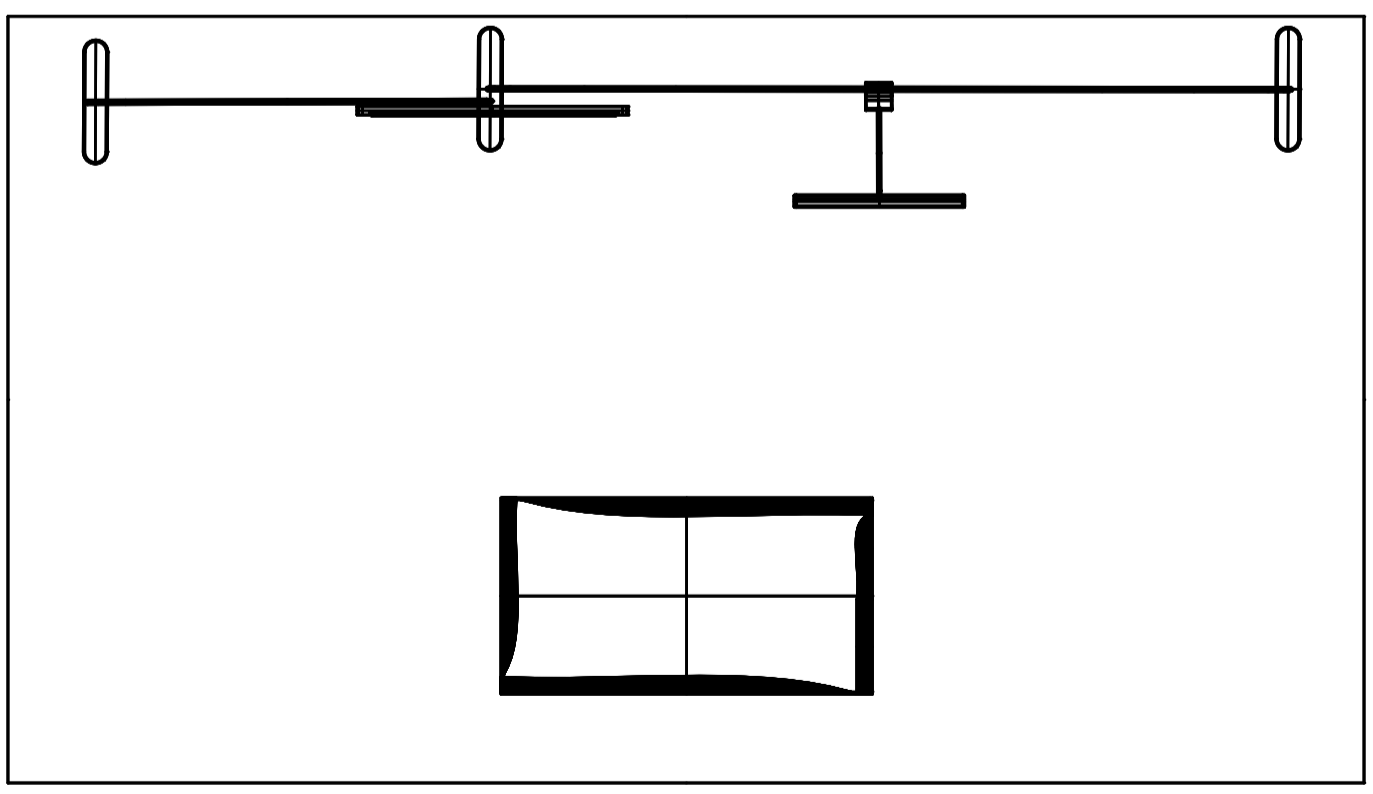

Backdrop Stand (in):
78.7(W) x 89.7/99.3(H)

Backdrop Stand (in):
39.3(W) x 89.7/99.3(H)

Counter (in):
37.4(L) x 19.6(W) x 37.4(H)

TOP

FRONT

SIDE