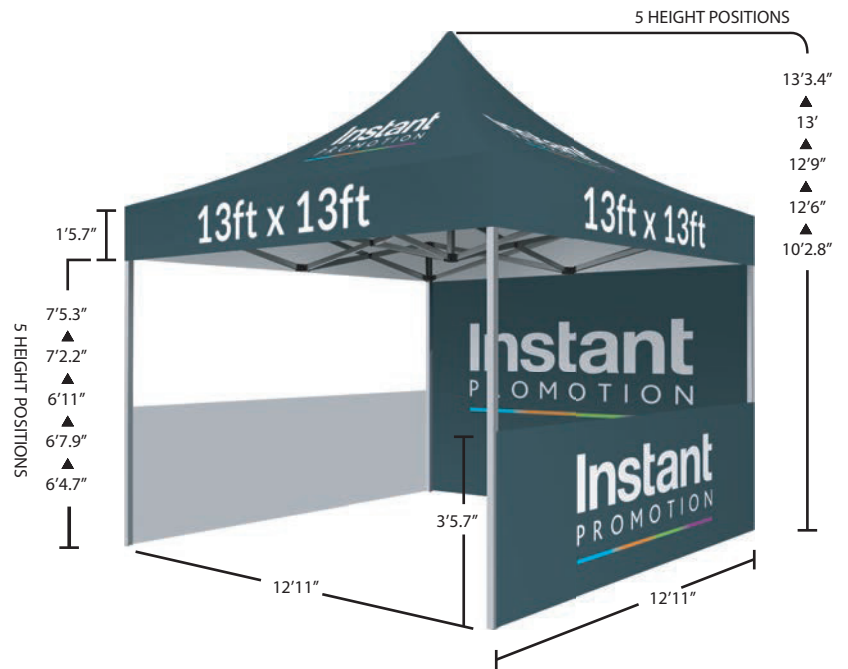

## 5ft x 5ft

Frame Options: Trader Series

## 6.5ft x 6.5ft

Frame Options: Trader Series

## 6.5ft x 10ft

Frame Options: Pro Expo

## 10ft x 15ft

Frame Options: Pro Expo & Trader Series

**13ft x 13ft**

Frame Options: Pro Expo

**13ft x 26ft**

Frame Options: Pro Expo

Frame Weights				
SIZE	Pro Expo	Trader Series	Pro Expo Compact	Trader Series Compact
5X5		25.5 lbs		
6.5X6.5		29 lbs		
6.5X10	59.5 lbs			
8X8	49 lbs	32 lbs		
10X10	56.5 lbs	37 lbs	58 LBS	41.5 LBS
10X15	72 lbs	48 lbs		
10X20	98.5 lbs	68 lbs		
13X13	72 lbs			
13X20	108 lbs			
13X26	143 lbs			