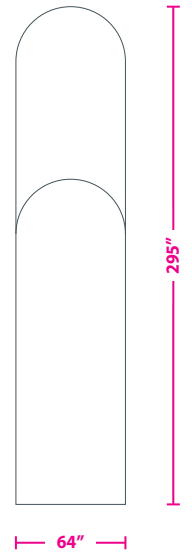

# 50ft Standard Arch

Template Area \_\_\_\_\_

Keep all important graphics inside the safe visible areas  
All text & strokes must be outlined  
Any pixel-based artwork must be a minimum of 100dpi

## Tethered