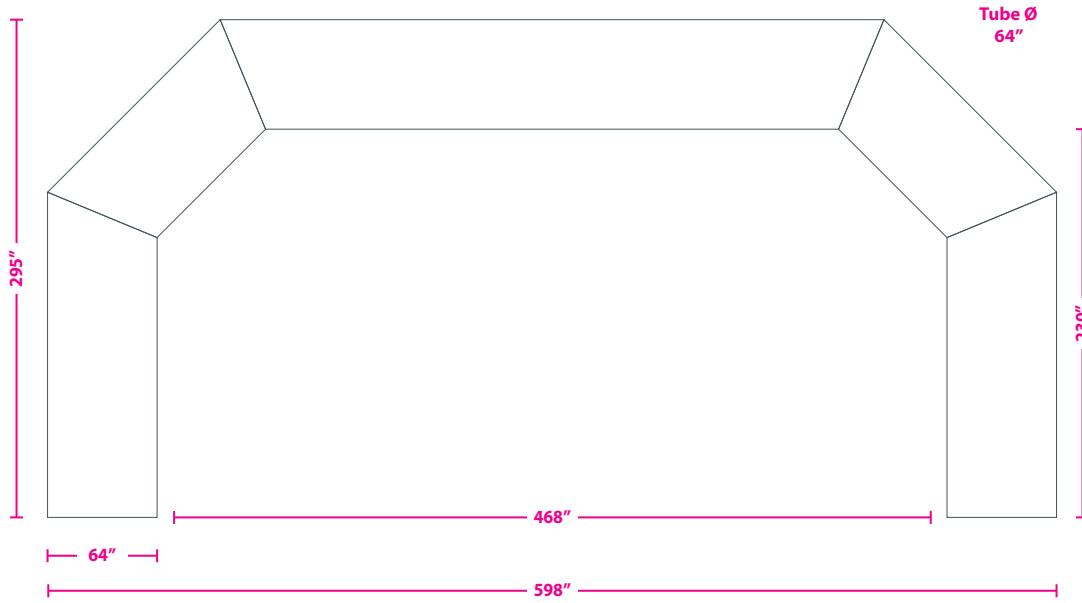

50ft Standard Arch

Template Area _____

Keep all important graphics inside the safe visible areas
All text & strokes must be outlined
Any pixel-based artwork must be a minimum of 100dpi

Tethered