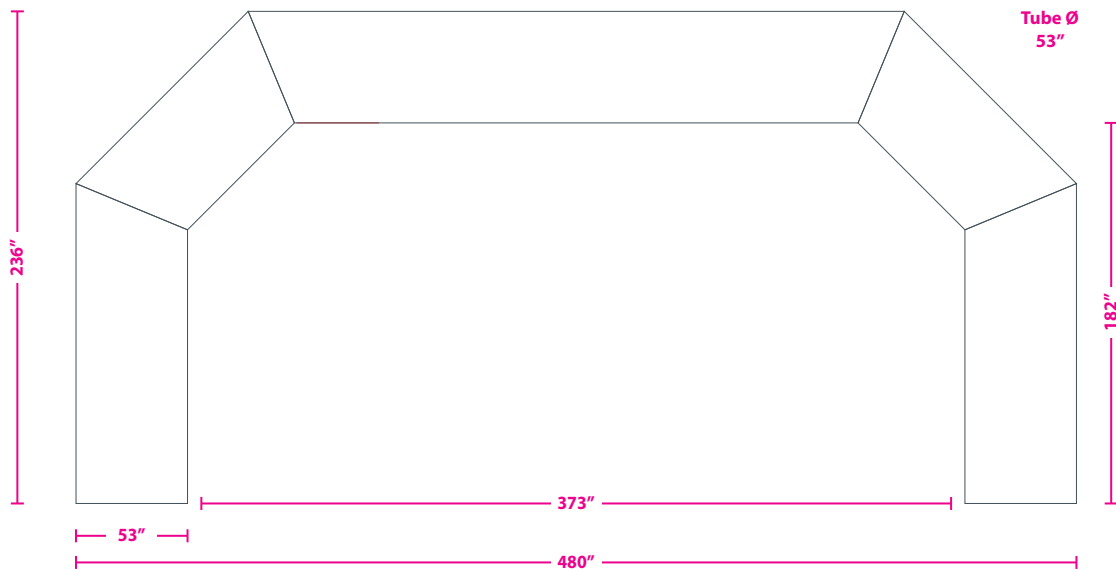

40ft Standard Arch

Template Area _____

Keep all important graphics inside the safe visible areas
All text & strokes must be outlined
Any pixel-based artwork must be a minimum of 100dpi

Tethered

Freestanding