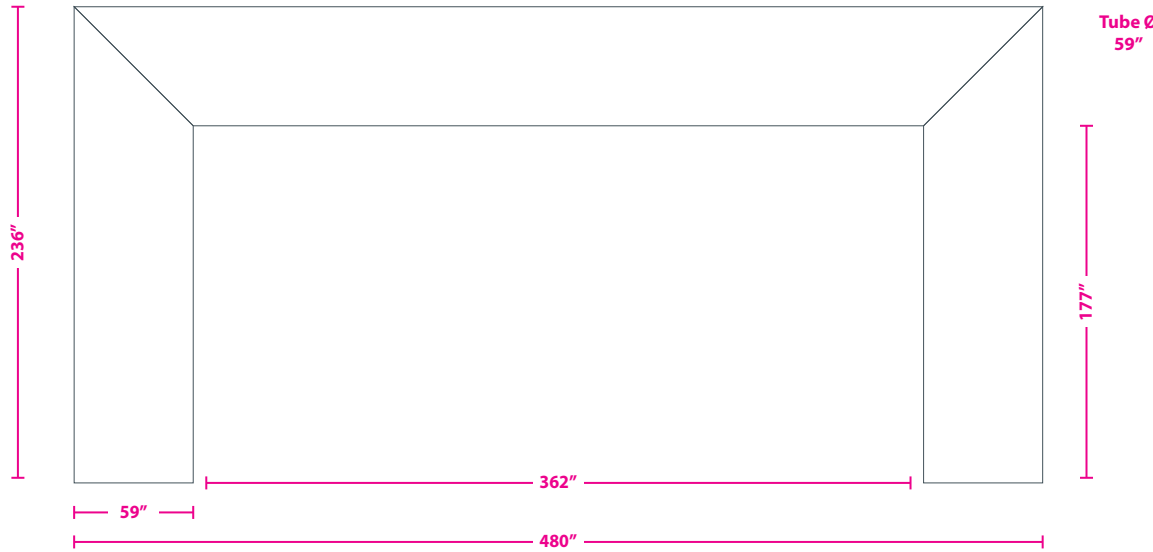

40ft Rectangle Arch

Template Area _____

Keep all important graphics inside the safe visible areas
All text & strokes must be outlined
Any pixel-based artwork must be a minimum of 100dpi

Tethered

Freestanding