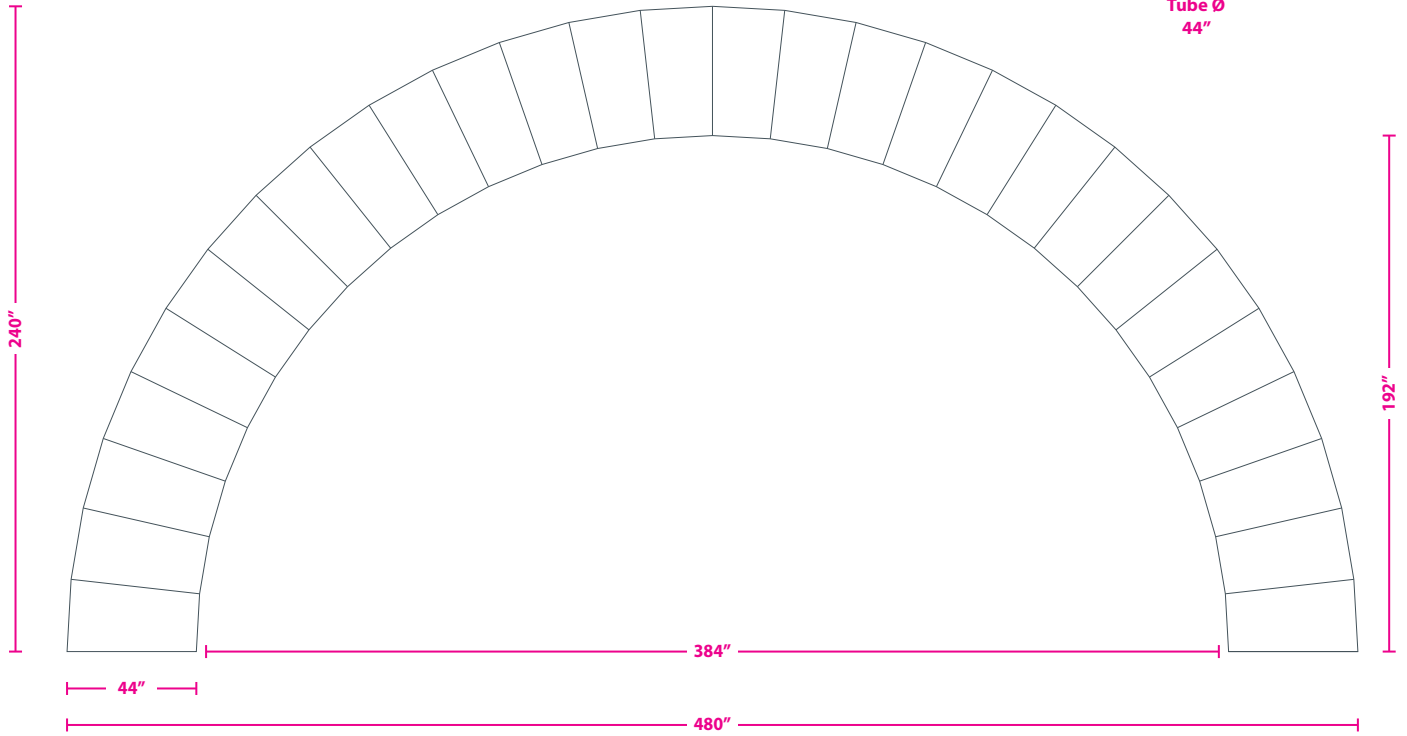

40ft Curved Arch

Template Area _____

Keep all important graphics inside the safe visible areas
All text & strokes must be outlined
Any pixel-based artwork must be a minimum of 100dpi

Tethered

Tube Ø
44"

Freestanding

Tube Ø
44"