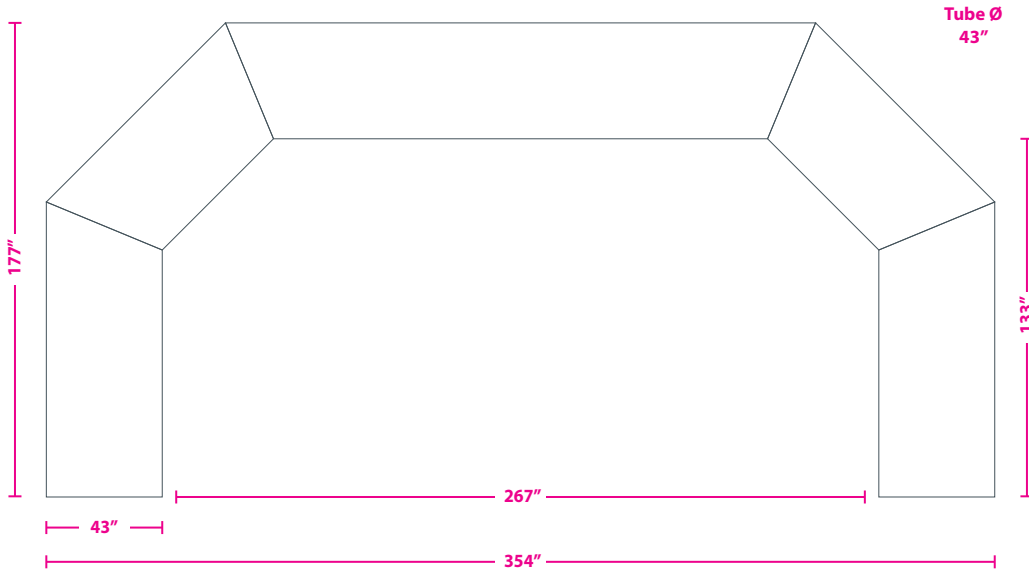

30ft Standard Arch

Template Area _____

Keep all important graphics inside the safe visible areas
All text & strokes must be outlined
Any pixel-based artwork must be a minimum of 100dpi

Tethered

Freestanding