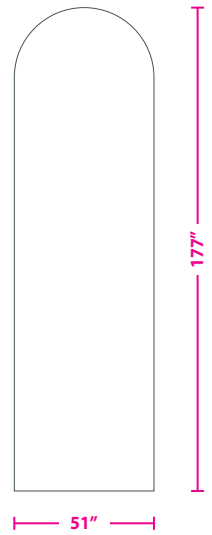

30ft Rectangle Arch

Template Area _____

Keep all important graphics inside the safe visible areas
All text & strokes must be outlined
Any pixel-based artwork must be a minimum of 100dpi

Tethered

Freestanding