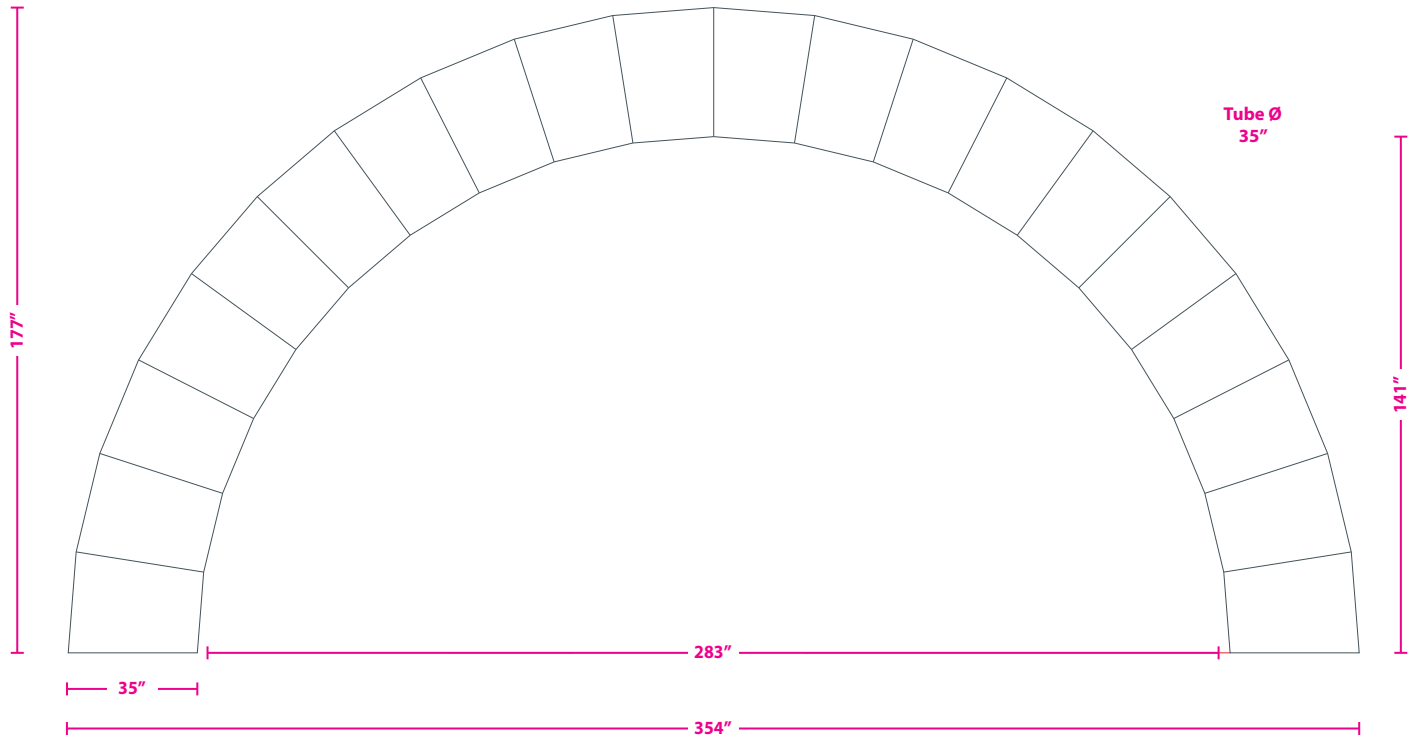

# 30ft Curved Arch

Template Area \_\_\_\_\_

Keep all important graphics inside the safe visible areas  
All text & strokes must be outlined  
Any pixel-based artwork must be a minimum of 100dpi

## Tethered

## Freestanding