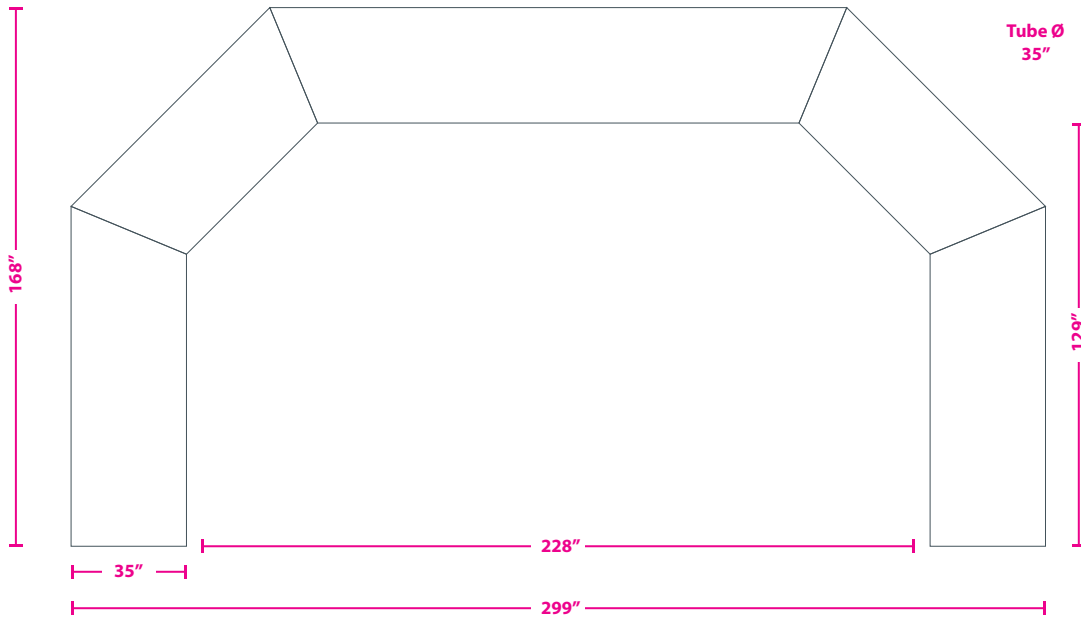

25ft Standard Arch

Template Area _____

Keep all important graphics inside the safe visible areas
All text & strokes must be outlined
Any pixel-based artwork must be a minimum of 100dpi

Tethered

Freestanding