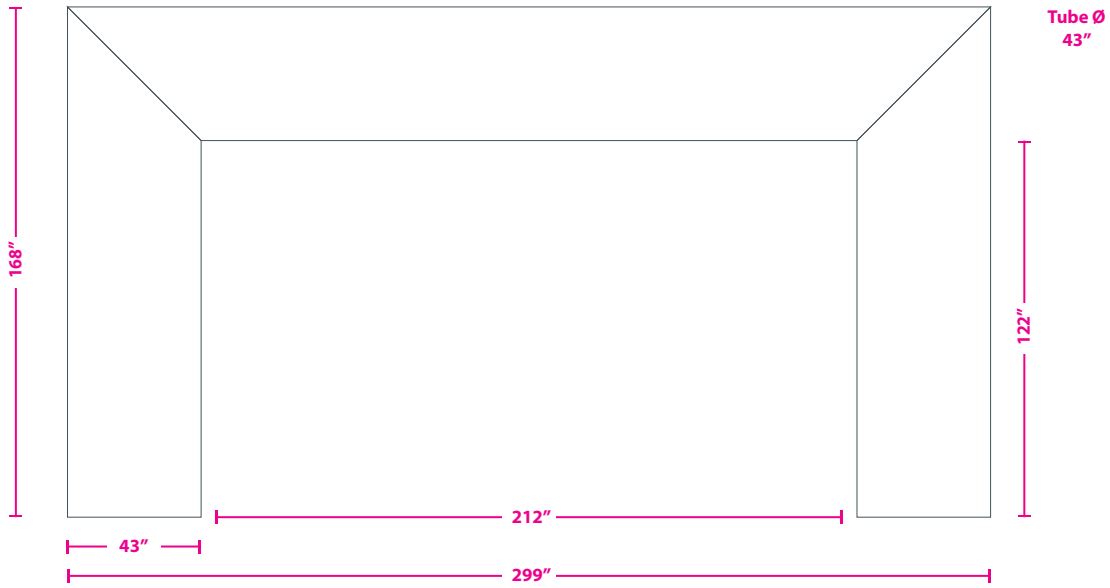

# 25ft Rectangle Arch

Template Area \_\_\_\_\_

Keep all important graphics inside the safe visible areas  
All text & strokes must be outlined  
Any pixel-based artwork must be a minimum of 100dpi

## Freestanding