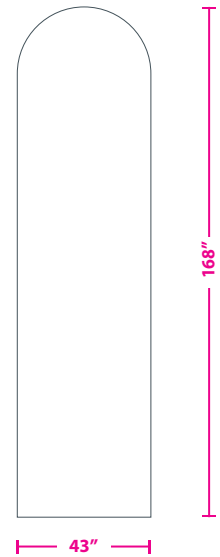

# 25ft Rectangle Arch

Template Area \_\_\_\_\_

Keep all important graphics inside the safe visible areas  
All text & strokes must be outlined  
Any pixel-based artwork must be a minimum of 100dpi

## Tethered