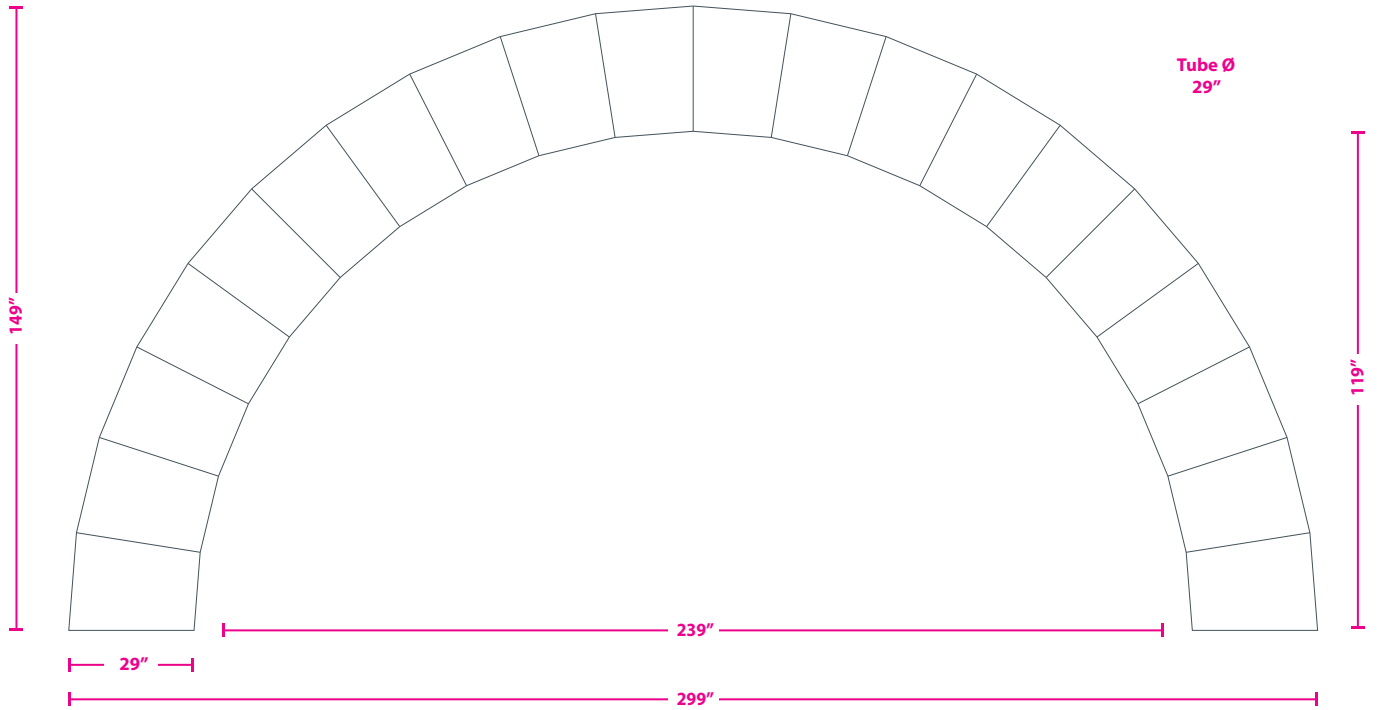

25ft Curved Arch

Template Area _____

Keep all important graphics inside the safe visible areas
All text & strokes must be outlined
Any pixel-based artwork must be a minimum of 100dpi

Tethered

Freestanding