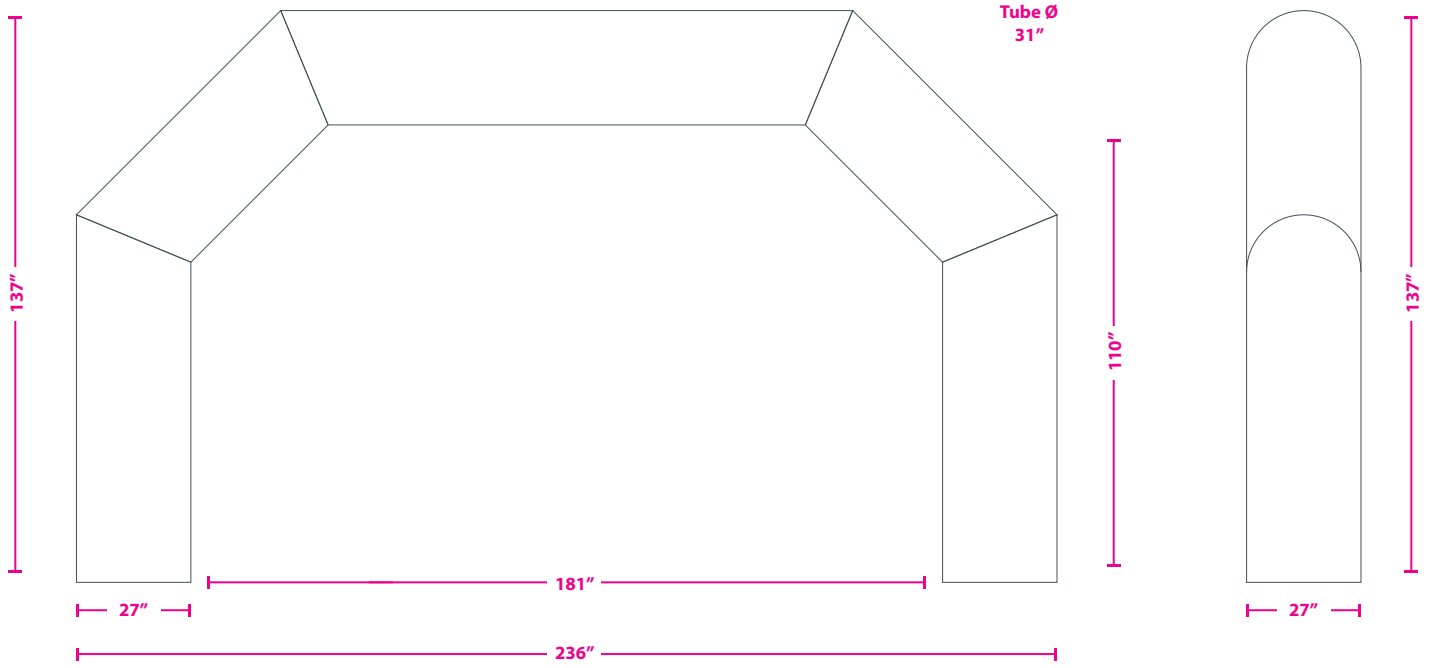

20ft Standard Arch

Template Area _____

Keep all important graphics inside the safe visible areas
All text & strokes must be outlined
Any pixel-based artwork must be a minimum of 100dpi

Tethered

Freestanding