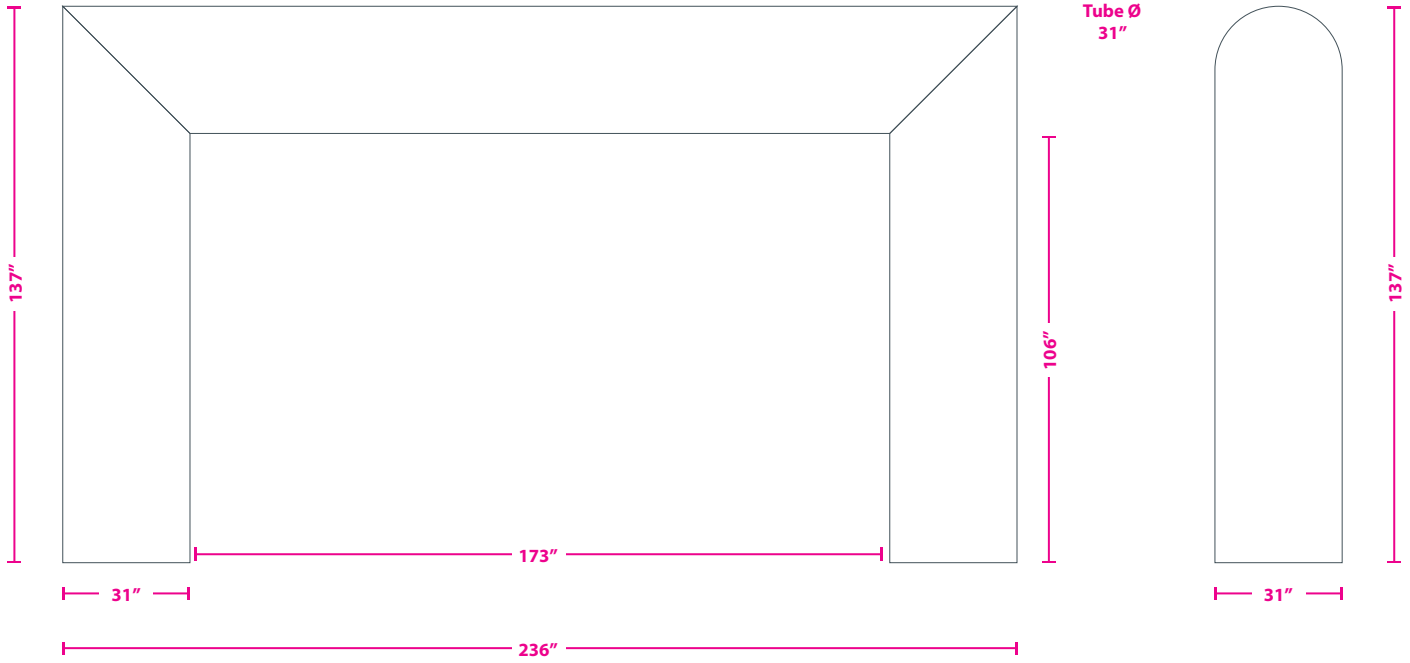

20ft Rectangle Arch

Template Area _____

Keep all important graphics inside the safe visible areas
All text & strokes must be outlined
Any pixel-based artwork must be a minimum of 100dpi

Tethered

Freestanding