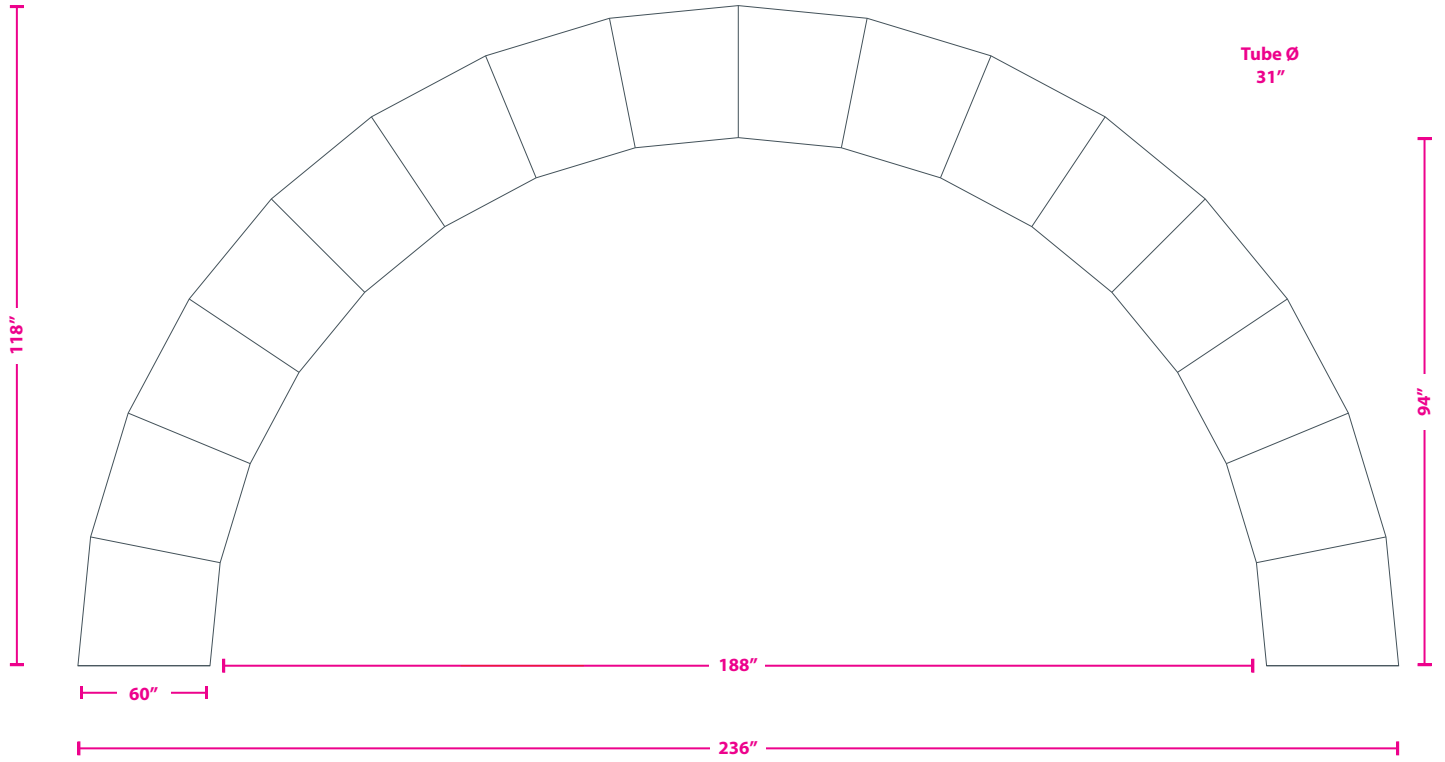

20ft Curved Arch

Template Area _____

Keep all important graphics inside the safe visible areas
All text & strokes must be outlined
Any pixel-based artwork must be a minimum of 100dpi

Tethered

Freestanding