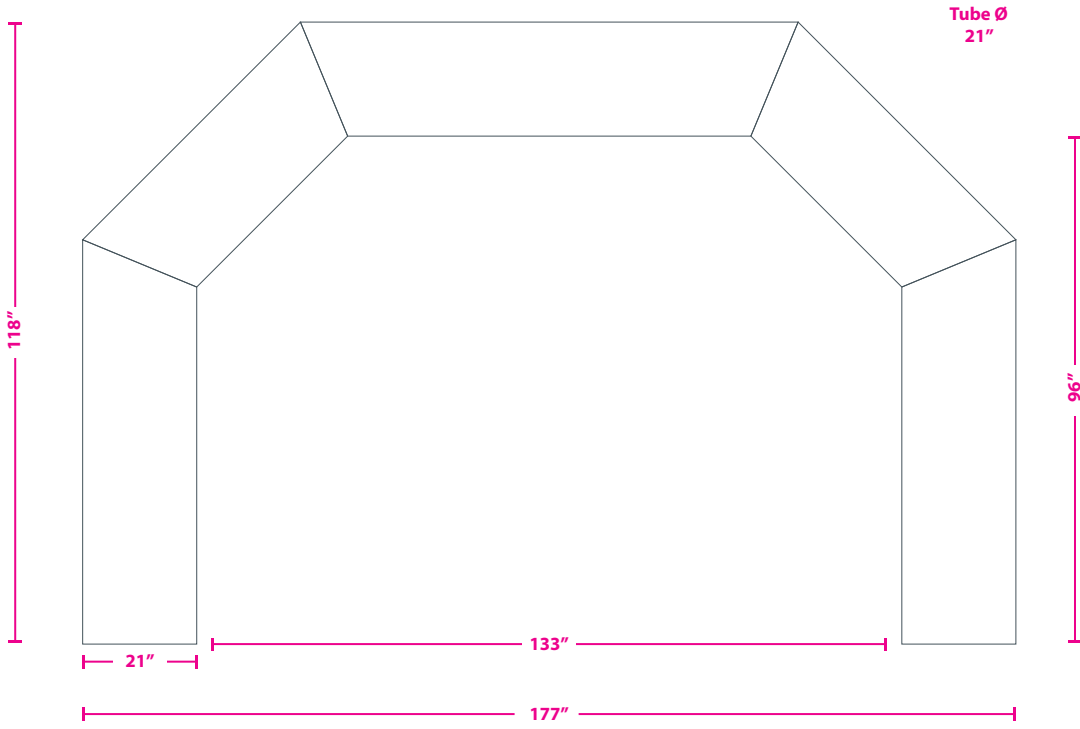

15ft Standard Arch

Template Area _____

Keep all important graphics inside the safe visible areas
All text & strokes must be outlined
Any pixel-based artwork must be a minimum of 100dpi

Tethered

Freestanding