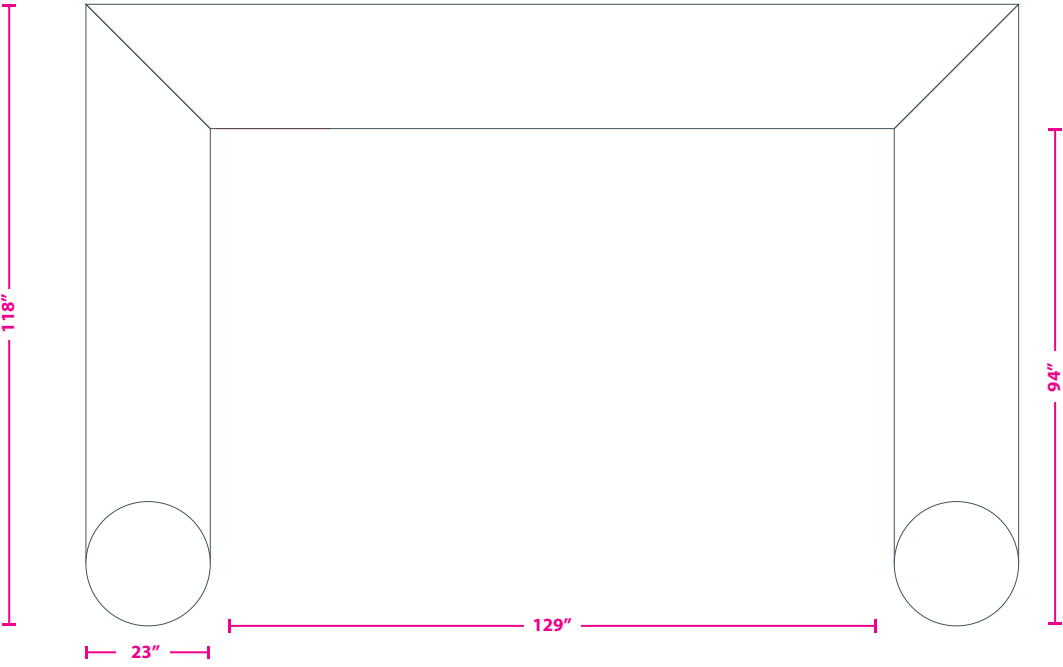

# 15ft Rectangle Arch

Template Area \_\_\_\_\_

Keep all important graphics inside the safe visible areas  
All text & strokes must be outlined  
Any pixel-based artwork must be a minimum of 100dpi

## Tethered

Tube Ø  
23"

## Freestanding

Tube Ø  
23"