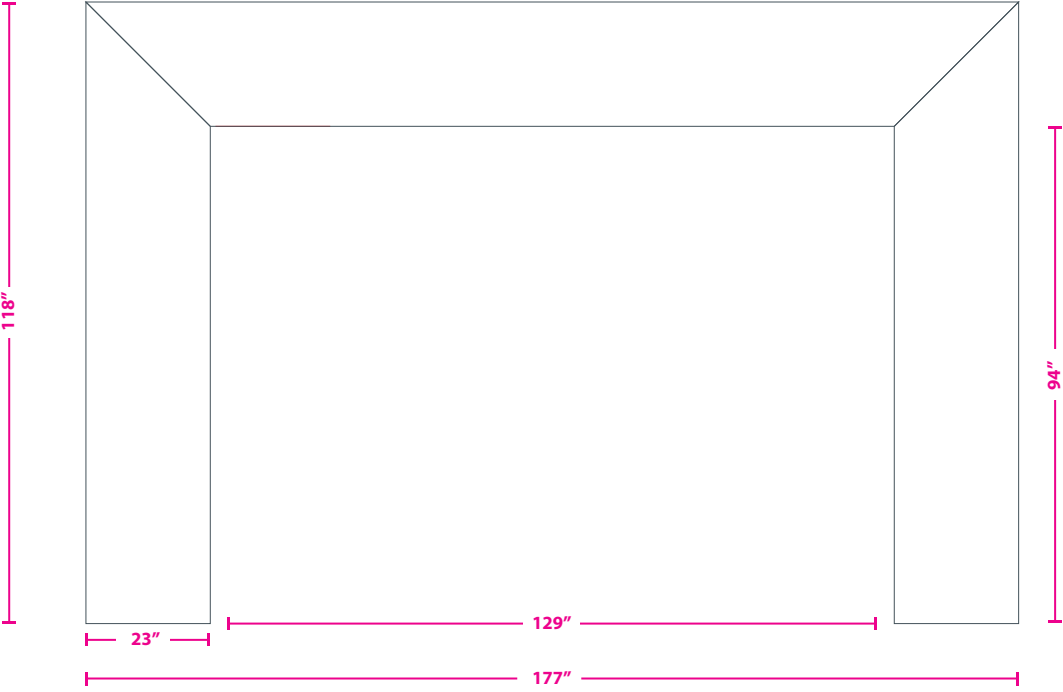

# 15ft Rectangle Arch

Template Area \_\_\_\_\_

Keep all important graphics inside the safe visible areas  
All text & strokes must be outlined  
Any pixel-based artwork must be a minimum of 100dpi

## Tethered

Tube Ø  
23"

## Freestanding

Tube Ø  
23"