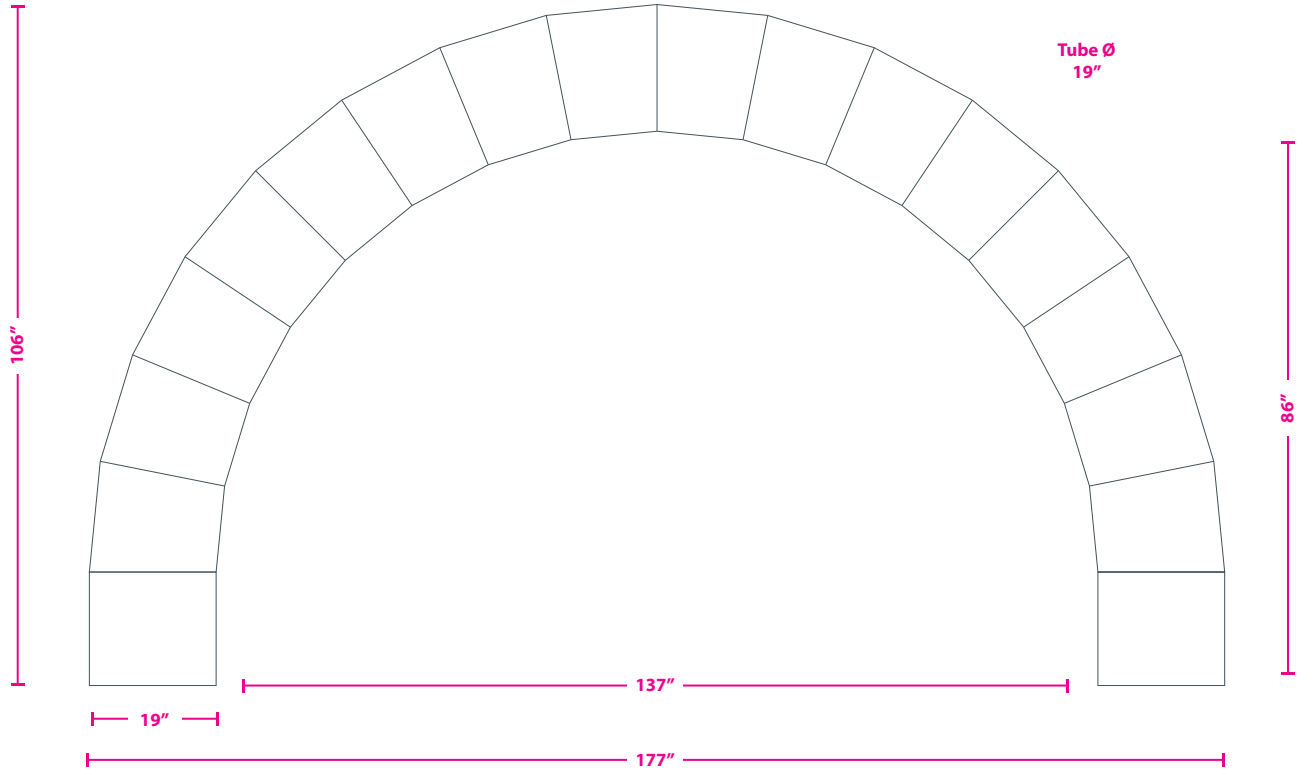

# 15ft Curved Arch

Template Area \_\_\_\_\_

Keep all important graphics inside the safe visible areas  
All text & strokes must be outlined  
Any pixel-based artwork must be a minimum of 100dpi

## Tethered

## Freestanding